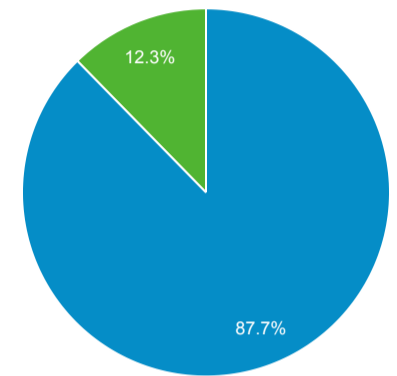

Users 257	New Users 256	Sessions 430	Number of Sessions per User 1.67
Pageviews 953	Pages / Session 2.22	Avg. Session Duration 00:03:07	Bounce Rate 61.86%

■ New Visitor ■ Returning Visitor