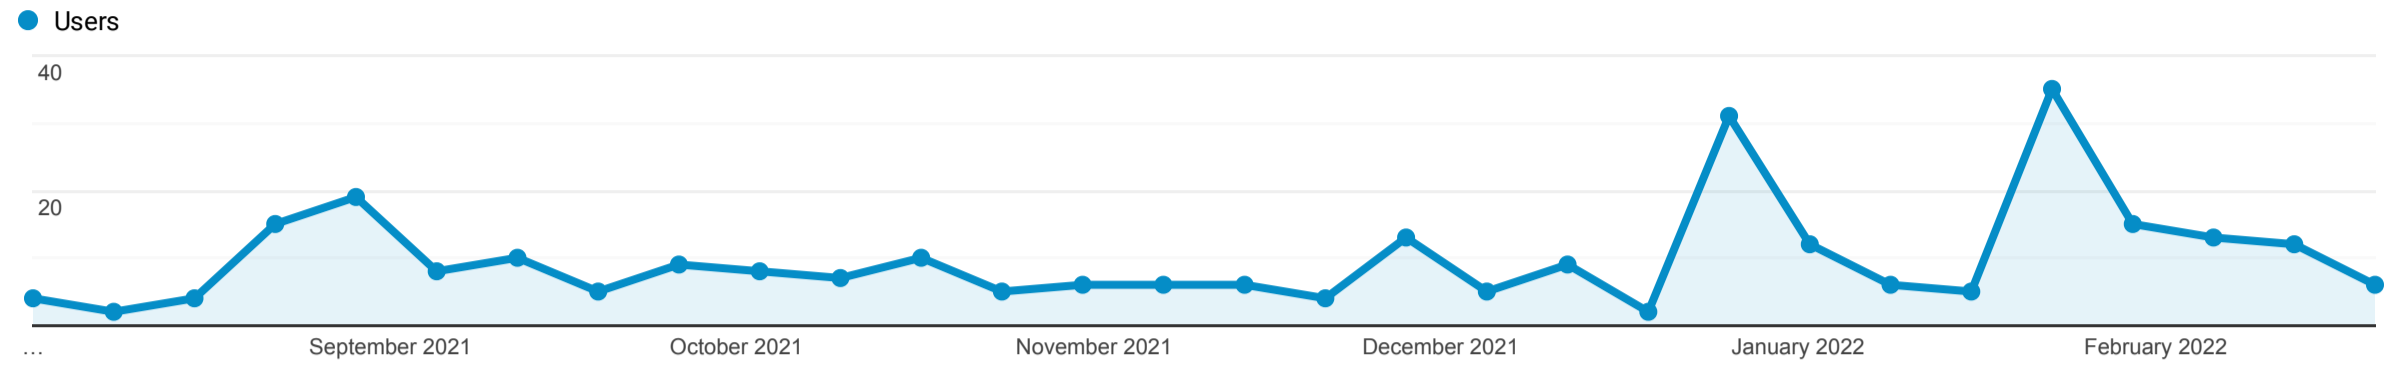

Audience Overview

Aug 1, 2021 - Feb 24, 2022

All Users
100.00% Users

Overview

Users 257	New Users 256	Sessions 430	Number of Sessions per User 1.67
Pageviews 953	Pages / Session 2.22	Avg. Session Duration 00:03:07	Bounce Rate 61.86%