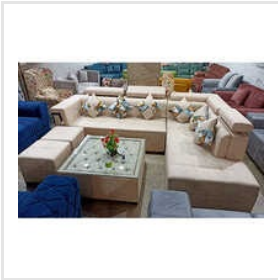

Our Products

Stylish Sofa Set