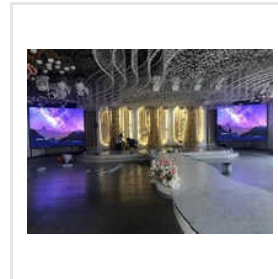

P3 Outdoor LED Video Wall