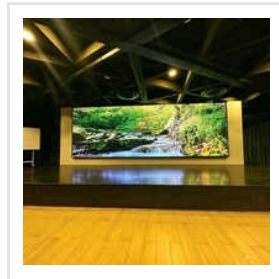

6 X 4 Ft Outdoor LED Video Display

24Inch Industrial LED Display Board

55Inch Industrial LED Display Board

P1.2 Outdoor LED Video Wall

P10 Outdoor LED Video Wall

P2 Indoor LED Video Wall

P3 Outdoor LED Video Wall