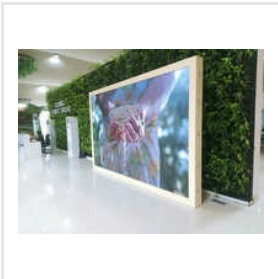

6 X 4 Ft Outdoor LED Video Display

24Inch Industrial LED Display Board

55Inch Industrial LED Display Board

P1.2 Outdoor LED Video Wall

P10 Outdoor LED Video Wall

P2 Indoor LED Video Wall

P3 Outdoor LED Video Wall