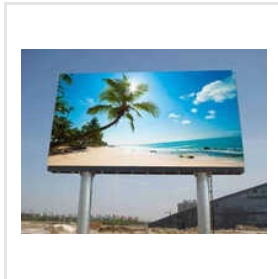

10mm Advertising LED Display Screen