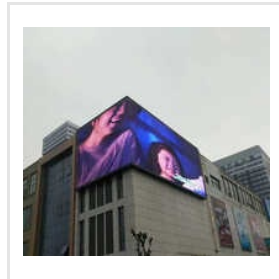

P1.5 Indoor LED Video Wall

10mm Advertising LED Display Screen

6mm Outdoor LED Video Display

10 X 6 Ft Outdoor LED Video Display

ADDRESS

**Sasane Nagar Rd, Behind
Kalubai Mandir, Hingane Mala,
Sasane Nagar, Hadapsar, Pune,
Maharashtra, India (411028).**