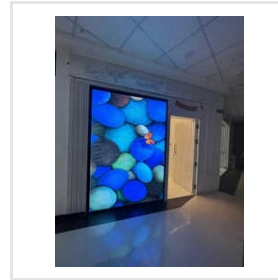

Indoor Full Color LED Display