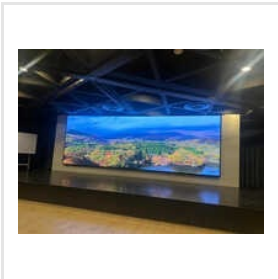

P1.2 Outdoor LED Video Wall