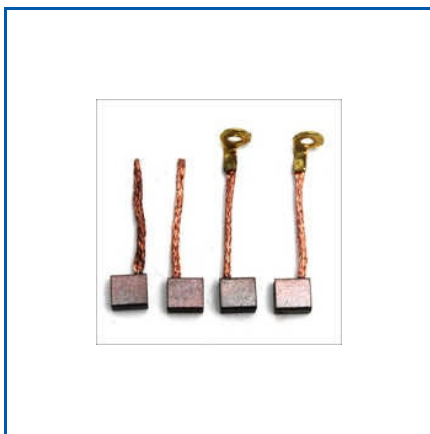

ELECTRO GRAPHITE CARBON BRUSH AND DC MOTORS AND GENERATORS

ALTERNATOR COPPER CARBON BRUSH