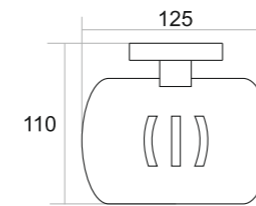

Black Matt ₹ 2463
Chrome ₹ 2463
PVD Gold ₹ 3471
PVD Matt Gold ₹ 3471
PVD Rose Gold ₹ 3471

SP-002
SOAP DISH