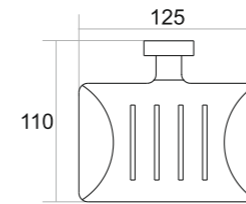

Black Matt ₹ 2493
Chrome ₹ 2493
PVD Gold ₹ 3501
PVD Rose Gold ₹ 3501

UG-002
SOAP DISH