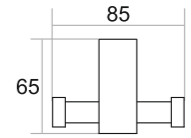

ST-005
ROB HOOK

Chrome ₹ 1221
Black with PVD Gold ₹ 1852
Black with PVD Rose Gold ₹ 1852