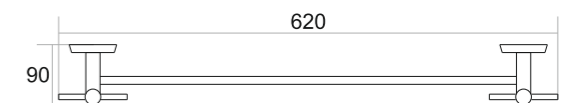

Ultralux[®]
Matching Your Standard

BF-007
TOWEL RACK

PVD Rose Gold Finish ₹ 16151

BF-001
TOWEL ROD

PVD Rose Gold Finish ₹ 7738

BF-009
GLASS SOAP DISH

PVD Rose Gold Finish ₹ 4449

BF-004
TOWEL RING PVD Rose Gold Finish ₹ 4702