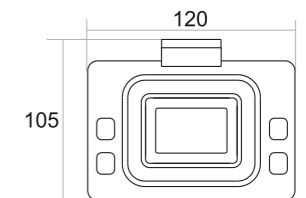

SL-003
TUMBLER
HOLDER

Black Matt ₹ 1117
Chrome ₹ 1117
PVD Gold ₹ 1717
PVD Rose Gold ₹ 1717