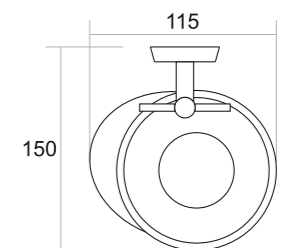

Ultralux[®]
Matching Your Standard

BF-007
TOWEL RACK

PVD Rose Gold Finish ₹ 16151

BF-001
TOWEL ROD

PVD Rose Gold Finish ₹ 7738

BF-009
GLASS SOAP DISH

PVD Rose Gold Finish ₹ 4449

BF-004
TOWEL RING PVD Rose Gold Finish ₹ 4702