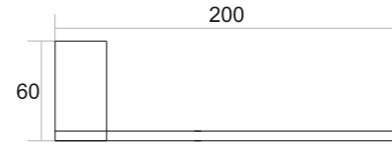

Black Matt ₹ 1357
Chrome ₹ 1357
PVD Gold ₹ 2090
PVD Rose Gold ₹ 2090