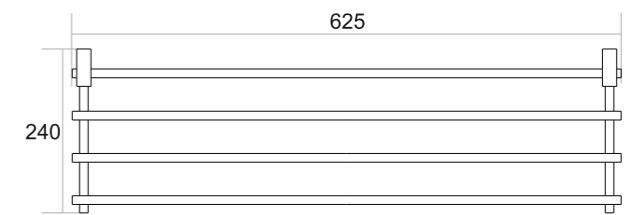

PUNCH

Effortless Precision...
Hand Punch Mastery...

PC-007
TOWEL RACK

Chrome ₹ 6400
Black With PVD Gold ₹ 8234
Black With PVD Rose Gold ₹ 8234

PC-001
TOWEL ROD

Chrome ₹ 3900
Black With PVD Gold ₹ 4360
Black With PVD Rose Gold ₹ 4360