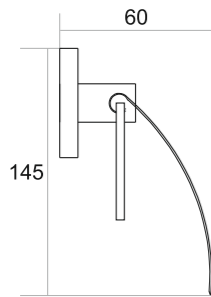

DR-008
PAPER
HOLDER