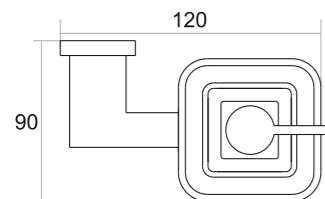

UG-006
DISPENSER WITH
BRASS PUMP