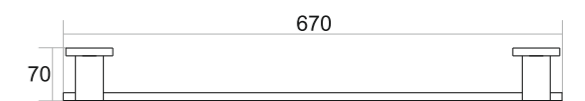

Ultralux®
Matching Your Standard

SC-007
TOWEL RACK

Black Matt ₹ 6044
Chrome ₹ 6044
PVD Gold ₹ 8710
PVD Rose Gold ₹ 8710

SC-001
TOWEL ROD

Black Matt ₹ 3044
Chrome ₹ 3044
PVD Gold ₹ 3960
PVD Rose Gold ₹ 3960