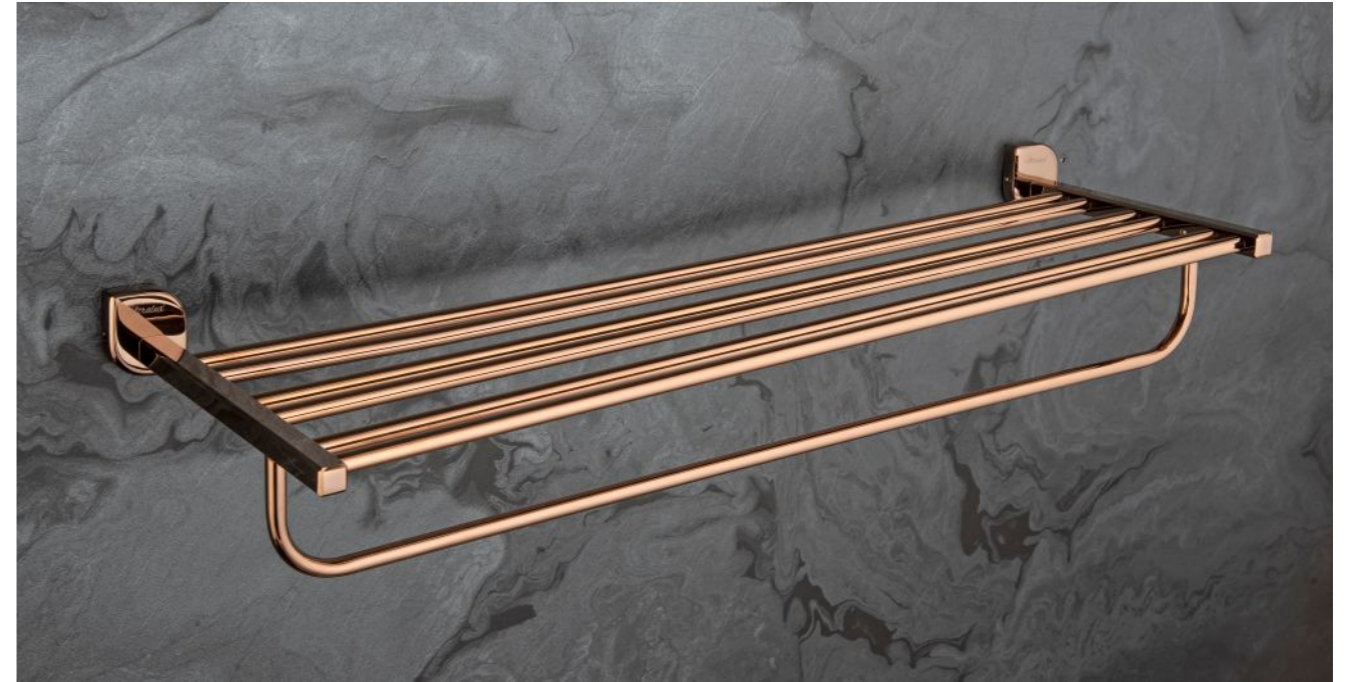

UX-006
DISPENSER WITH
BRASS PUMP

Black Matt ₹ 3017
 Chrome ₹ 3017
 PVD Gold ₹ 3694
 PVD Rose Gold ₹ 3694

UX-003
TUMBLER HOLDER

Black Matt ₹ 2274
 Chrome ₹ 2274
 PVD Gold ₹ 2769
 PVD Rose Gold ₹ 2769

GIR

In the GIR design
boldness commands
attention, while solidity
ensures reliability