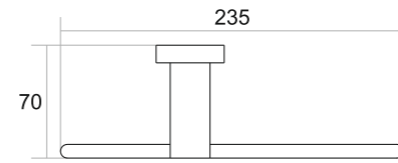

Black Matt ₹ 2265
Chrome ₹ 2265
PVD Gold ₹ 2998
PVD Rose Gold ₹ 2998

Black Matt ₹ 899
Chrome ₹ 899
PVD Gold ₹ 1265
PVD Rose Gold ₹ 1265

UG-008
PAPER HOLDER
WITH MOBILE STAND

Black Matt ₹ 2493
Chrome ₹ 2493
PVD Gold ₹ 3501
PVD Rose Gold ₹ 3501

UG-002
SOAP DISH

Black Matt ₹ 1962
Chrome ₹ 1962
PVD Gold ₹ 2584
PVD Rose Gold ₹ 2584

Black Matt ₹ 2876
Chrome ₹ 2876
PVD Gold ₹ 3371
PVD Rose Gold ₹ 3371

UG-006
DISPENSER WITH
BRASS PUMP

Black Matt ₹ 3733
Chrome ₹ 3733
PVD Gold ₹ 4438
PVD Rose Gold ₹ 4438