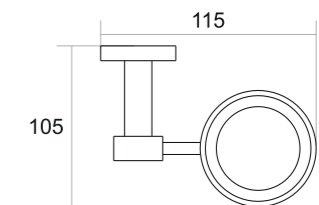

Black Matt ₹ 2560
Chrome ₹ 2560
PVD Gold ₹ 3266
PVD Matt Gold ₹ 3266
PVD Rose Gold ₹ 3266

Black Matt ₹ 1716
Chrome ₹ 1716
PVD Gold ₹ 2211
PVD Matt Gold ₹ 2211
PVD Rose Gold ₹ 2211