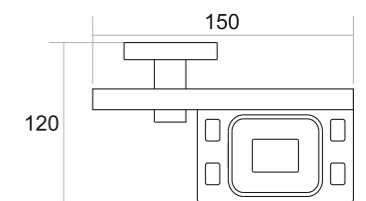

Black Matt ₹ 4639
 Chrome ₹ 4639
 PVD Gold ₹ 5272
 PVD Rose Gold ₹ 5272

SW-003
TUMBLER HOLDER

Black Matt ₹ 3711
 Chrome ₹ 3711
 PVD Gold ₹ 4217
 PVD Rose Gold ₹ 4217

BUTTERFLY

Happiness is like a butterfly; it will come and sit softly on your shoulder