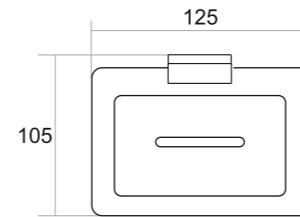

SL-002
SOAP DISH