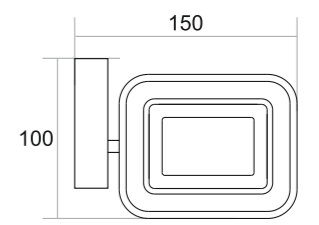

STYLA

Fashion fades,
only styla remains
the same

Ultralux®
Matching Your Standard

Chrome ₹ 9132
Black with PVD Gold ₹ 12731
Black with PVD Rose Gold ₹ 12731

Chrome ₹ 2733
Black with PVD Gold ₹ 3808
Black with PVD Rose Gold ₹ 3808

Chrome ₹ 2054
Black with PVD Gold ₹ 2935
Black with PVD Rose Gold ₹ 2935