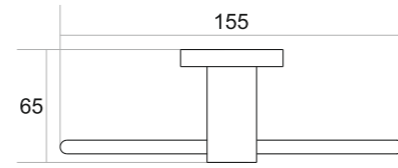

- Black Matt ₹ 5681
- Chrome ₹ 5681
- PVD Gold ₹ 10081
- PVD Rose Gold ₹ 10081

LX-001
TOWEL ROD

- Black Matt ₹ 1755
- Chrome ₹ 1755
- PVD Gold ₹ 2855
- PVD Rose Gold ₹ 2855

Ultralux®
Matching Your Standard