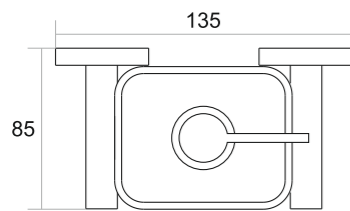

Black Matt ₹ 1560
Chrome ₹ 1560
PVD Gold ₹ 2160
PVD Rose Gold ₹ 2160

GR-006
DISPENSER WITH
BRASS PUMP

Black Matt ₹ 2474
Chrome ₹ 2474
PVD Gold ₹ 3140
PVD Rose Gold ₹ 3140