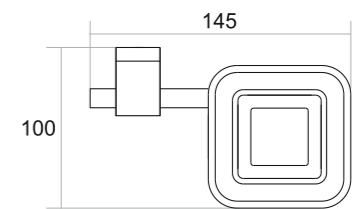

PUNCH

Effortless Precision...
Hand Punch Mastery...

Chrome ₹ 6400
Black With PVD Gold ₹ 8234
Black With PVD Rose Gold ₹ 8234

Chrome ₹ 3900
Black With PVD Gold ₹ 4360
Black With PVD Rose Gold ₹ 4360

Ultralux®
Matching Your Standard

Chrome ₹ 2400
Black With PVD Gold ₹ 2800
Black With PVD Rose Gold ₹ 2800