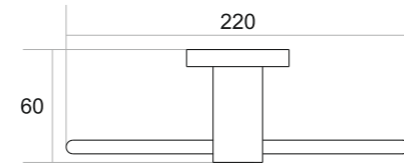

Black Matt ₹ 1994
Chrome ₹ 1994
PVD Gold ₹ 2661
PVD Rose Gold ₹ 2661
PVD Chocolate ₹ 2661

Black Matt ₹ 694
Chrome ₹ 694
PVD Gold ₹ 1028
PVD Rose Gold ₹ 1028
PVD Chocolate ₹ 1028

Black Matt ₹ 1950
Chrome ₹ 1950
PVD Gold ₹ 2867
PVD Rose Gold ₹ 2867
PVD Chocolate ₹ 2867

DR-002
SOAP DISH

Black Matt ₹ 975
Chrome ₹ 975
PVD Gold ₹ 1575
PVD Rose Gold ₹ 1575
PVD Chocolate ₹ 1575

DR-006
DISPENSER
WITH BRASS PUMP

Black Matt ₹ 1642
Chrome ₹ 1642
PVD Gold ₹ 2342
PVD Rose Gold ₹ 2342
PVD Chocolate ₹ 2342

Black Matt ₹ 1142
Chrome ₹ 1142
PVD Gold ₹ 1742
PVD Rose Gold ₹ 1742
PVD Chocolate ₹ 1742