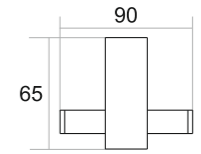

Chrome ₹ 3467
Black With PVD Gold ₹ 4267
Black With PVD Rose Gold ₹ 4267

PC-005
ROB HOOK

Chrome ₹ 2000
Black With PVD Gold ₹ 2384
Black With PVD Rose Gold ₹ 2384