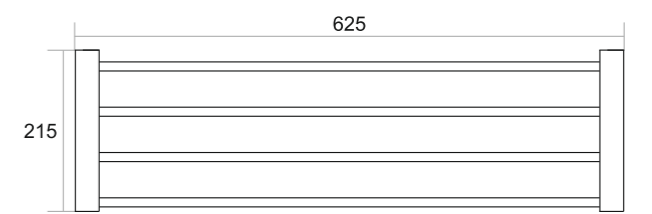

Chrome ₹ 9132
Black with PVD Gold ₹ 12731
Black with PVD Rose Gold ₹ 12731

ST-001
TOWEL ROD