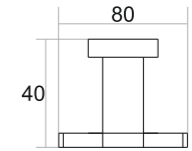

SC-005
ROB HOOK

Black Matt ₹ 834
Chrome ₹ 834
PVD Gold ₹ 1167
PVD Rose Gold ₹ 1167