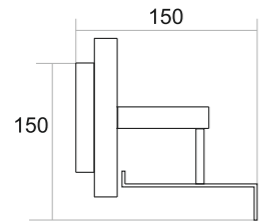

FR-008
PAPER HOLDER
WITH MOBILE STAND
Antique Two Tone ₹ 3584