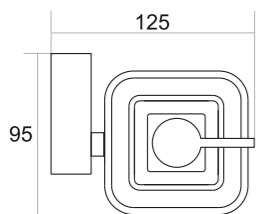

ST-006
DISPENSER WITH
BRASS PUMP

Chrome ₹ 2860
Black with PVD Gold ₹ 3913
Black with PVD Rose Gold ₹ 3913