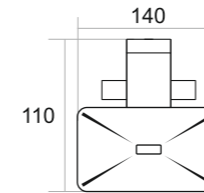

Chrome ₹ 2700
Black With PVD Gold ₹ 3534
Black With PVD Rose Gold ₹ 3534

PC-002
BRASS SOAP DISH