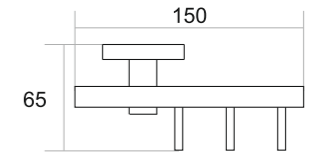

Black Matt ₹ 3905
Chrome ₹ 3905
PVD Gold Finish ₹ 4639
PVD RG Finish ₹ 4639

SW-005
ROBE HOOK

Black Matt ₹ 2797
Chrome ₹ 2797
PVD Gold ₹ 3163
PVD Rose Gold ₹ 3163