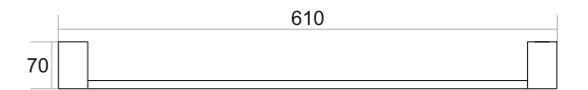

Ultralux[®]
Matching Your Standard

ST-007
TOWEL RACK

Chrome ₹ 9132
Black with PVD Gold ₹ 12731
Black with PVD Rose Gold ₹ 12731

ST-001
TOWEL ROD

Chrome ₹ 2733
Black with PVD Gold ₹ 3808
Black with PVD Rose Gold ₹ 3808