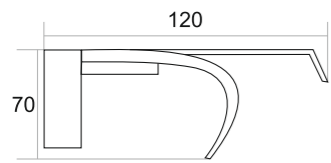

ST-008
PAPER HOLDER
WITH MOBILE STAND

Chrome ₹ 2311
Black with PVD Gold ₹ 3689
Black with PVD Rose Gold ₹ 3689