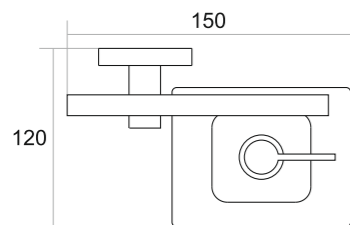

Black Matt ₹ 3584
Chrome ₹ 3584
PVD Gold ₹ 4007
PVD Rose Gold ₹ 4007

SW-006
DISPENSER WITH
BRASS PUMP