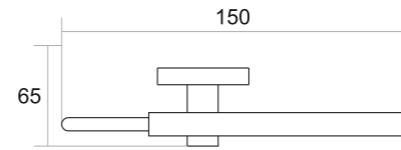

Black Matt ₹ 3905
Chrome ₹ 3905
PVD Gold Finish ₹ 4639
PVD RG Finish ₹ 4639

Black Matt ₹ 2797
Chrome ₹ 2797
PVD Gold ₹ 3163
PVD Rose Gold ₹ 3163

SW-008
PAPER HOLDER
WITH MOBILE STAND

Black Matt ₹ 4428
Chrome ₹ 4428
PVD Gold ₹ 5482
PVD Rose Gold ₹ 5482

SW-002
SOAP DISH

Black Matt ₹ 3584
Chrome ₹ 3584
PVD Gold ₹ 4007
PVD Rose Gold ₹ 4007

SW-006
DISPENSER WITH
BRASS PUMP

Black Matt ₹ 4639
Chrome ₹ 4639
PVD Gold ₹ 5272
PVD Rose Gold ₹ 5272

Black Matt ₹ 3711
Chrome ₹ 3711
PVD Gold ₹ 4217
PVD Rose Gold ₹ 4217