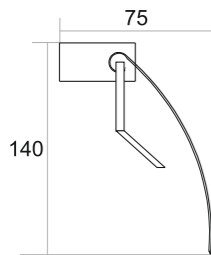

PC-008
PAPER HOLDER