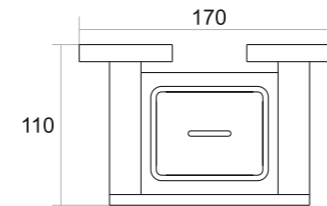

Chrome ₹ 3834
Black With PVD Gold ₹ 4567
Black With PVD Rose Gold ₹ 4567

DN-002
SOAP DISH