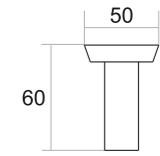

Black Matt ₹ 1751
Chrome ₹ 1751
Matt Chrome ₹ 2131
PVD Gold ₹ 2484
PVD Rose Gold ₹ 2484

PR-005
ROB HOOK

Black Matt ₹ 823
Chrome ₹ 823
Matt Chrome ₹ 1001
PVD Gold ₹ 1190
PVD Rose Gold ₹ 1190