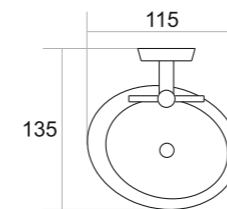

BF-002
SOAP DISH PVD Rose Gold Finish ₹ 4239