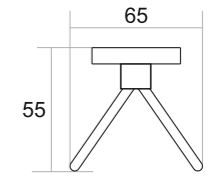

Black Matt ₹ 1994
Chrome ₹ 1994
PVD Gold ₹ 2661
PVD Rose Gold ₹ 2661
PVD Chocolate ₹ 2661

DR-005
ROB HOOK

Black Matt ₹ 694
Chrome ₹ 694
PVD Gold ₹ 1028
PVD Rose Gold ₹ 1028
PVD Chocolate ₹ 1028