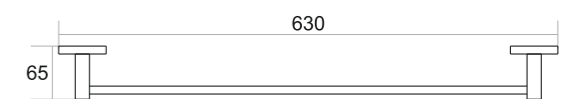

LEXO

Laxo is frame
our world, offering a
canvas where imagination
meets precision

- Black Matt ₹ 5681
- Chrome ₹ 5681
- PVD Gold ₹ 10081
- PVD Rose Gold ₹ 10081

- Black Matt ₹ 1755
- Chrome ₹ 1755
- PVD Gold ₹ 2855
- PVD Rose Gold ₹ 2855

Ultralux®
Matching Your Standard