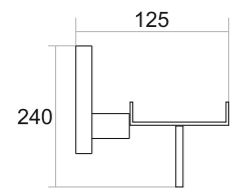

UG-001
TOWEL ROD

Black Matt ₹ 3842
Chrome ₹ 3842
PVD Gold ₹ 4942
PVD Rose Gold ₹ 4942

UG-004
TOWEL RING

Black Matt ₹ 2265
 Chrome ₹ 2265
 PVD Gold ₹ 2998
 PVD Rose Gold ₹ 2998

UG-005
ROB HOOK

Black Matt ₹ 899
 Chrome ₹ 899
 PVD Gold ₹ 1265
 PVD Rose Gold ₹ 1265