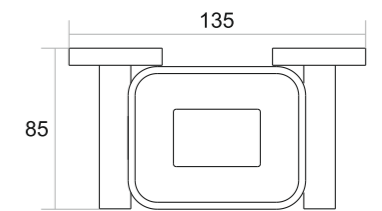

GR-003
TUMBLER HOLDER

Black Matt ₹ 1874
Chrome ₹ 1874
PVD Gold ₹ 2374
PVD Rose Gold ₹ 2374