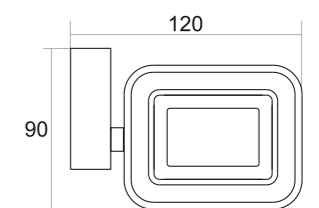

Chrome ₹ 2860
Black with PVD Gold ₹ 3913
Black with PVD Rose Gold ₹ 3913

ST-003
TUMBLER
HOLDER

Chrome ₹ 1934
Black with PVD Gold ₹ 2800
Black with PVD Rose Gold ₹ 2800

SLEEK

The details are not the details. They make the design