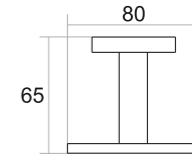

Chrome ₹ 1314
Black With PVD Gold ₹ 1914
Black With PVD Rose Gold ₹ 1914

DN-005
ROB HOOK

Chrome ₹ 1000
Black With PVD Gold ₹ 1167
Black With PVD Rose Gold ₹ 1167