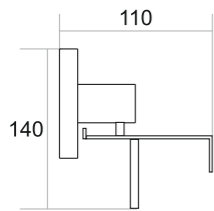

SP-008
PAPER HOLDER
WITH MOBILE STAND