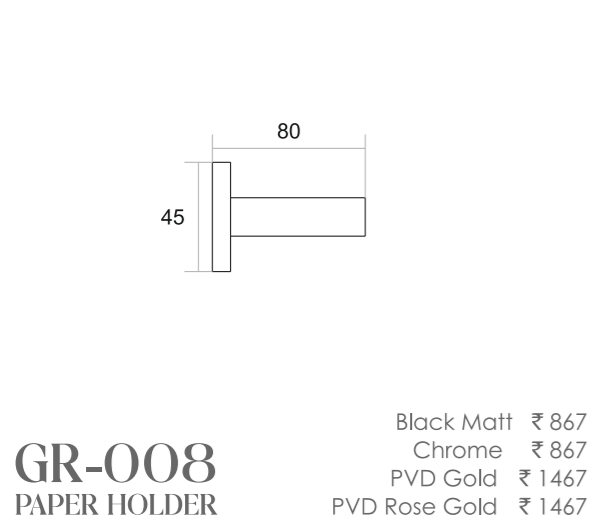

Black Matt ₹ 867
Chrome ₹ 867
PVD Gold ₹ 1467
PVD Rose Gold ₹ 1467