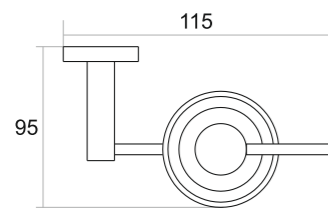

Black Matt ₹ 950
Chrome ₹ 950
PVD Gold ₹ 1572
PVD Rose Gold ₹ 1572

LX-006
DISPENSER WITH
BRASS PUMP