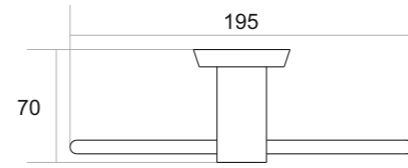

Black Matt ₹ 1751
Chrome ₹ 1751
Matt Chrome ₹ 2131
PVD Gold ₹ 2484
PVD Rose Gold ₹ 2484

Black Matt ₹ 823
Chrome ₹ 823
Matt Chrome ₹ 1001
PVD Gold ₹ 1190
PVD Rose Gold ₹ 1190

PR-008
PAPER HOLDER
WITH MOBILE STAND

Black Matt ₹ 1983
Chrome ₹ 1983
Matt Chrome ₹ 2413
PVD Gold ₹ 2990
PVD Rose Gold ₹ 2990

PR-002
SOAP DISH

Black Matt ₹ 950
Chrome ₹ 950
Matt Chrome ₹ 1177
PVD Gold ₹ 1572
PVD Rose Gold ₹ 1572

PR-006
DISPENSER
WITH BRASS PUMP

Black Matt ₹ 2425
Chrome ₹ 2425
Matt Chrome ₹ 2655
PVD Gold ₹ 3104
PVD Rose Gold ₹ 3104

Black Matt ₹ 1582
Chrome ₹ 1582
Matt Chrome ₹ 1812
PVD Gold ₹ 2077
PVD Rose Gold ₹ 2077