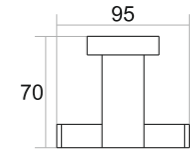

Black Matt ₹ 2265
Chrome ₹ 2265
PVD Gold ₹ 2998
PVD Rose Gold ₹ 2998

UG-005
ROB HOOK

Black Matt ₹ 899
Chrome ₹ 899
PVD Gold ₹ 1265
PVD Rose Gold ₹ 1265