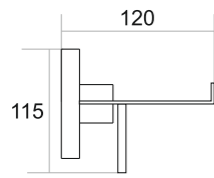

LX-008
PAPER HOLDER
WITH MOBILE STAND