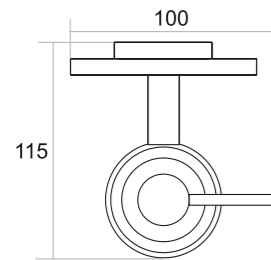

FR-006
DISPENSER WITH
BRASS PUMP
Antique Two Tone ₹ 3121