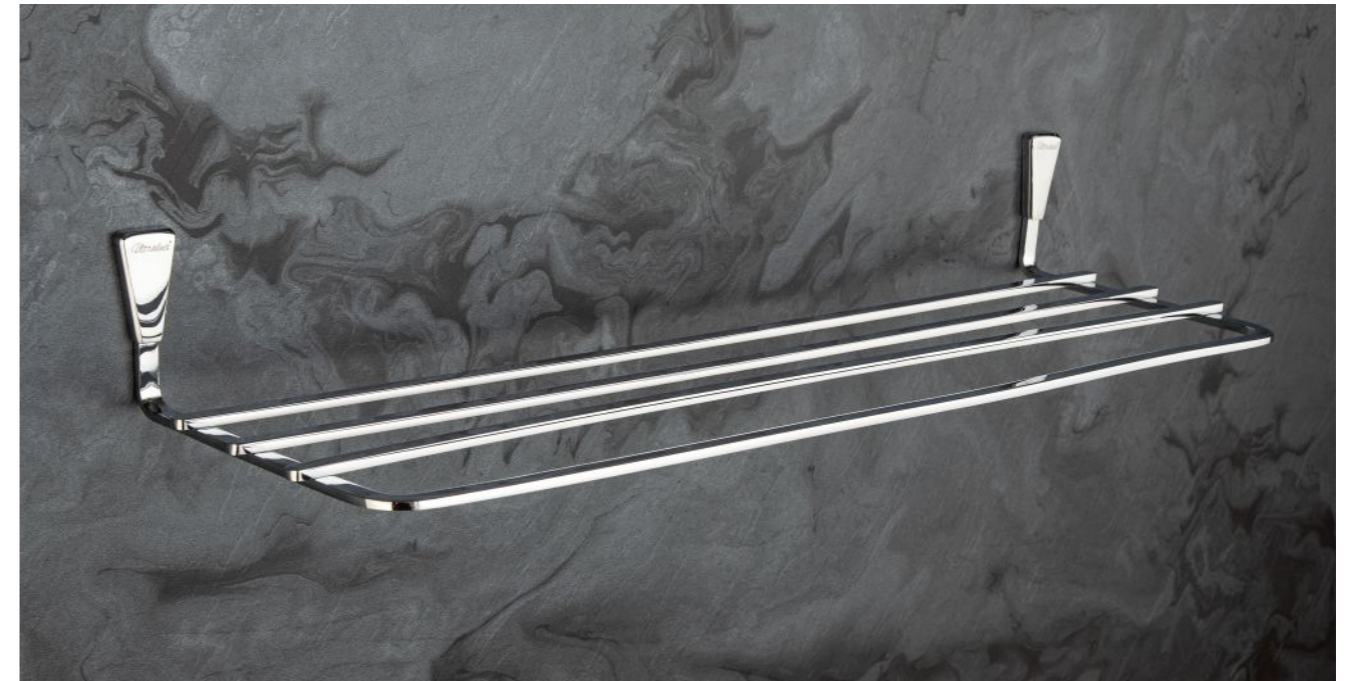

Chrome ₹ 2860
Black with PVD Gold ₹ 3913
Black with PVD Rose Gold ₹ 3913

ST-003
TUMBLER
HOLDER

Chrome ₹ 1934
Black with PVD Gold ₹ 2800
Black with PVD Rose Gold ₹ 2800

SLEEK

The details are not the details. They make the design