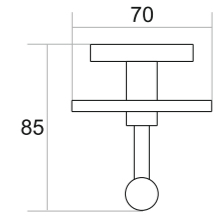

SF-005
ROB HOOK
Chrome ₹ 1327
PVD Gold ₹ 1710
PVD Rose Gold ₹ 1710