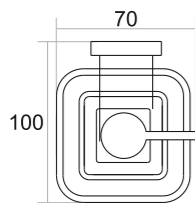

SC-006
DISPENSER WITH
BRASS PUMP

Black Matt ₹ 1710
Chrome ₹ 1710
PVD Gold ₹ 2210
PVD Rose Gold ₹ 2210