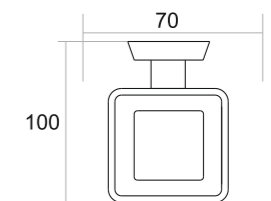

PR-003
TUMBLER
HOLDER

Black Matt ₹ 1582
 Chrome ₹ 1582
 Matt Chrome ₹ 1812
 PVD Gold ₹ 2077
 PVD Rose Gold ₹ 2077

FLOWER

Flower design is the art of capturing nature's fleeting beauty in a timeless display