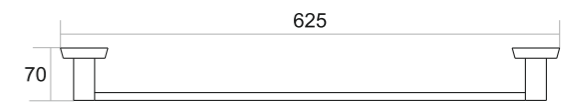

PR-007
TOWEL RACK

- Black Matt ₹ 8012
- Chrome ₹ 8012
- Matt Chrome ₹ 9754
- PVD Gold ₹ 12412
- PVD Rose Gold ₹ 12412

PR-001
TOWEL ROD

- Black Matt ₹ 3374
- Chrome ₹ 3374
- Matt Chrome ₹ 4107
- PVD Gold ₹ 4474
- PVD Rose Gold ₹ 4474