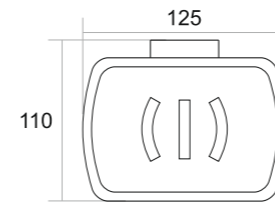

SC-002
BRASS SOAP DISH

Black Matt ₹ 1044
Chrome ₹ 1044
PVD Gold ₹ 1710
PVD Rose Gold ₹ 1710