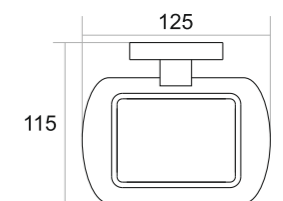

Black Matt ₹ 1642
Chrome ₹ 1642
PVD Gold ₹ 2342
PVD Rose Gold ₹ 2342
PVD Chocolate ₹ 2342