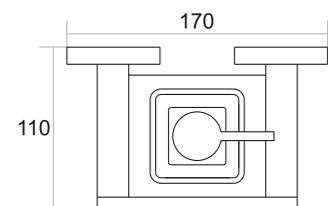

Chrome ₹ 3230
Black With PVD Gold ₹ 3730
Black With PVD Rose Gold ₹ 3730

DN-006
DISPENSER WITH
BRASS PUMP