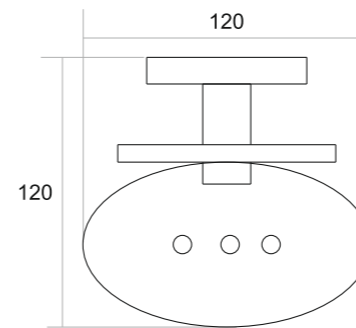

SF-002
SOAP DISH
Chrome ₹ 1600
PVD Gold ₹ 2250
PVD Rose Gold ₹ 2250