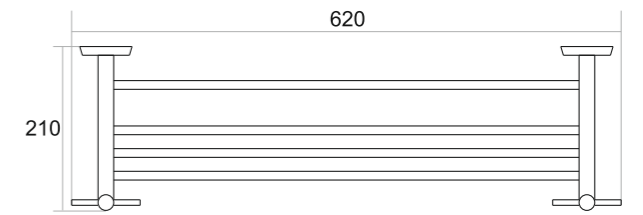

PVD Rose Gold Finish ₹ 16151

BF-001
TOWEL ROD

PVD Rose Gold Finish ₹ 7738