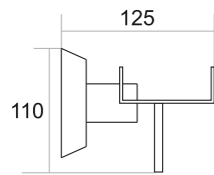

PR-008
PAPER HOLDER
WITH MOBILE STAND

Black Matt ₹ 1983
Chrome ₹ 1983
Matt Chrome ₹ 2413
PVD Gold ₹ 2990
PVD Rose Gold ₹ 2990