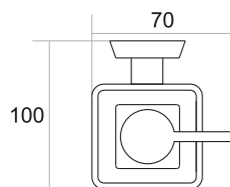

Black Matt ₹ 950
Chrome ₹ 950
Matt Chrome ₹ 1177
PVD Gold ₹ 1572
PVD Rose Gold ₹ 1572

PR-006
DISPENSER
WITH BRASS PUMP

Black Matt ₹ 2425
Chrome ₹ 2425
Matt Chrome ₹ 2655
PVD Gold ₹ 3104
PVD Rose Gold ₹ 3104