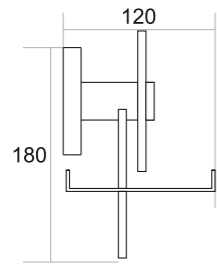

SF-008
PAPER HOLDER
WITH MOBILE STAND
Chrome ₹ 2577
PVD Gold ₹ 3377
PVD Rose Gold ₹ 3377