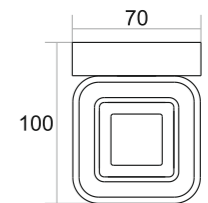

SC-003
TUMBLER HOLDER

Black Matt ₹ 1210
Chrome ₹ 1210
PVD Gold ₹ 1610
PVD Rose Gold ₹ 1610