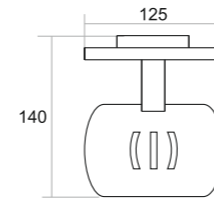

FR-002
SOAP DISH
Antique Two Tone ₹ 2530