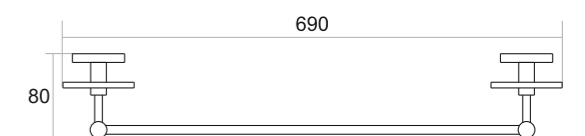

Chrome ₹ 5627
PVD Gold ₹ 8294
PVD Rose Gold ₹ 8294

Ultralux[®]
Matching Your Standard

SF-001
TOWEL ROD

Chrome ₹ 3250
PVD Gold ₹ 4384
PVD Rose Gold ₹ 4384

SF-004
TOWEL RING
Chrome ₹ 2027
PVD Gold ₹ 2877
PVD Rose Gold ₹ 2877