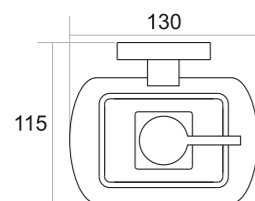

Black Matt ₹ 975
Chrome ₹ 975
PVD Gold ₹ 1575
PVD Rose Gold ₹ 1575
PVD Chocolate ₹ 1575

DR-006
DISPENSER
WITH BRASS PUMP