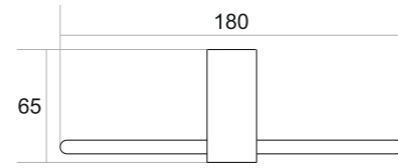

Chrome ₹ 3467
Black With PVD Gold ₹ 4267
Black With PVD Rose Gold ₹ 4267

Chrome ₹ 2000
Black With PVD Gold ₹ 2384
Black With PVD Rose Gold ₹ 2384

PC-008
PAPER HOLDER

Chrome ₹ 2700
Black With PVD Gold ₹ 3534
Black With PVD Rose Gold ₹ 3534

PC-002
BRASS SOAP DISH

Chrome ₹ 2250
Black With PVD Gold ₹ 2584
Black With PVD Rose Gold ₹ 284

PC-006
DISPENSER WITH
BRASS PUMP

Chrome ₹ 2900
Black With PVD Gold ₹ 3467
Black With PVD Rose Gold ₹ 3467

Chrome ₹ 2400
Black With PVD Gold ₹ 2800
Black With PVD Rose Gold ₹ 2800