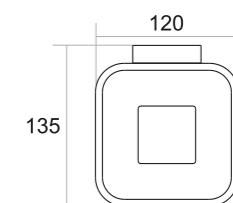

Black Matt ₹ 1294
Chrome ₹ 1294
PVD Gold ₹ 1694
PVD Rose Gold ₹ 1694