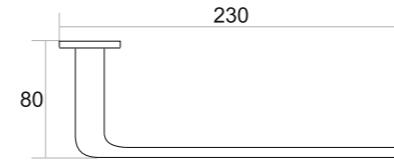

SL-007
TOWEL RACK

- Black Matt ₹ 5000
- Chrome ₹ 5000
- PVD Gold ₹ 8667
- PVD Rose Gold ₹ 8667

SL-001
TOWEL ROD

- Black Matt ₹ 1670
- Chrome ₹ 1670
- PVD Gold ₹ 2670
- PVD Rose Gold ₹ 2670

Ultralux[®]
Matching Your Standard