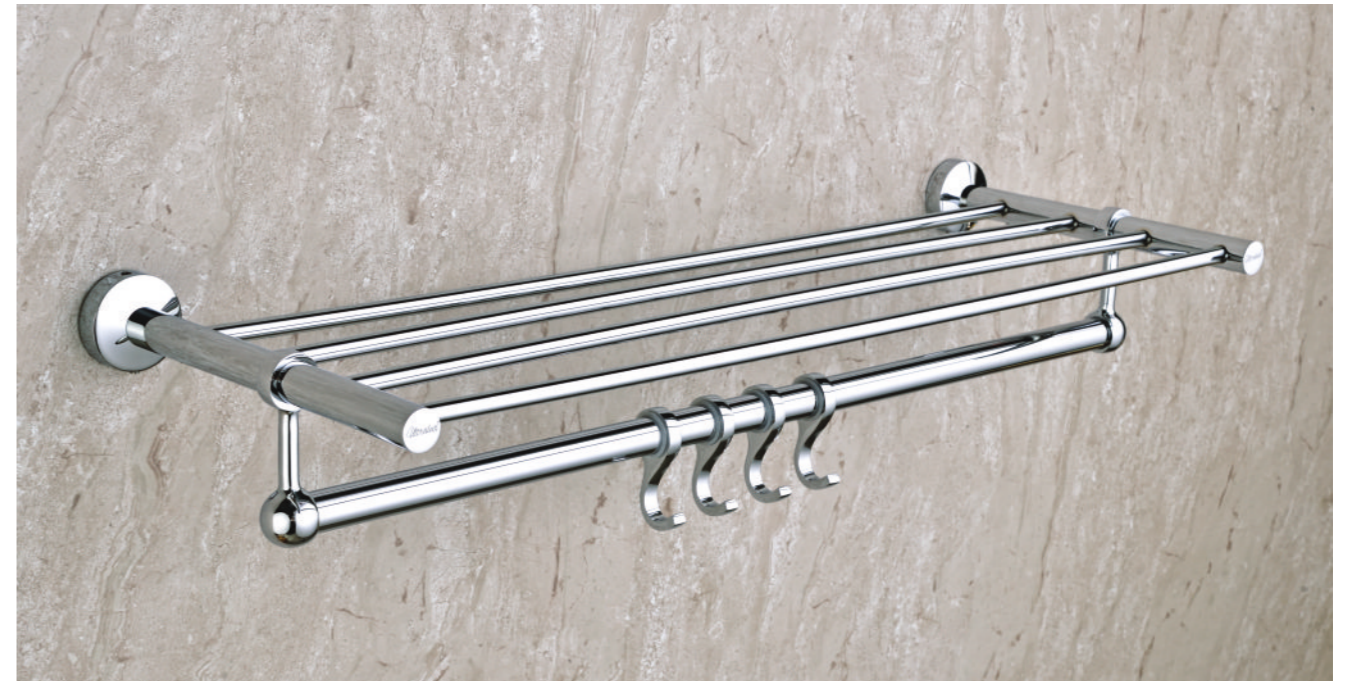

SP-003
TUMBLER
HOLDER

Black Matt ₹ 1716
 Chrome ₹ 1716
 PVD Gold ₹ 2211
 PVD Matt Gold ₹ 2211
 PVD Rose Gold ₹ 2211

LEXO

Laxo is frame
our world, offering a
canvas where imagination
meets precision

LX-007
TOWEL RACK