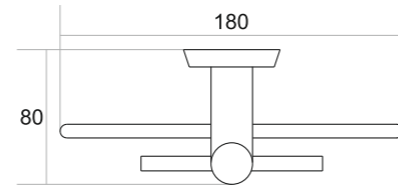

Ultralux[®]
Matching Your Standard

BF-007
TOWEL RACK

PVD Rose Gold Finish ₹ 16151

BF-001
TOWEL ROD

PVD Rose Gold Finish ₹ 7738

BF-009
GLASS SOAP DISH

PVD Rose Gold Finish ₹ 4449

BF-004
TOWEL RING PVD Rose Gold Finish ₹ 4702