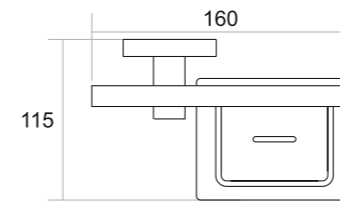

Black Matt ₹ 4428
Chrome ₹ 4428
PVD Gold ₹ 5482
PVD Rose Gold ₹ 5482

SW-002
SOAP DISH