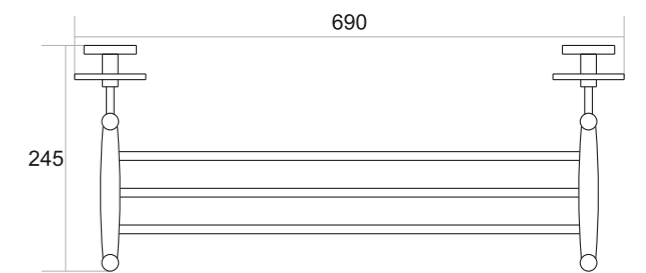

SUNFLOWER

Sunflower Design is embodying the flow of nature and the harmony of design.

Chrome ₹ 5627
PVD Gold ₹ 8294
PVD Rose Gold ₹ 8294

Ultralux®
Matching Your Standard

Chrome ₹ 3250
PVD Gold ₹ 4384
PVD Rose Gold ₹ 4384