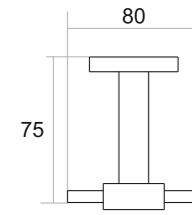

Black Matt ₹ 2071
Chrome ₹ 2071
PVD Gold ₹ 2804
PVD Matt Gold ₹ 2804
PVD Rose Gold ₹ 2804

SP-005
ROBE HOOK

Black Matt ₹ 1181
Chrome ₹ 1181
PVD Gold ₹ 1548
PVD Matt Gold ₹ 1548
PVD Rose Gold ₹ 1548