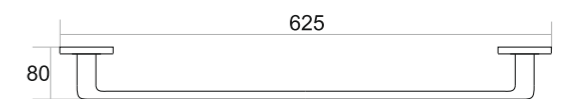

SLEEK

The details are not the details. They make the design

- Black Matt ₹ 5000
- Chrome ₹ 5000
- PVD Gold ₹ 8667
- PVD Rose Gold ₹ 8667

- Black Matt ₹ 1670
- Chrome ₹ 1670
- PVD Gold ₹ 2670
- PVD Rose Gold ₹ 2670

Ultralux®
Matching Your Standard