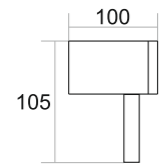

UX-008
PAPER HOLDER
WITH MOBILE STAND

Black Matt ₹ 4259
Chrome ₹ 4259
PVD Gold ₹ 5267
PVD Rose Gold ₹ 5267