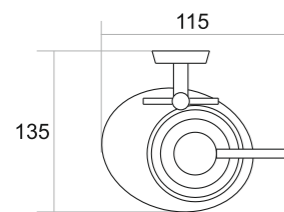

BF-006
DISPENSER WITH BRASS PUMP PVD Rose Gold Finish ₹ 5504