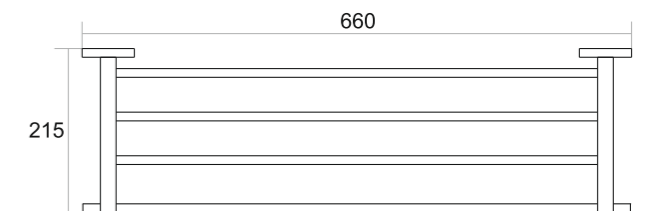

SC-001
TOWEL ROD

Black Matt ₹ 3044
Chrome ₹ 3044
PVD Gold ₹ 3960
PVD Rose Gold ₹ 3960