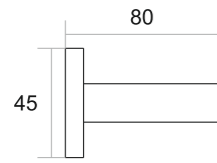

Black Matt ₹ 867
Chrome ₹ 867
PVD Gold ₹ 1534
PVD Rose Gold ₹ 1534

Black Matt ₹ 760
Chrome ₹ 760
PVD Gold ₹ 1094
PVD Rose Gold ₹ 1094

Black Matt ₹ 867
Chrome ₹ 867
PVD Gold ₹ 1467
PVD Rose Gold ₹ 1467

GR-002
SOAP DISH

Black Matt ₹ 1560
Chrome ₹ 1560
PVD Gold ₹ 2160
PVD Rose Gold ₹ 2160

Black Matt ₹ 2474
Chrome ₹ 2474
PVD Gold ₹ 3140
PVD Rose Gold ₹ 3140

Black Matt ₹ 1874
Chrome ₹ 1874
PVD Gold ₹ 2374
PVD Rose Gold ₹ 2374