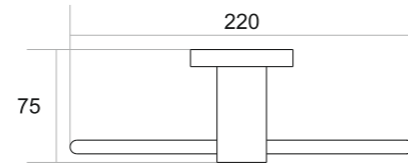

Black Matt ₹ 2071
Chrome ₹ 2071
PVD Gold ₹ 2804
PVD Matt Gold ₹ 2804
PVD Rose Gold ₹ 2804

Black Matt ₹ 1181
Chrome ₹ 1181
PVD Gold ₹ 1548
PVD Matt Gold ₹ 1548
PVD Rose Gold ₹ 1548

SP-008
PAPER HOLDER
WITH MOBILE STAND

Black Matt ₹ 2463
Chrome ₹ 2463
PVD Gold ₹ 3471
PVD Matt Gold ₹ 3471
PVD Rose Gold ₹ 3471

SP-002
SOAP DISH

Black Matt ₹ 992
Chrome ₹ 992
PVD Gold ₹ 1615
PVD Matt Gold ₹ 1615
PVD Rose Gold ₹ 1615

SP-006
DISPENSER
WITH BRASS PUMP

Black Matt ₹ 2560
Chrome ₹ 2560
PVD Gold ₹ 3266
PVD Matt Gold ₹ 3266
PVD Rose Gold ₹ 3266

Black Matt ₹ 1716
Chrome ₹ 1716
PVD Gold ₹ 2211
PVD Matt Gold ₹ 2211
PVD Rose Gold ₹ 2211