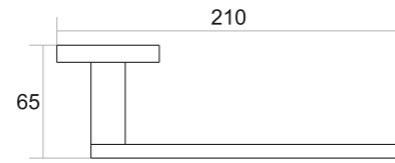

Chrome ₹ 1314
Black With PVD Gold ₹ 1914
Black With PVD Rose Gold ₹ 1914

Chrome ₹ 1000
Black With PVD Gold ₹ 1167
Black With PVD Rose Gold ₹ 1167

DN-008
PAPER HOLDER
WITH MOBILE STAND

Chrome ₹ 3834
Black With PVD Gold ₹ 4567
Black With PVD Rose Gold ₹ 4567

DN-002
SOAP DISH

Chrome ₹ 3230
Black With PVD Gold ₹ 3730
Black With PVD Rose Gold ₹ 3730

DN-006
DISPENSER WITH
BRASS PUMP

Chrome ₹ 3667
Black With PVD Gold ₹ 4334
Black With PVD Rose Gold ₹ 4334

Chrome ₹ 3294
Black With PVD Gold ₹ 3794
Black With PVD Rose Gold ₹ 3794