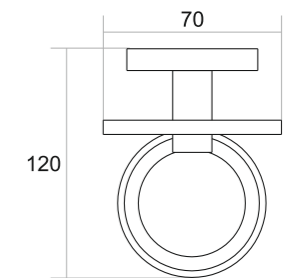

SF-003
TUMBLER HOLDER
Chrome ₹ 1667
PVD Gold ₹ 2234
PVD Rose Gold ₹ 2234