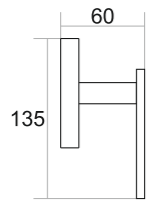

SC-008
PAPER HOLDER

Black Matt ₹ 1334
Chrome ₹ 1334
PVD Gold ₹ 1934
PVD Rose Gold ₹ 1934