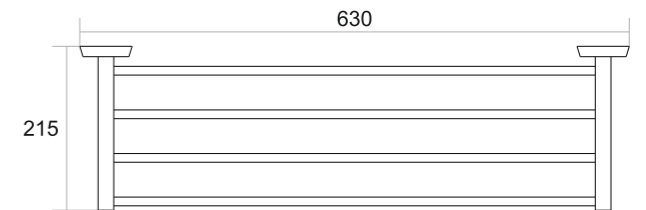

PR-007
TOWEL RACK

- Black Matt ₹ 8012
- Chrome ₹ 8012
- Matt Chrome ₹ 9754
- PVD Gold ₹ 12412
- PVD Rose Gold ₹ 12412

PR-001
TOWEL ROD

- Black Matt ₹ 3374
- Chrome ₹ 3374
- Matt Chrome ₹ 4107
- PVD Gold ₹ 4474
- PVD Rose Gold ₹ 4474