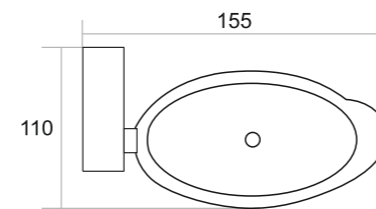

ST-002
SOAP DISH

Chrome ₹ 1912
Black with PVD Gold ₹ 2778
Black with PVD Rose Gold ₹ 2778