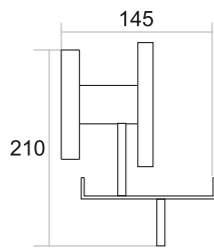

BF-008
PAPER HOLDER WITH MOBILE STAND PVD Rose Gold Finish ₹ 4871