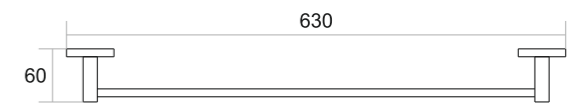

GIR

In the GIR design
boldness commands
attention, while solidity
ensures reliability

- Black Matt ₹ 5200
- Chrome ₹ 5200
- PVD Gold ₹ 9200
- PVD Rose Gold ₹ 9200

- Black Matt ₹ 1994
- Chrome ₹ 1994
- PVD Gold ₹ 3494
- PVD Rose Gold ₹ 3494

Ultralux®
Matching Your Standard