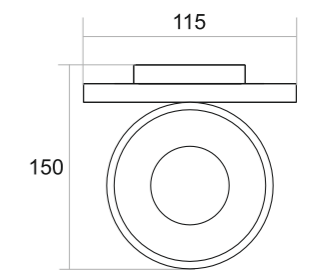

FLOWER

Flower design is the art of capturing nature's fleeting beauty in a timeless display

Ultralux®
Matching Your Standard