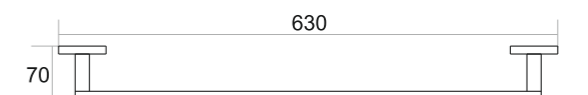

DN-001 TOWEL ROD

Chrome ₹ 3250
Black With PVD Gold ₹ 3750
Black With PVD Rose Gold ₹ 3750