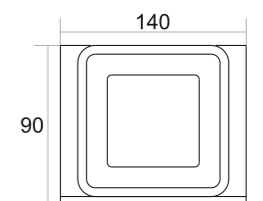

UNIMAX

it's about creating an experience that is memorable and Impactful.

Ultralux®
Matching Your Standard

- Black Matt ₹ 11165
- Chrome ₹ 11165
- PVD Gold ₹ 15199
- PVD Rose Gold ₹ 15199

- Black Matt ₹ 3300
- Chrome ₹ 3300
- PVD Gold ₹ 4400
- PVD Rose Gold ₹ 4400

- Black Matt ₹ 2750
- Chrome ₹ 2750
- PVD Gold ₹ 3245
- PVD Rose Gold ₹ 3245