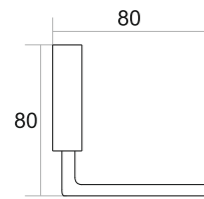

SL-008
PAPER HOLDER

Black Matt ₹ 700
Chrome ₹ 700
PVD Gold ₹ 1367
PVD Rose Gold ₹ 1367