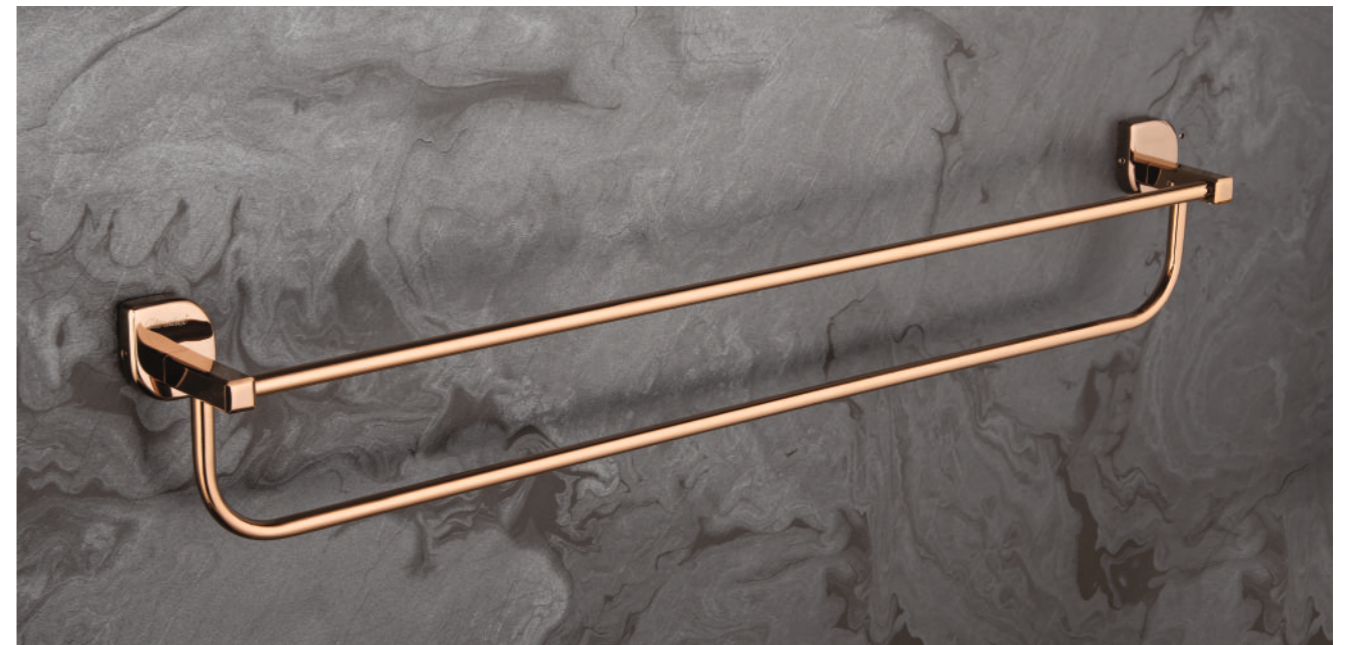

- Black Matt ₹ 5200
- Chrome ₹ 5200
- PVD Gold ₹ 9200
- PVD Rose Gold ₹ 9200

GR-001
TOWEL ROD

- Black Matt ₹ 1994
- Chrome ₹ 1994
- PVD Gold ₹ 3494
- PVD Rose Gold ₹ 3494

Ultralux®
Matching Your Standard