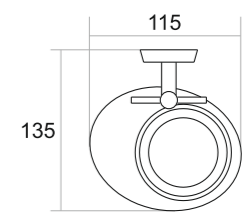

BF-003
TUMBLER HOLDER PVD Rose Gold Finish ₹ 4449