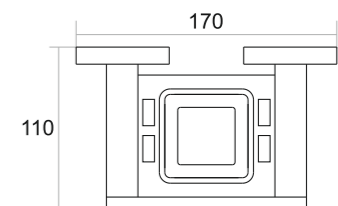

Chrome ₹ 3667
Black With PVD Gold ₹ 4334
Black With PVD Rose Gold ₹ 4334