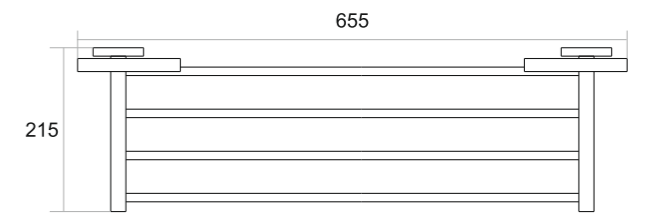

SPARROW

One touch of nature
makes the
whole world delight

SW-007
TOWEL RACK

- Black Matt ₹ 10542
- Chrome ₹ 10542
- PVD Gold ₹ 14759
- PVD Rose Gold ₹ 14759

Ultralux[®]
Matching Your Standard

SW-001
TOWEL ROD