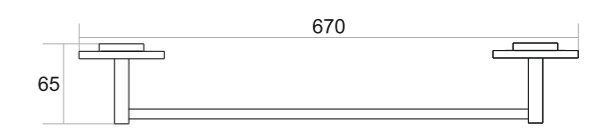

FLOWER

Flower design is the art of capturing nature's fleeting beauty in a timeless display

Ultralux®
Matching Your Standard