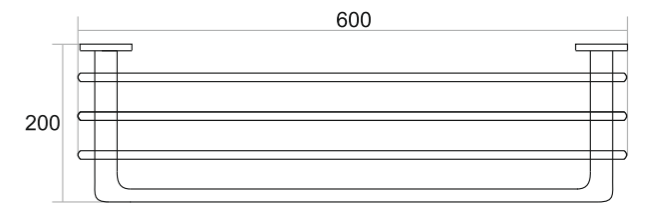

- Black Matt ₹ 5000
- Chrome ₹ 5000
- PVD Gold ₹ 8667
- PVD Rose Gold ₹ 8667

SL-001
TOWEL ROD

- Black Matt ₹ 1670
- Chrome ₹ 1670
- PVD Gold ₹ 2670
- PVD Rose Gold ₹ 2670