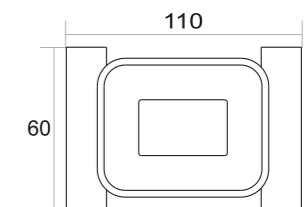

UX-003
TUMBLER HOLDER

Black Matt ₹ 2274
Chrome ₹ 2274
PVD Gold ₹ 2769
PVD Rose Gold ₹ 2769