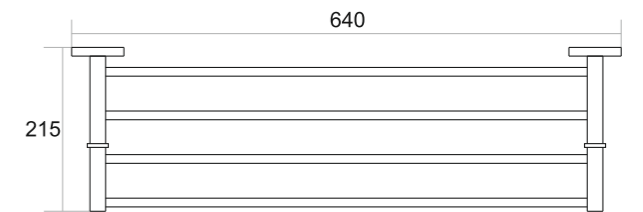

- Black Matte ₹ 5946
- Chrome ₹ 5946
- PVD Gold ₹ 10346
- PVD Matt Gold ₹ 10346
- PVD Rose Gold ₹ 10346

SP-001
TOWEL ROD