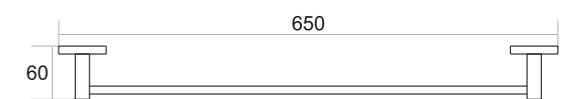

- Black Matt ₹ 1950
- Chrome ₹ 1950
- PVD Gold ₹ 2950
- PVD Rose Gold ₹ 2950
- PVD Chocolate ₹ 2950