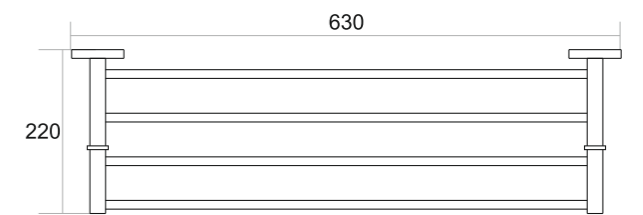

- Black Matt ₹ 5681
- Chrome ₹ 5681
- PVD Gold ₹ 10081
- PVD Rose Gold ₹ 10081

LX-001
TOWEL ROD

- Black Matt ₹ 1755
- Chrome ₹ 1755
- PVD Gold ₹ 2855
- PVD Rose Gold ₹ 2855