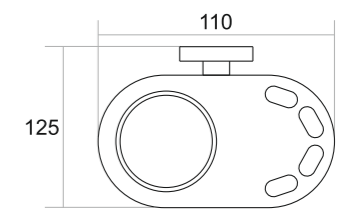

Black Matt ₹ 1983
 Chrome ₹ 1983
 PVD Gold ₹ 2990
 PVD Rose Gold ₹ 2990

LX-002
SOAP DISH

Black Matt ₹ 950
 Chrome ₹ 950
 PVD Gold ₹ 1572
 PVD Rose Gold ₹ 1572

LX-006
DISPENSER WITH
BRASS PUMP

Black Matt ₹ 2383
 Chrome ₹ 2383
 PVD Gold ₹ 3062
 PVD Rose Gold ₹ 3062