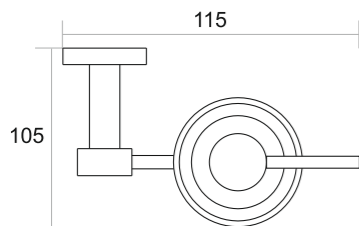

Black Matt ₹ 992
Chrome ₹ 992
PVD Gold ₹ 1615
PVD Matt Gold ₹ 1615
PVD Rose Gold ₹ 1615

SP-006
DISPENSER
WITH BRASS PUMP