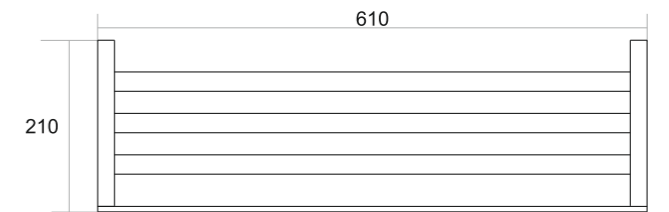

UX-001
TOWEL ROD

- Black Matt ₹ 3300
- Chrome ₹ 3300
- PVD Gold ₹ 4400
- PVD Rose Gold ₹ 4400