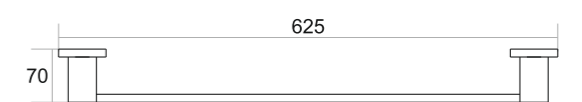

UNIGLOW

UNIGLOW design combines stability and elegance, creating a harmonious balance between form and function

Ultralux®
Matching Your Standard

Black Matt ₹ 7692
Chrome ₹ 7692
PVD Gold ₹ 12092
PVD Rose Gold ₹ 12092

Black Matt ₹ 3842
Chrome ₹ 3842
PVD Gold ₹ 4942
PVD Rose Gold ₹ 4942