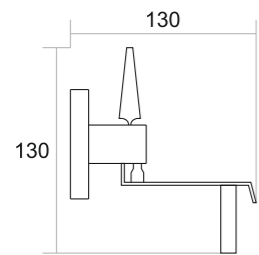

SW-008
PAPER HOLDER
WITH MOBILE STAND