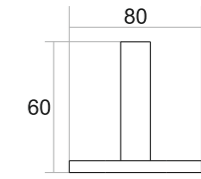

UX-005
ROB HOOK

Black Matt ₹ 917
Chrome ₹ 917
PVD Gold ₹ 1284
PVD Rose Gold ₹ 1284