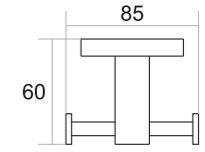

GR-005
ROB HOOK

Black Matt ₹ 760
Chrome ₹ 760
PVD Gold ₹ 1094
PVD Rose Gold ₹ 1094