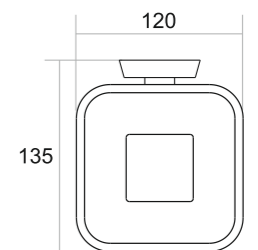

- Black Matt ₹ 1582
- Chrome ₹ 1582
- Matt Chrome ₹ 1834
- PVD Gold ₹ 2077
- PVD Rose Gold ₹ 2077