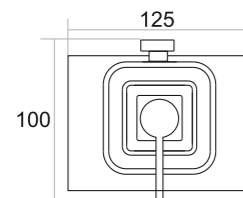

Black Matt ₹ 1217
Chrome ₹ 1217
PVD Gold ₹ 1817
PVD Rose Gold ₹ 1817

SL-006
DISPENSER WITH
BRASS PUMP

Black Matt ₹ 1450
Chrome ₹ 1450
PVD Gold ₹ 2217
PVD Rose Gold ₹ 2217