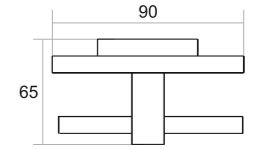

FR-005
ROB HOOK
Antique Two Tone ₹ 2319