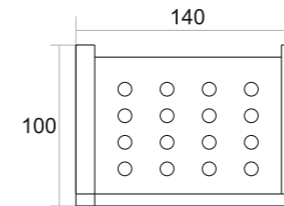

Black Matt ₹ 917
 Chrome ₹ 917
 PVD Gold ₹ 1284
 PVD Rose Gold ₹ 1284

UX-008
PAPER HOLDER
WITH MOBILE STAND

Black Matt ₹ 4259
 Chrome ₹ 4259
 PVD Gold ₹ 5267
 PVD Rose Gold ₹ 5267

UX-002
SOAP DISH

Black Matt ₹ 3080
 Chrome ₹ 3080
 PVD Gold ₹ 3704
 PVD Rose Gold ₹ 3704