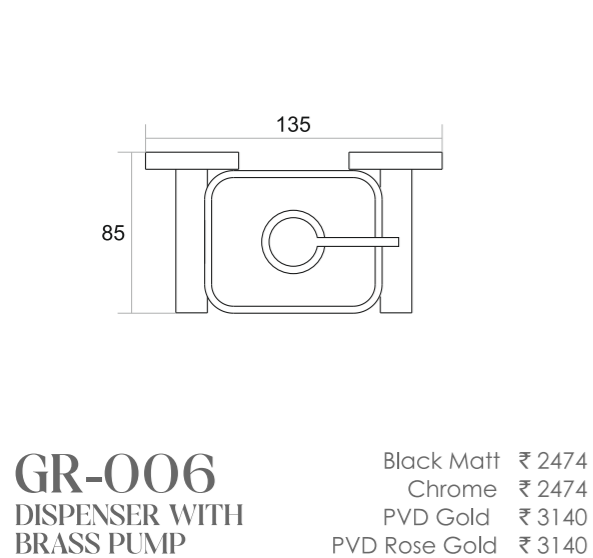

GR-008
PAPER HOLDER

Black Matt ₹ 1560
Chrome ₹ 1560
PVD Gold ₹ 2160
PVD Rose Gold ₹ 2160

GR-006
DISPENSER WITH
BRASS PUMP

Black Matt ₹ 2474
Chrome ₹ 2474
PVD Gold ₹ 3140
PVD Rose Gold ₹ 3140