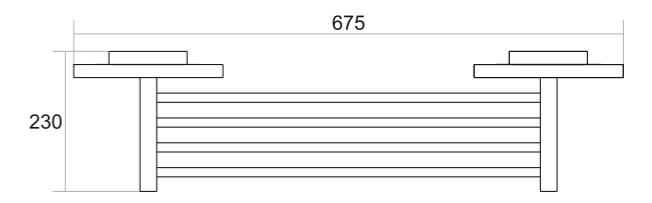

FR-001
TOWEL ROD   Antique Two Tone ₹ 4639