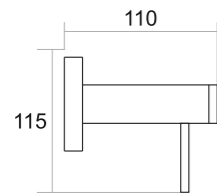

DN-001 TOWEL ROD

Chrome ₹ 3250
Black With PVD Gold ₹ 3750
Black With PVD Rose Gold ₹ 3750

DN-004
TOWEL RING

Chrome ₹ 1314
Black With PVD Gold ₹ 1914
Black With PVD Rose Gold ₹ 1914

DN-005
ROB HOOK

Chrome ₹ 1000
Black With PVD Gold ₹ 1167
Black With PVD Rose Gold ₹ 1167