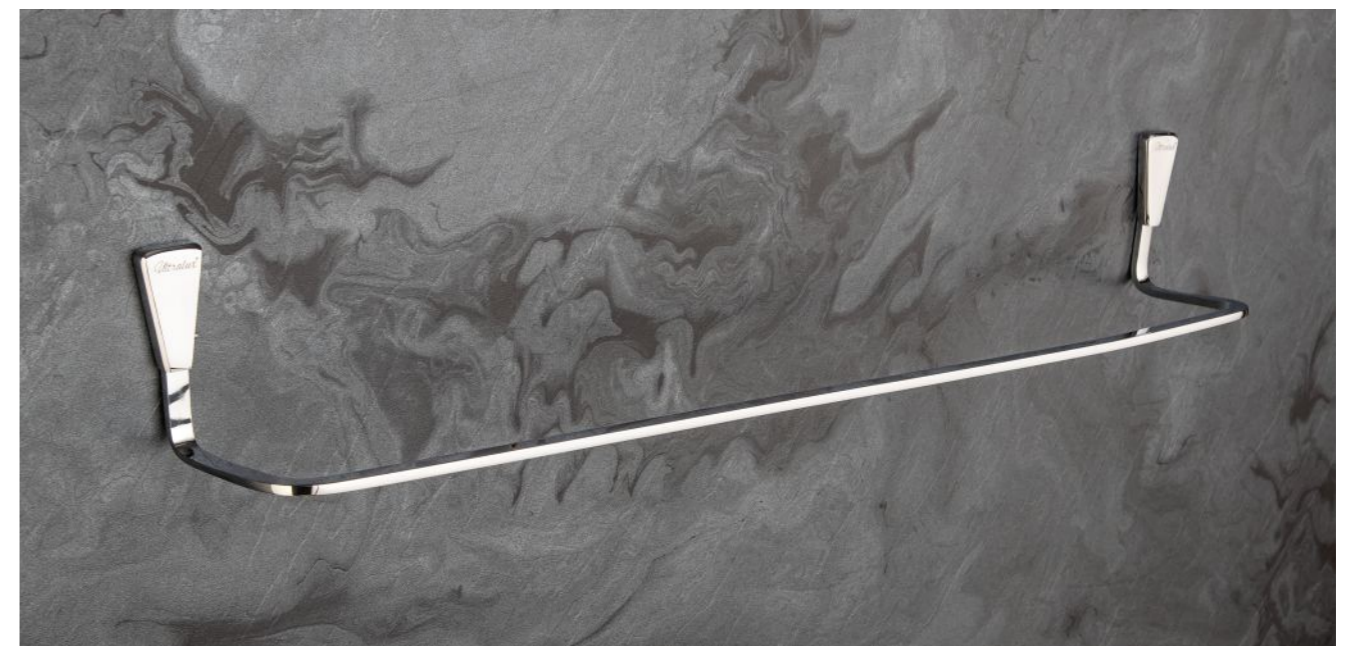

- Black Matt ₹ 5000
- Chrome ₹ 5000
- PVD Gold ₹ 8667
- PVD Rose Gold ₹ 8667

SL-001
TOWEL ROD

- Black Matt ₹ 1670
- Chrome ₹ 1670
- PVD Gold ₹ 2670
- PVD Rose Gold ₹ 2670

Ultralux®
Matching Your Standard