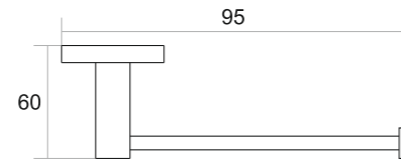

GR-007
TOWEL RACK

- Black Matt ₹ 5200
- Chrome ₹ 5200
- PVD Gold ₹ 9200
- PVD Rose Gold ₹ 9200

GR-001
TOWEL ROD

- Black Matt ₹ 1994
- Chrome ₹ 1994
- PVD Gold ₹ 3494
- PVD Rose Gold ₹ 3494

Ultralux[®]
Matching Your Standard