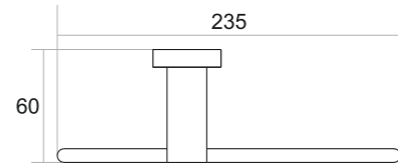

Black Matt ₹ 1564
Chrome ₹ 1564
PVD Gold ₹ 2230
PVD Rose Gold ₹ 2230