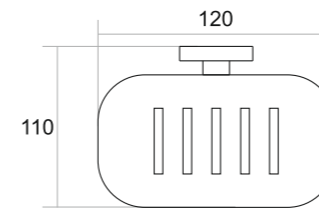

Black Matt ₹ 1983
Chrome ₹ 1983
PVD Gold ₹ 2990
PVD Rose Gold ₹ 2990

LX-002
SOAP DISH