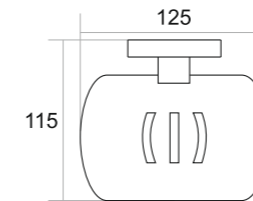

Black Matt ₹ 1950
Chrome ₹ 1950
PVD Gold ₹ 2867
PVD Rose Gold ₹ 2867
PVD Chocolate ₹ 2867

DR-002
SOAP DISH