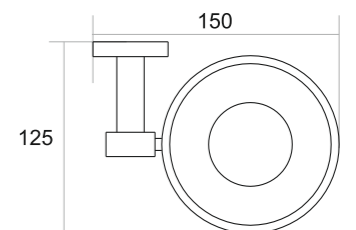

- Black Matt ₹ 1716
- Chrome ₹ 1716
- PVD Gold ₹ 2211
- PVD Matt Gold ₹ 2211
- PVD Rose Gold ₹ 2211