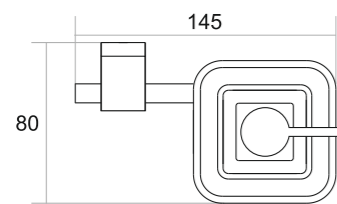

Chrome ₹ 2250
Black With PVD Gold ₹ 2584
Black With PVD Rose Gold ₹ 284

PC-006
DISPENSER WITH
BRASS PUMP