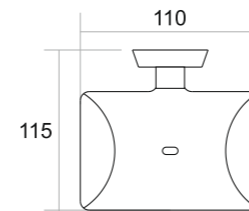

PR-002
SOAP DISH