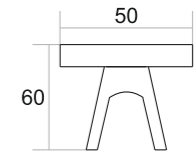

Black Matt ₹ 1072
Chrome ₹ 1072
PVD Gold ₹ 1804
PVD Rose Gold ₹ 1804

LX-005
ROBE HOOK

Black Matt ₹ 649
Chrome ₹ 649
PVD Gold ₹ 1017
PVD Rose Gold ₹ 1017