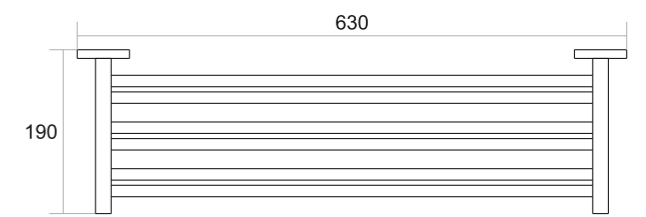

- Black Matt ₹ 5200
- Chrome ₹ 5200
- PVD Gold ₹ 9200
- PVD Rose Gold ₹ 9200

GR-001
TOWEL ROD

- Black Matt ₹ 1994
- Chrome ₹ 1994
- PVD Gold ₹ 3494
- PVD Rose Gold ₹ 3494