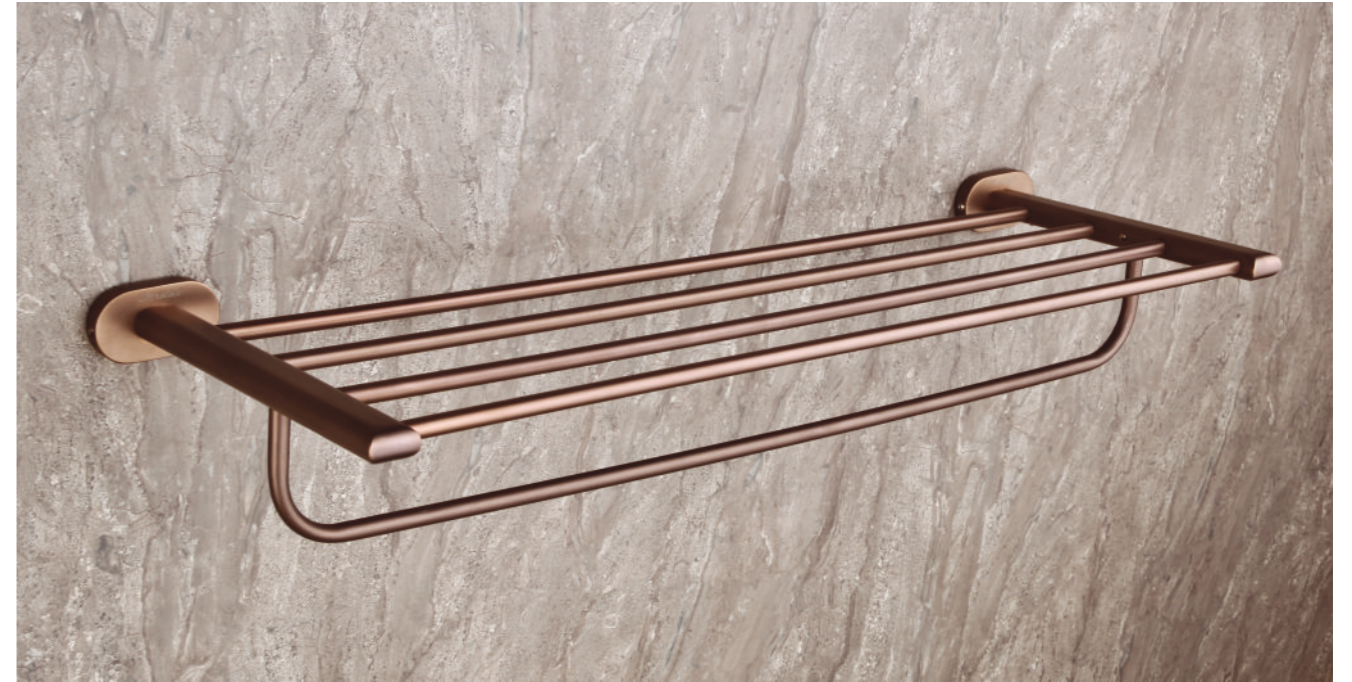

DR-007
TOWEL RACK

- Black Matt ₹ 6370
- Chrome ₹ 6370
- PVD Gold ₹ 10037
- PVD Rose Gold ₹ 10037
- PVD Chocolate ₹ 10037