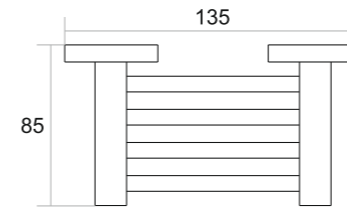

Black Matt ₹ 867
Chrome ₹ 867
PVD Gold ₹ 1467
PVD Rose Gold ₹ 1467

GR-002
SOAP DISH