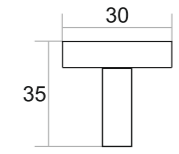

SL-005
ROB HOOK

Black Matt ₹ 400
Chrome ₹ 400
PVD Gold ₹ 734
PVD Rose Gold ₹ 734