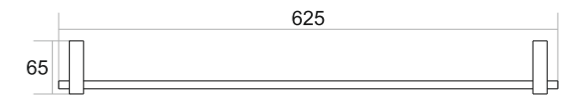

PUNCH

Effortless Precision...
Hand Punch Mastery...

PC-007
TOWEL RACK

Chrome ₹ 6400
Black With PVD Gold ₹ 8234
Black With PVD Rose Gold ₹ 8234

PC-001
TOWEL ROD

Chrome ₹ 3900
Black With PVD Gold ₹ 4360
Black With PVD Rose Gold ₹ 4360