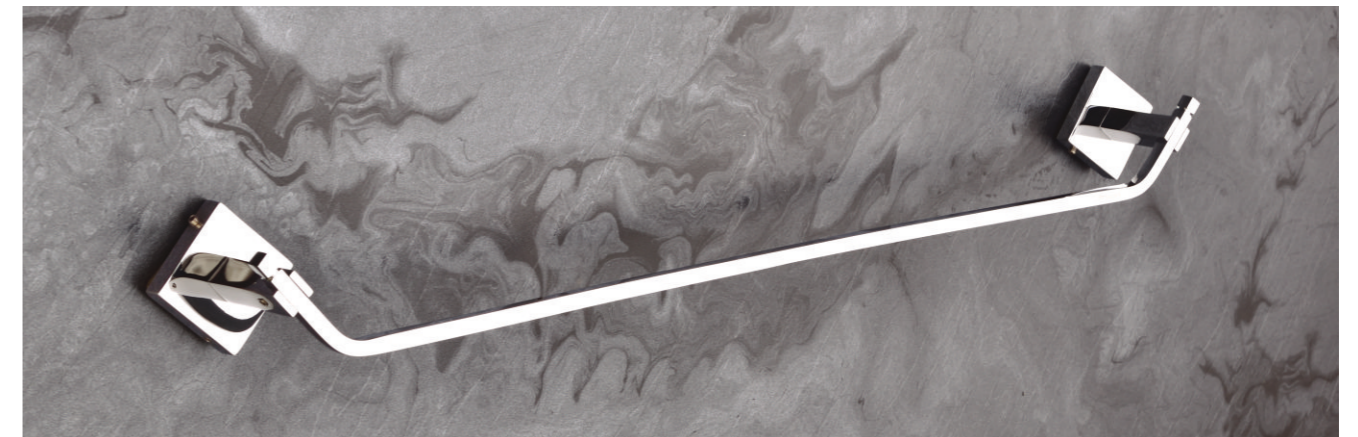

SC-001
TOWEL ROD

Black Matt ₹ 3044
Chrome ₹ 3044
PVD Gold ₹ 3960
PVD Rose Gold ₹ 3960