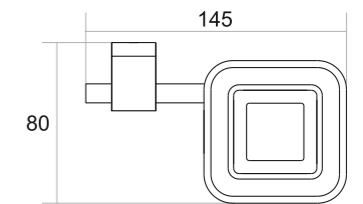

Chrome ₹ 2900
Black With PVD Gold ₹ 3467
Black With PVD Rose Gold ₹ 3467