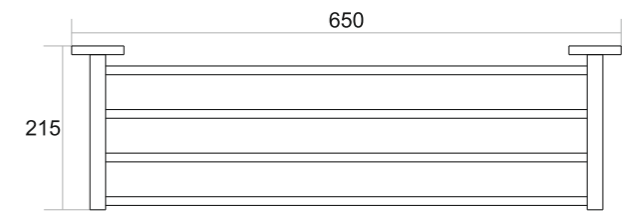

Black Matt ₹ 1117
 Chrome ₹ 1117
 PVD Gold ₹ 1717
 PVD Rose Gold ₹ 1717

DEER

The Deer design is a perfect blend of simplicity and elegance

DR-007
TOWEL RACK

- Black Matt ₹ 6370
- Chrome ₹ 6370
- PVD Gold ₹ 10037
- PVD Rose Gold ₹ 10037
- PVD Chocolate ₹ 10037