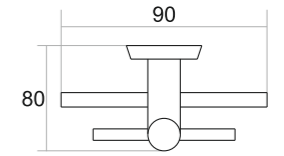

Ultralux[®]
Matching Your Standard

BF-007
TOWEL RACK

PVD Rose Gold Finish ₹ 16151

BF-001
TOWEL ROD

PVD Rose Gold Finish ₹ 7738

BF-009
GLASS SOAP DISH

PVD Rose Gold Finish ₹ 4449

BF-004
TOWEL RING PVD Rose Gold Finish ₹ 4702