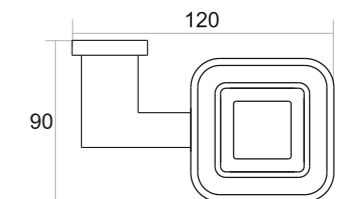

Black Matt ₹ 1962
Chrome ₹ 1962
PVD Gold ₹ 2584
PVD Rose Gold ₹ 2584

Black Matt ₹ 2876
Chrome ₹ 2876
PVD Gold ₹ 3371
PVD Rose Gold ₹ 3371