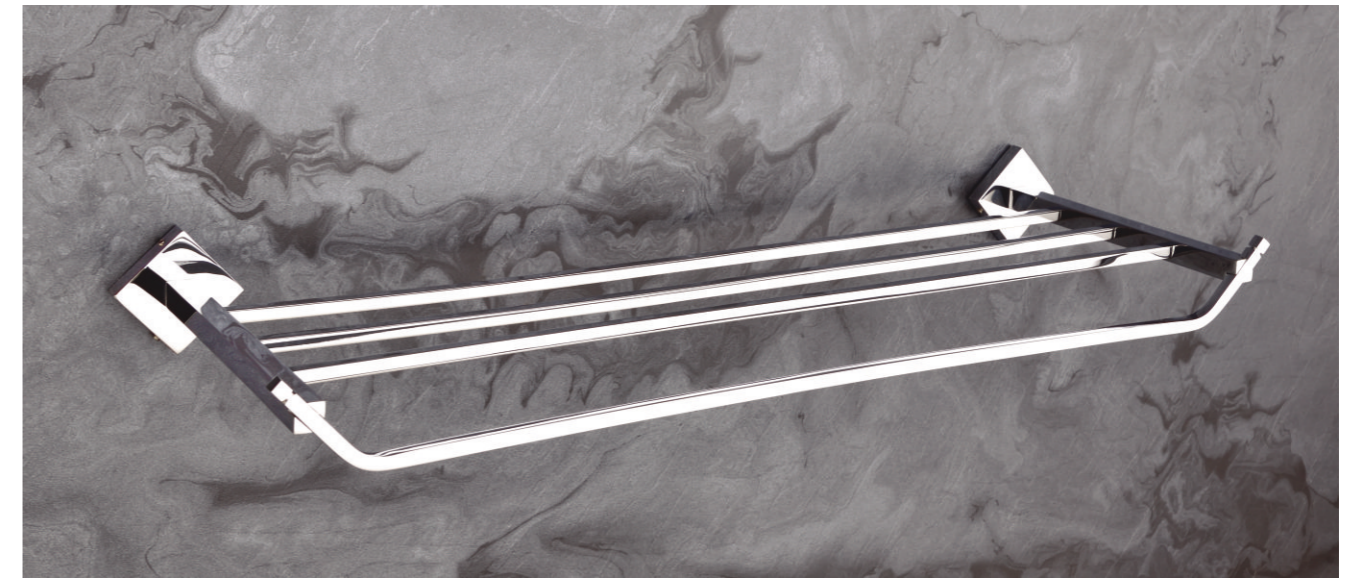

SC-007
TOWEL RACK

Black Matt ₹ 6044
Chrome ₹ 6044
PVD Gold ₹ 8710
PVD Rose Gold ₹ 8710