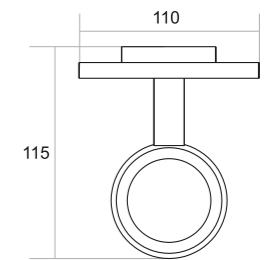

FR-003
TUMBLER
HOLDER
Antique Two Tone ₹ 2446