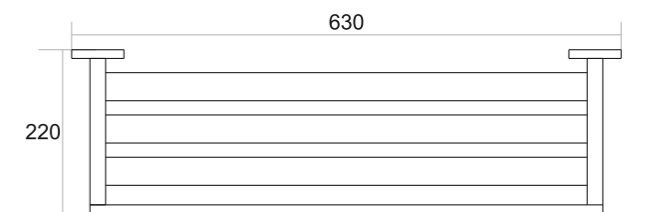

BF-003
TUMBLER HOLDER PVD Rose Gold Finish ₹ 4449

DAWN

Every sunrise is an invitation for us to arise and brighten someone's day

Ultralux[®]
Matching Your Standard

DN-007 TOWEL RACK

Chrome ₹ 10000
Black With PVD Gold ₹ 12000
Black With PVD Rose Gold ₹ 12000