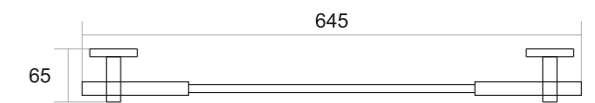

SPARROW

One touch of nature
makes the
whole world delight

- Black Matt ₹ 10542
- Chrome ₹ 10542
- PVD Gold ₹ 14759
- PVD Rose Gold ₹ 14759

Ultralux®
Matching Your Standard

- Black Matt ₹ 6279
- Chrome ₹ 6279
- PVD Gold ₹ 7379
- PVD Rose Gold ₹ 7379