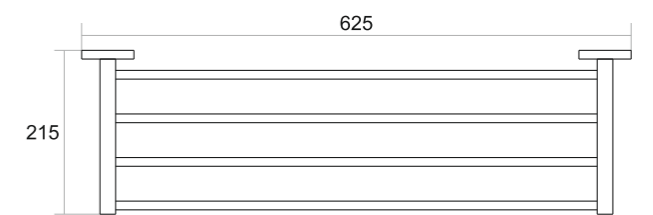

UNIGLOW

UNIGLOW design combines stability and elegance, creating a harmonious balance between form and function

Ultralux[®]
Matching Your Standard

UG-007
TOWEL RACK

Black Matt ₹ 7692
Chrome ₹ 7692
PVD Gold ₹ 12092
PVD Rose Gold ₹ 12092