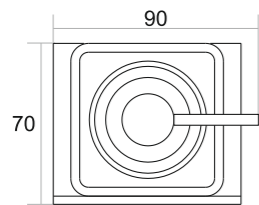

Black Matt ₹ 917
 Chrome ₹ 917
 PVD Gold ₹ 1284
 PVD Rose Gold ₹ 1284

UX-008
PAPER HOLDER
WITH MOBILE STAND

Black Matt ₹ 4259
 Chrome ₹ 4259
 PVD Gold ₹ 5267
 PVD Rose Gold ₹ 5267

UX-002
SOAP DISH

Black Matt ₹ 3080
 Chrome ₹ 3080
 PVD Gold ₹ 3704
 PVD Rose Gold ₹ 3704