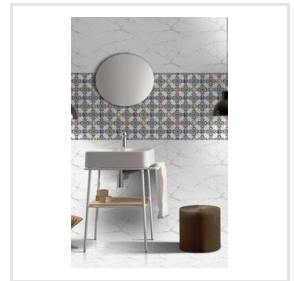

BATHROOM DIGITAL WALL TILES

GLOSSY SERIES 23

RUSTIC SERIES

1

About Us

The demand of various ceramic products like tiles remains consistent in the market, and we, Shree Ram Ceramic, are addressing them with our high-quality solutions. We have been in the ceramic industry since 2015 and have been progressing greatly in all these years. We started out as a manufacturer, supplier and trader of diverse variety of ceramic items. Our extensive selection includes 250X375 MM Glossy Finish Digital Wall Tiles, 60X60 CM Amazon Galaxy Double Charged Vitrified Tiles, 600X1200 MM Polish Series Spider Brown Vitrified PGVT Tiles, 12X18 Inch Fish Series Ceramic Digital Wall Tiles, etc., all of which we supply at modest rates. We utilize high-quality raw materials in the processing of goods to ensure that the end result is flawless.

Our Products

Elevation Series 11

Glossy Finish Wall Tiles For Kitchen

Kitchen Series 5

Flower Concept

Glossy Series 11

Glossy Series 12

Glossy Series 13

Glossy Series 14

Glossy Series 15

Glossy Series 16

Glossy Series 17

White Series

Free Concept 1

Glossy 10

Glossy 9