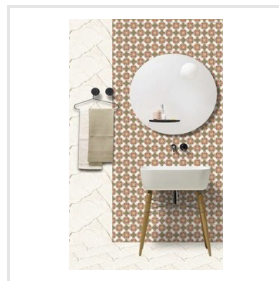

BATHROOM DIGITAL WALL TILES

GLOSSY SERIES 23

RUSTIC SERIES

1

About Us

The demand of various ceramic products like tiles remains consistent in the market, and we, Shree Ram Ceramic, are addressing them with our high-quality solutions. We have been in the ceramic industry since 2015 and have been progressing greatly in all these years. We started out as a manufacturer, supplier and trader of diverse variety of ceramic items. Our extensive selection includes 250X375 MM Glossy Finish Digital Wall Tiles, 60X60 CM Amazon Galaxy Double Charged Vitrified Tiles, 600X1200 MM Polish Series Spider Brown Vitrified PGVT Tiles, 12X18 Inch Fish Series Ceramic Digital Wall Tiles, etc., all of which we supply at modest rates. We utilize high-quality raw materials in the processing of goods to ensure that the end result is flawless.

Glossy Series 14

Glossy Series 15

Glossy Series 16

Glossy Series 17

White Series

Free Concept 1

Glossy 10

Glossy 9