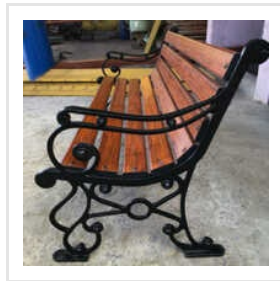

LAMP POLE

LED LIGHTING POLE

CAST IRON STREET POLE

ROYAL FABRICATION

We Make Your Imagination True

**ROYAL
FABRICATION**
ISO 9001:2015

About Us

Based in Madhya Pradesh, Royal Fabrication has earned its reputation as the finest designer and fabricator of cast iron, steel, and mild steel products in Indore with over three decades of experience and a satisfied clientele in both the residential and commercial sectors all across India. We are a 1984-established manufacturer and supplier, that is trusted and chosen by a large pool of customers. The Garden Benches, Stair Railings, Lamp Poles, Cast Iron Gates, etc., fabricated by our company describes the amalgamation of structure and beauty. We have a workforce of over twenty personnel, including talented designers and honed engineers, with familiarity with machining and fabrication. Our fabricators and welders are involved in perfecting the art of creating our range by employing their skills and new-generation technology, with the belief that no fabrication job is too small or too large.

Our Products

Cast Iron Staircase

Cast Iron Spiral Staircase

Electric Lighting Pole

Outdoor Lighting Pole

Street Lighting Pole

Outdoor Garden Bench

Cast Iron Chair

Garden Bench

Garden Iron Chairs

Garden Mild Steel Bench

Garden Cast Iron Chair

Three Seater Bench

Garden White Bench

Outdoor Three Seater Bench

Cast Iron Pole