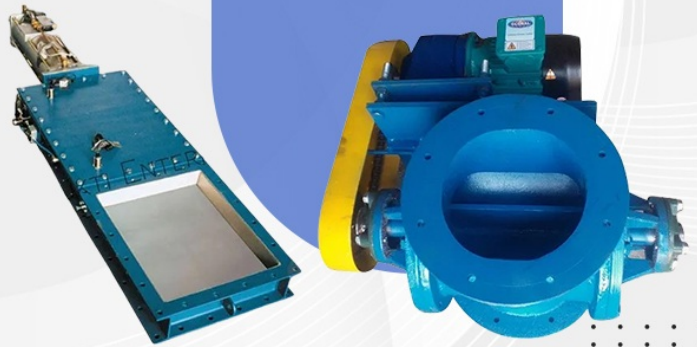

GATE & ROTARY VALVE

Delivering Solutions, Creating
Value

Airlock Rotary Valves, Industrial Butterfly Valves, Industrial Gate Valves, Industrial Rotary Feeder, Industrial Rotary Valves, Rotary Airlock Valves, Slide Gate Valves, etc.

SLIDE GATE VALVE

SS SLIDE GATE VALVES

KNIFE GATE VALVE

About Us

Under the capable direction of Mr. Sagar Hunalli, our organization, Mukti Enterprises, strives to provide our customers with the highest level of satisfaction while establishing a mutually beneficial, long-term partnership. When it comes to meeting customer demands and quality standards, our manufacturer and supplier company develops and delivers superior products like Knife Gate Valve, SS Slide Gate Valves, Mild Steel Guillotine Damper Valve, ID Fan Blower, etc. Further, to guarantee that our products are delivered on time, we have backed ourselves with strong supply chain management. The hard-work of our team has taken our company to new heights of success and enable us to set a benchmark in industry with 100% satisfied customer base.

Mukti Enterprises is a quality-driven supplier of products like Rotary Airlock Valves, Offset Industrial Airlock Valve, Mild Steel Guillotine Damper Valve, Slide Gate Valve, etc. We produce our entire range in our Pune, Maharashtra, India based unit that is unified with necessary facilities. We are capable of fulfilling both small and large orders within the allotted period. Our podium has consistently provided customers with good value for their money, and we will keep doing everything in our hands to meet their needs.