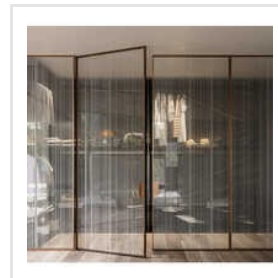

# Glass Railing

Your Partner In All Right Choices

10mm Designer Glass Railing, 10mm Toughened Glass Door, 10mm Toughened Safety Glass, 12mm Dupont Sentryglas Interlayer Laminating Glass, 12mm Toughened Glass, 12x8 Inches Coloured Mirror Glass, 12x8 Inches Plain Mirror Glass, 20mm Double Glazing Glass, 2mm Glass Wall Panel, 2mm Transparent Glass Door, 3 Feet Tempered Glass Railing, 3mm Stainless Steel Railing With Glass, 3mm Stairs Glass Railing, 5mm Fluted Glass Railing, 5mm Plain Mirror Glass, etc.

## Our Products

**80 Inch Tempered Glass Door**

**5mm Plain Mirror Glass**

**5mm Fluted Glass Railing**

**2mm Glass Wall Panel**

**12mm Toughened Glass**

**84 Inch Frameless Glass Doors**

**84 Inch Toughened Glass Door**

**8mm Reflective Toughened Glass**

**10mm Toughened Safety Glass**

**Toughened Glass Shower Partition**

**3mm Stainless Steel Railing With Glass**

**12mm Dupont Sentryglas Interlayer**

**Frameless Glass Partitions**