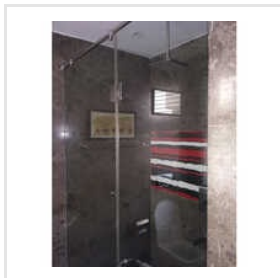

**8mm Reflective Toughened Glass**

**10mm Toughened Safety Glass**

**Toughened Glass Shower Partition**

**3mm Stainless Steel Railing With Glass**

**12mm Dupont Sentryglas Interlayer**

**Frameless Glass Partitions**