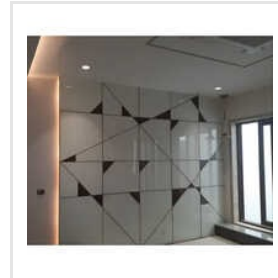

# Glass Railing

Your Partner In All Right Choices

10mm Designer Glass Railing, 10mm Toughened Glass Door, 10mm Toughened Safety Glass, 12mm Dupont Sentryglas Interlayer Laminating Glass, 12mm Toughened Glass, 12x8 Inches Coloured Mirror Glass, 12x8 Inches Plain Mirror Glass, 20mm Double Glazing Glass, 2mm Glass Wall Panel, 2mm Transparent Glass Door, 3 Feet Tempered Glass Railing, 3mm Stainless Steel Railing With Glass, 3mm Stairs Glass Railing, 5mm Fluted Glass Railing, 5mm Plain Mirror Glass, etc.

## Our Products

**80 Inch Tempered Glass Door**

**5mm Plain Mirror Glass**

**5mm Fluted Glass Railing**

**2mm Glass Wall Panel**

**12mm Toughened Glass**

**84 Inch Frameless Glass Doors**

**84 Inch Toughened Glass Door**

**8mm Reflective Toughened Glass**

**10mm Toughened Safety Glass**

**Toughened Glass Shower Partition**

**3mm Stainless Steel Railing With Glass**

**12mm Dupont Sentryglas Interlayer**

**Frameless Glass Partitions**