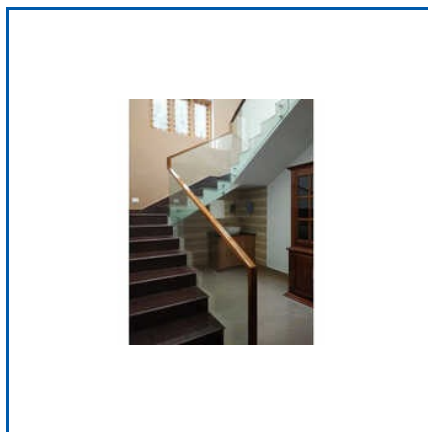

# Glass Railing

Your Partner In All Right Choices

10mm Designer Glass Railing, 10mm Toughened Glass Door, 10mm Toughened Safety Glass, 12mm Dupont Sentryglas Interlayer Laminating Glass, 12mm Toughened Glass, 12x8 Inches Coloured Mirror Glass, 12x8 Inches Plain Mirror Glass, 20mm Double Glazing Glass, 2mm Glass Wall Panel, 2mm Transparent Glass Door, 3 Feet Tempered Glass Railing, 3mm Stainless Steel Railing With Glass, 3mm Stairs Glass Railing, 5mm Fluted Glass Railing, 5mm Plain Mirror Glass, etc.

10MM DESIGNER GLASS RAILING

3MM STAIRS GLASS RAILING

3 FEET TEMPERED GLASS RAILING