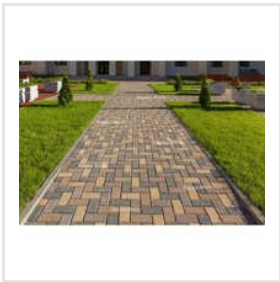

Concrete Paver Block