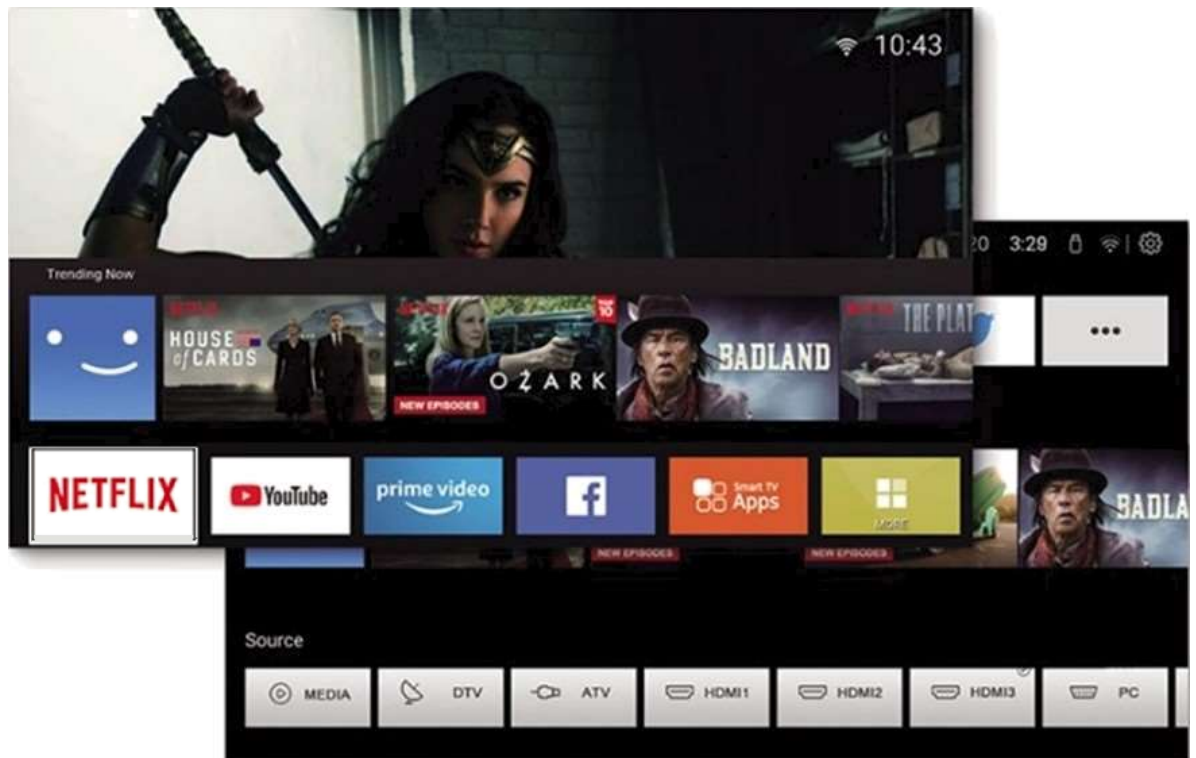

NETFLIX

Netflix is the world's leading subscription service for watching TV episodes and movies on your favorite

ITIKAA