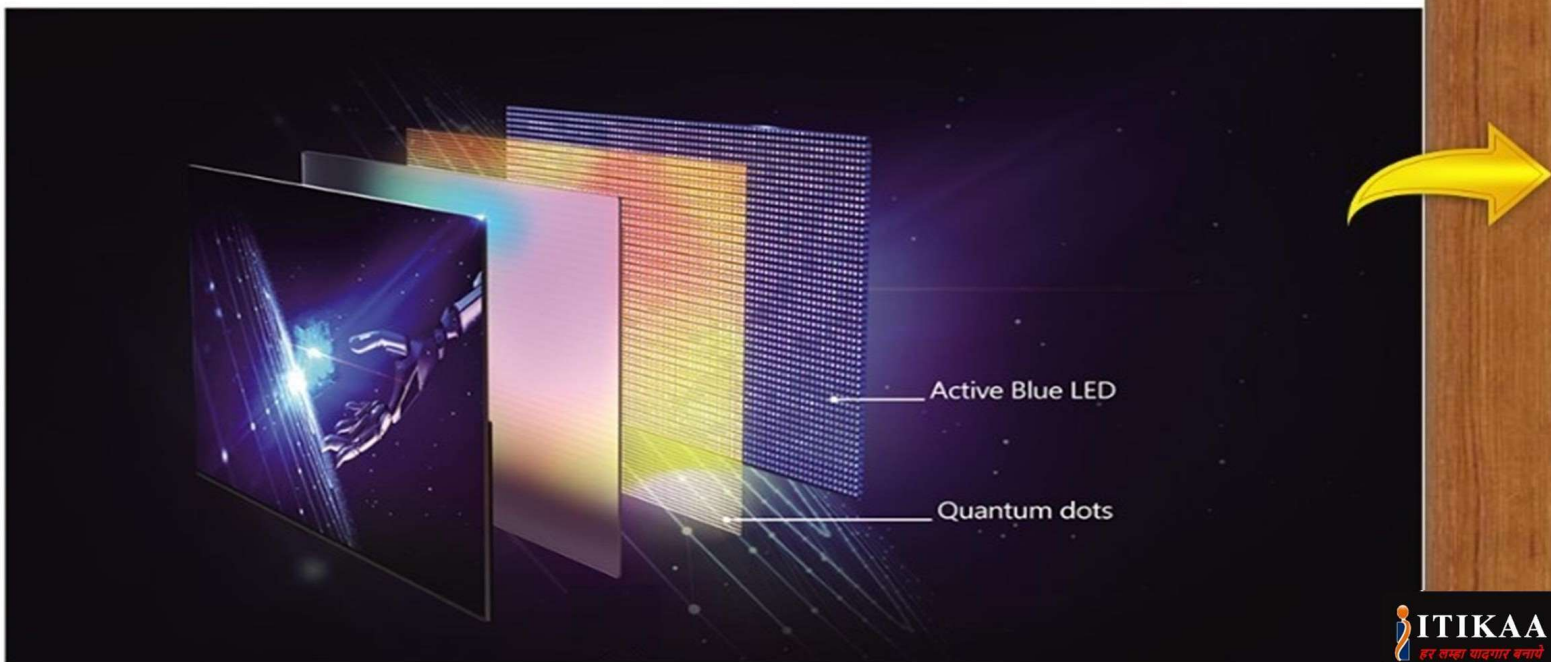

ITIKAA has enough partnership factories all over in India so as to offer quicker delivery and lower cost if necessary.

PRODUCT LIST

▲ SIGNATURE COLLECTION	32" SM TG	▲ PREMIUM COLLECTION	24" HD	24" HD TG	24" SM
	40" SM TG		32" HD	32" HD TG	32" SM
	43" SM 4K		40" HD	40" HD TG	40" SM
	50" SM 4K		43" HD	43" HD TG	43" SM
	55" SM 4K		50" HD		
	65" SM 4K		55" HD		

4K UHD LED TV with Mini LED BLU

1. Wide Color Gamut : Ultra-high color gamut coverage shows 1.07 billion level of rich color.
2. Pure Chroma : 4K UHD is a display with pure color.
3. Lasting Color : 4K UHD due to inorganic material characteristics does not fade with lasting 6W hours.

100% Color Volume with Quantum Dot

With 100% Color Volume, Quantum Dot Technology delivers over a billion shades of color that stay true-to-life without washing out at any level of brightness.

The Far-Field Voice Control