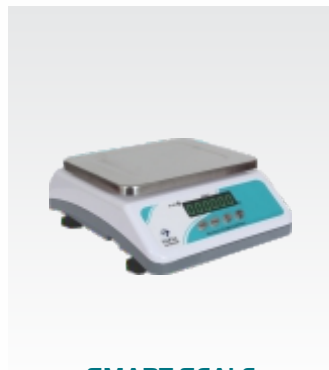

PRICE COMPUTING SCALE Se07

TECHNICAL DETAILS

MODEL	CAPACITY	E VALUE	PLATFORM SIZE (mm)		
Se01 / SE05	1 Kg.	50/100 mg.	175 x 225	170 x 210	—
Se01 / SE05	2 Kg.	100/200 mg.	175 x 225	170 x 210	—
Se01 / SE05	5 Kg.	0.500 mg.	175 x 225	170 x 210	240 x 300
Se01 / SE05	10 Kg.	0.5/1 g.	175 x 225	170 x 210	240 x 300
Se01 to Se07	20 Kg.	1/2 g.	175 x 225	170 x 210	240 x 300
Se02 to Se04 & Se06 & 07	30 Kg.	1/2/5 g.	—	240 x 300	250 x 300
Se02 to Se04 & Se06 & 07	40 Kg.	2 g.	—	240 x 300	250 x 300

TECHNICAL FEATURES

- Over load protection
- Weather & water proof sophisticated tactile keyboard
- High accurate load cell
- Approved by weight & Measurement Dept. Govt. of Gujarat
- 12 to 15 w power consumption
- 230 V $\pm$ 10% 50Hz volts AC.
- Operating Temperature Range 0°C to 50°C

TABLE TOP SCALES