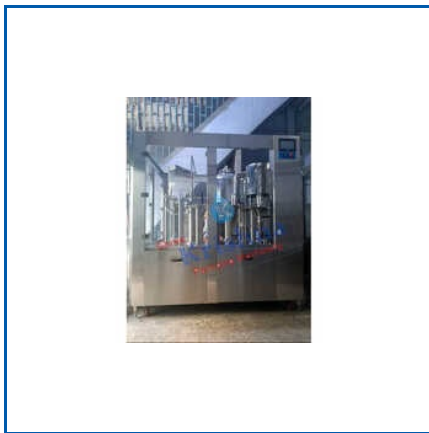

Exporter, Manufacturer and Supplier

STICKER LABELING MACHINE

120 BPM Shrink Wapping Machine, 120 Bpm Soft Drink Filling Machine, 120 Bpm Water Filling Machine, 150 BPM Shrink Wapping Machine, 150 Bpm Water Filling Machine, 200 BPM Shrink Wapping Machine, 200 Bpm Water Filling Machine, 24 BPM Stap Filling Machine, 24 BPM to 40 BPM Shrink Waapping Machine, 24 Bpm Carbonate Soda Filing Machine, 24 Bpm Water Filling Machine, 250 Bpm Water Filling machine, 30 BPM Stap Filling Machine, 30 Bpm Soft Drink Filling Machine, 30 Bpm Soft Drink Rotery Filling Machine, etc.

AUTOMATIC SHRINK WRAPPING MACHINE

WEB SEALER SHRINK TUNNEL MACHINE

SHRINK WRAPPING SAMI ATUO MACHINES

About Us

Shree Krishna Packaging Machinery has been operating as a manufacturer and exporter since 2015. By incorporating modern production techniques and tools, we ensure smooth production of our Automatic Liquid Filling Machine, Semi Automatic Shrink Wrapping Machine, Sticker Labeling Machine and Natural Fruit Juice Bottle Filling Machine, without compromising on the quality of these products. Achieving total client satisfaction has been our motto since establishment. Therefore, to suffice the demands of our customers as per their specifications, we also undertake Turnkey projects. We procure material from only those companies that share the same thought of timely execution and customer focus.