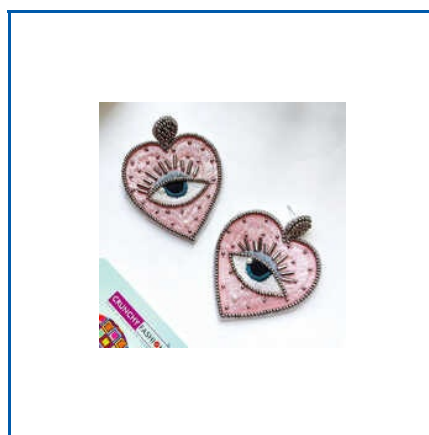

HEART EYE BEADED EARRINGS