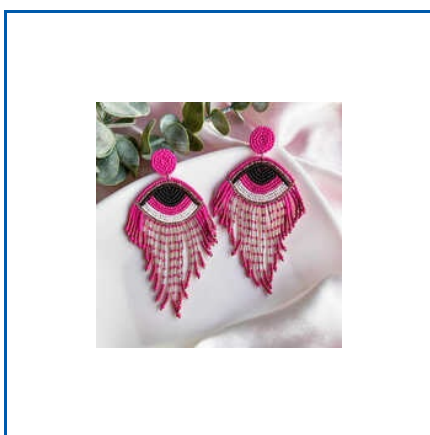

Beaded *Earrings*

We Deliver What We Promise.

34 Mm Diamond Coated Rotor Cups for Bd 380 and Bd 448, Airjet Looms Machine, All Type of Spinning Waste, B D 200 R N Open End Spinning Machine, B D 330 Open End Spinning Machine, Carding Machine, Cotton Coil, Cotton or Cotton Waste Bale Press Machine, D K 760 Carding Machine, D K 803 Carding Machine, Open End Spinning Machine, Polyester Waste, Rapier Looms Machine, Recycled Viscose Fiber, Spinning Machine Spare Parts, Etc.

MODERN EYE BEADED EARRINGS

EYE HEART EYE BEADED EARRINGS

HEART EYE BEADED EARRINGS

About Us

Fine Exports is among top notch companies on which customers have complete faith to avail products such as Modern Beaded Earrings, PP Fabric Rope, Modern Cushion Covers, Wedding Anniversary Hoop, etc. We have always prioritized customer satisfaction, premium quality, timely delivery and professionalism, which has contributed to our grand success. We are happy to state that every customer whom we have served till now is satisfied and gives us repeated business. We are looking forward to improvise and add more to our line of products so that wider demands of customers can be met at our podium.