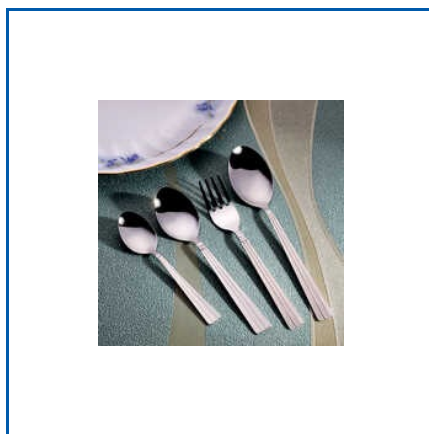

RAINBOW MIRROR FINISH CUTLERY

SET