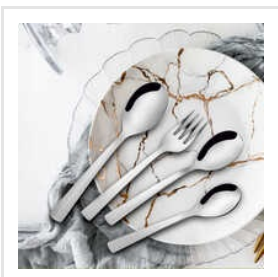

The designs of our cutlery range exude a distinct appeal rarely found anywhere in the market. Just take a look at our products and decide for yourself. Exceptional designs coupled with outstanding finishing are the major attributes of our cutlery sets. We offer cutlery sets in multiple designs, patterns, and finishes. Some patterns like Flora, Volga, Pearl Silver, Imperial Silver, Tulip Gold, and Tulip Rose Gold are simply treats to the eyes. People having a semblance of interest in cutlery could hardly resist these designs. Our cutlery sets elevate the dining experience at home, restaurants, or banquets. An emblem of creativity, innovative thinking, and artistry of talented silversmiths, Steeledge products are irresistible for one and all!

**Imperial Gold Cutlery Set**

**Tulip Rose Gold Cutlery Set**

**Imperial Silver Cutlery Set**

**Orchid Mirror Finish Cutlery Set**

**Pearl Silver Cutlery Set**

**Galaxy Lazer Finish Cutlery Set**

**Sleek Mirror Finish Cutlery Set**