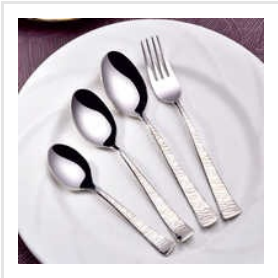

The designs of our cutlery range exude a distinct appeal rarely found anywhere in the market. Just take a look at our products and decide for yourself. Exceptional designs coupled with outstanding finishing are the major attributes of our cutlery sets. We offer cutlery sets in multiple designs, patterns, and finishes. Some patterns like Flora, Volga, Pearl Silver, Imperial Silver, Tulip Gold, and Tulip Rose Gold are simply treats to the eyes. People having a semblance of interest in cutlery could hardly resist these designs. Our cutlery sets elevate the dining experience at home, restaurants, or banquets. An emblem of creativity, innovative thinking, and artistry of talented silversmiths, Steeledge products are irresistible for one and all!

## Our Products

**Polka Mirror Finish Cutlery Set**

**Platinum Silver Cutlery Set**

**Twinkle Lazer Finish Cutlery Set**

**Lycra Mirror Finish Cutlery Set**

**Zebra Cutlery Set**

**Impress Mirror Finish Cutlery Set**

**Imperial Gold Cutlery Set**

**Tulip Rose Gold Cutlery Set**

**Imperial Silver Cutlery Set**

**Orchid Mirror Finish Cutlery Set**

**Pearl Silver Cutlery Set**

**Galaxy Lazer Finish Cutlery Set**

**Sleek Mirror Finish Cutlery Set**