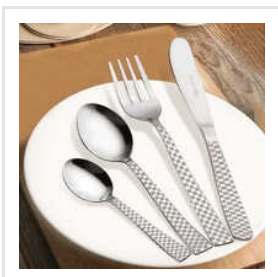

Diamond Lazer Finish Cutlery Set