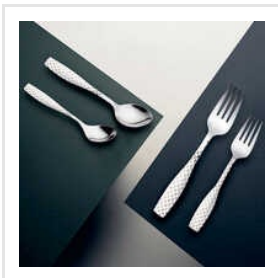

The designs of our cutlery range exude a distinct appeal rarely found anywhere in the market. Just take a look at our products and decide for yourself. Exceptional designs coupled with outstanding finishing are the major attributes of our cutlery sets. We offer cutlery sets in multiple designs, patterns, and finishes. Some patterns like Flora, Volga, Pearl Silver, Imperial Silver, Tulip Gold, and Tulip Rose Gold are simply treats to the eyes. People having a semblance of interest in cutlery could hardly resist these designs. Our cutlery sets elevate the dining experience at home, restaurants, or banquets. An emblem of creativity, innovative thinking, and artistry of talented silversmiths, Steeledge products are irresistible for one and all!

**Imperial Gold Cutlery Set**

**Tulip Rose Gold Cutlery Set**

**Imperial Silver Cutlery Set**

**Orchid Mirror Finish Cutlery Set**

**Pearl Silver Cutlery Set**

**Galaxy Lazer Finish Cutlery Set**

**Sleek Mirror Finish Cutlery Set**