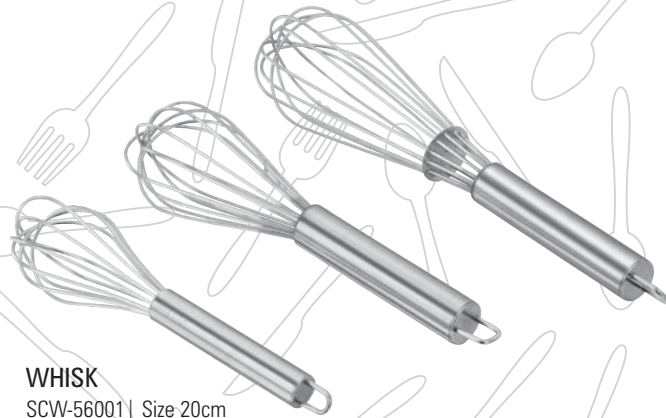

Steel edge®

SQUARE
Code : SCW-53001
Finish : Stainless Steel

CUTLERY HOLDERS

Steel edge®

ROUND
Code : SCW-53002
Finish : Stainless Steel

NAPKIN HOLDERS

TISSUE HOLDER BUBBLE
Code : SCW-54001

TISSUE HOLDER PRIDE
Code : SCW-54002

TISSUE HOLDER PYRAMID
Code : SCW-54003

TRAY
Code : SCW-53003
Finish : Stainless Steel

SQUARE
Code : SCW-53004
Finish : Wooden

NAPKIN TRAY TISSUE
HOLDER
Code : SCW-54004

COASTER CLASSIC
Code : SCW-55001

COASTER EXCLUSIVE
Code : SCW-55002

Steel edge®

WHISK
SCW-56001 | Size 20cm
SCW-56002 | Size 22cm
SCW-56003 | Size 26cm

KITCHEN ACCESSORIES

Steel edge®

PIZZA CUTTER STEELD
Code : SCW-57001

KITCHEN ACCESSORIES

EGG BEATER (STEELO)
Code : SCW-58001