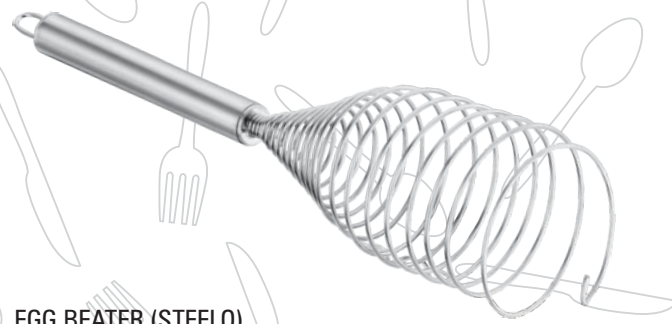

TISSUE HOLDER PYRAMID
Code : SCW-54003

TRAY
Code : SCW-53003
Finish : Stainless Steel

SQUARE
Code : SCW-53004
Finish : Wooden

NAPKIN TRAY TISSUE
HOLDER
Code : SCW-54004

COASTER CLASSIC
Code : SCW-55001

COASTER EXCLUSIVE
Code : SCW-55002

Steel edge®

WHISK
SCW-56001 | Size 20cm
SCW-56002 | Size 22cm
SCW-56003 | Size 26cm

KITCHEN ACCESSORIES

Steel edge®

PIZZA CUTTER STEELD
Code : SCW-57001

KITCHEN ACCESSORIES

EGG BEATER (STEELO)
Code : SCW-58001

EGG BEATER (EXC.)
Code : SCW-58002

POTATO MASHER ROUND
Code : SCW-59001

POTATO MASHER OVAL
Code : SCW-59002

ELEGANT SALT AND PEPPER
Code : SCW-60001

APPLE SALT AND PEPPER
Code : SCW-60002

LIPSTICK SALT AND PEPPER
Code : SCW-60003