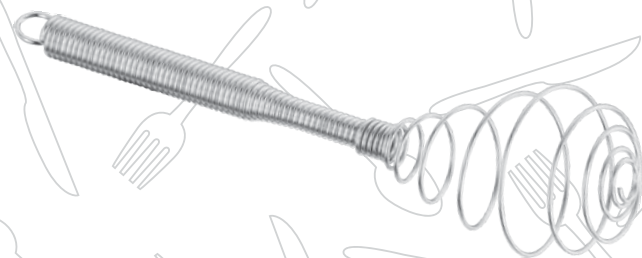

TISSUE HOLDER PYRAMID
Code : SCW-54003

TRAY
Code : SCW-53003
Finish : Stainless Steel

SQUARE
Code : SCW-53004
Finish : Wooden

NAPKIN TRAY TISSUE
HOLDER
Code : SCW-54004

COASTER CLASSIC
Code : SCW-55001

COASTER EXCLUSIVE
Code : SCW-55002

Steel edge®

WHISK
SCW-56001 | Size 20cm
SCW-56002 | Size 22cm
SCW-56003 | Size 26cm

KITCHEN ACCESSORIES

Steel edge®

PIZZA CUTTER STEELD
Code : SCW-57001

KITCHEN ACCESSORIES

EGG BEATER (STEELO)
Code : SCW-58001