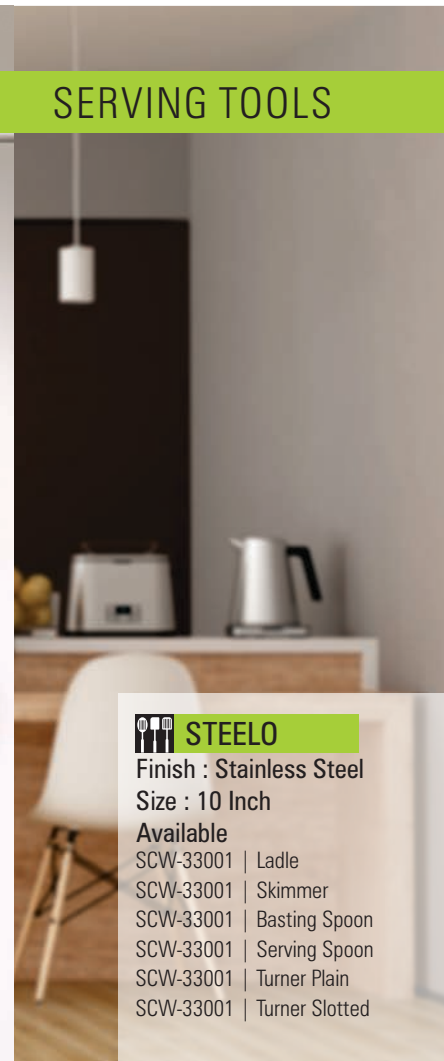

Steel edge®

SERVING TOOLS