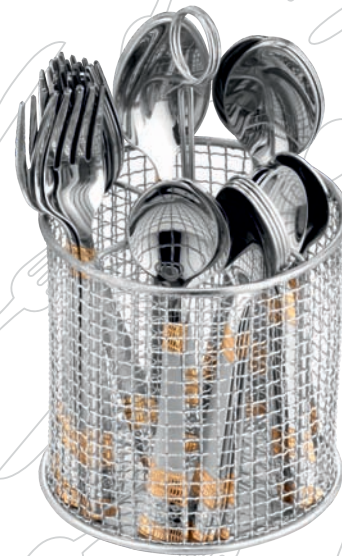

Steel edge®

SQUARE
Code : SCW-53001
Finish : Stainless Steel

CUTLERY HOLDERS

Steel edge®

ROUND
Code : SCW-53002
Finish : Stainless Steel

NAPKIN HOLDERS

TISSUE HOLDER BUBBLE
Code : SCW-54001

TISSUE HOLDER PRIDE
Code : SCW-54002

TISSUE HOLDER PYRAMID
Code : SCW-54003

TRAY
Code : SCW-53003
Finish : Stainless Steel

SQUARE
Code : SCW-53004
Finish : Wooden

NAPKIN TRAY TISSUE
HOLDER
Code : SCW-54004

COASTER CLASSIC
Code : SCW-55001

COASTER EXCLUSIVE
Code : SCW-55002