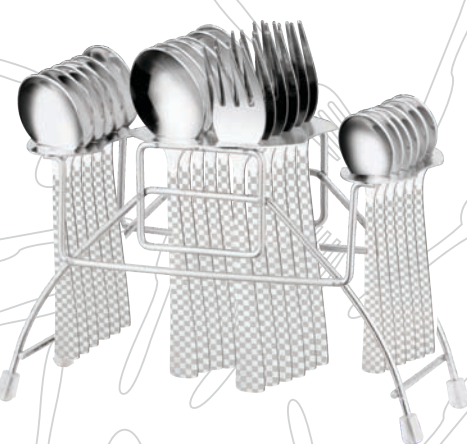

CUTLERY STAND

Code : SCW-30006

Model : Platinum Silver

Qty. : 24 Pcs.

Available

- | | |
|------------------------|------------------------|
| 6 Pcs. - Tea Spoon | 6 Pcs. - Tea Spoon |
| 6 Pcs. - Dessert Spoon | 6 Pcs. - Dessert Spoon |
| 6 Pcs. - Dessert Fork | 6 Pcs. - Dessert Fork |
| 6 Pcs. - Master Spoon | 6 Pcs. - Dessert Knife |

Steel edge®

CUTLERY STANDS

CUTLERY STAND

Code : SCW-31001
Model : Galaxy
Qty. : 24 Pcs.
Available

- | | |
|------------------------|------------------------|
| 6 Pcs. - Tea Spoon | 6 Pcs. - Tea Spoon |
| 6 Pcs. - Dessert Spoon | 6 Pcs. - Dessert Spoon |
| 6 Pcs. - Dessert Fork | 6 Pcs. - Dessert Fork |
| 6 Pcs. - Master Spoon | 6 Pcs. - Dessert Knife |

Steel edge®

CUTLERY STAND

Code : SCW-32001
Model : Rainbow
Qty. : 24 Pcs.
Available

- | |
|------------------------|
| 6 Pcs. - Tea Spoon |
| 6 Pcs. - Dessert Spoon |
| 6 Pcs. - Dessert Fork |
| 6 Pcs. - Master Spoon |