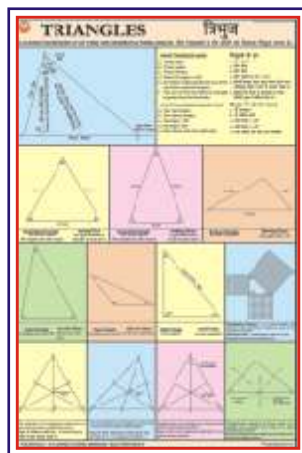

- MKS06A Mensuration Chart
- MKS06B Graph Chart Laminated
- MKS06C Shapes & Figures (Description of Figures with their angles & construction)
- MKS06D Chart of Math symbol
- MKS06E Algebra Identities

per set Rs. 1050.00