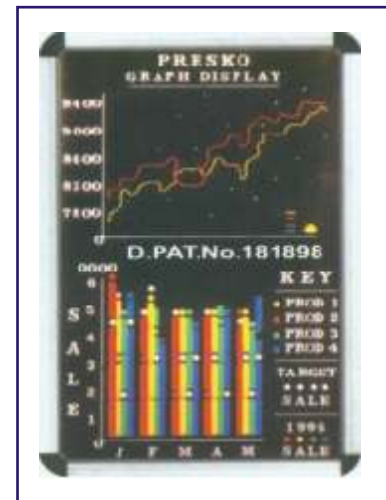

PRESKOGRAPH AIDS & INTERCHANGEABLE BOARDS

It is a unique and effective system of interchangeable letters & figures and graph symbols with which any kind of information can be displayed in an elegant way by joint pressing the letters and figures and graph symbols in the closed perforated back ground. The same can be changed at your will.

It is ideal for instantaneous layout planning & the first hand Knowledge of coming events. These are must for institutions & offices.

Size of Panel with Frame		Total No. of Letters & Figures in each set	Price with frame			
in cm	in inches		with letters		without letters	
61x30	24 × 12	305	PB03WL	1375.00	PB03	950.00
61x45	24 × 18	410	PB04WL	1925.00	PB04	1325.00
91x61	36 × 24	750	PB05WL	3900.00	PB05	2700.00
122x91	48 × 36	1050	PB08WL	5950.00	PB08	4325.00
152x122	60 × 48	1350	PB12WL	9400.00	PB12	7200.00
183x122	72 × 48	1350	PB15WL	10850.00	PB15	8650.00