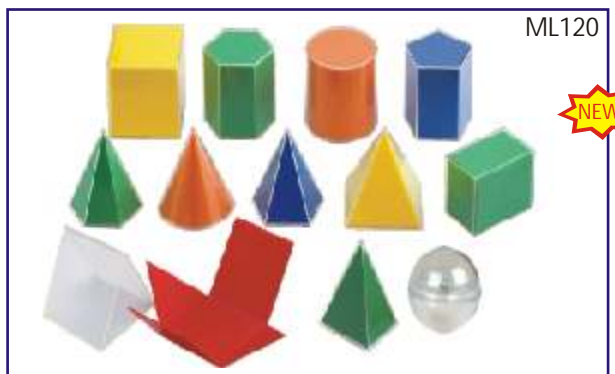

ML120 Folding Geo Solid: This resource allows children to connect 3D solid with its 2D representation, and to deduce formulae for surface areas and volumes. It includes coloured folding shapes and transparent plastic shapes.
per set Rs. 560.00