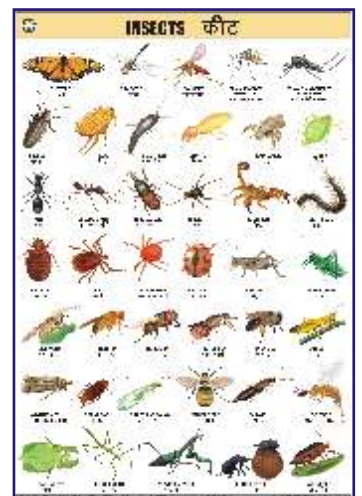

Price : CC51 - CC60 each Rs. 140.00

CC66 Shapes & Colours **NEW**

CC61 onwards each Rs. 160.00

MORAL STORY CHARTS

Each Chart size 50 × 75 cm (Laminated) (English & Hindi Combined)

- MS01 Thirsty Crow
- MS02 Hare & the Lion (K M Ta Te)
- MS03 Greedy Dog (K M Ta Te)
- MS04 Monkey & Hawker
- MS05 Hare & the Tortoise (K M Ta Te)
- MS06 Fox & the Crow (K M Ta Te)
- MS07 Grapes are Sour
- MS08 Unity is Strength (K M Ta Te)
- MS09 Who will bell the Cat (K M Ta Te)
- MS10 Lion & the Mouse (K M Ta Te)
- MS11 Hen that laid Golden Eggs
- MS12 Selfish Friendship (K M Ta Te)
- MS13 Wolf & the lamb (K M Ta Te)
- MS14 United we stand, Divided we fall
- MS15 The Ant & the Dove (K M Ta Te)
- MS16 Live & let Live
- MS17 Two Cats & the Monkey (K M Ta Te)
- MS18 Shepherd Boy (K M Ta Te)
- MS19 Two Friends & the Bear (K M Ta Te)
- MS20 Slave & the lion (K M Ta Te)
- MS21 Fox & the Crane (K M Ta Te)
- MS22 Faithful Dog
- MS23 We can never please everyone
- MS24 Elephant's Revenge
- MS25 Crocodile & the Monkey (K M Ta Te)
- MS26 Two Wise Goats
- MS27 Horse & Buffalo (K M Ta Te)
- MS28 Truthful Woodcutter
- MS29 Think before you Act (K M Ta Te)
- MS30 Honesty is Best Policy
- MS31 Pride has a fall (K M Ta Te)
- MS32 Gold from the Mother Earth
- MS33 King Mayadas (Golden Touch)
- MS34 The Great Scholar
- MS35 Brahmin & the Boatman