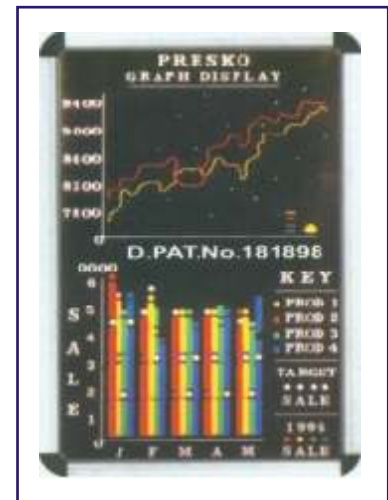

PRESKOGRAPH AIDS & INTERCHANGEABLE BOARDS

It is a unique and effective system of interchangeable letters & figures and graph symbols with which any kind of information can be displayed in an elegant way by joint pressing the letters and figures and graph symbols in the closed perforated back ground. The same can be changed at your will.

It is ideal for instantaneous layout planning & the first hand Knowledge of coming events. These are must for institutions & offices.

Size of Panel with Frame		Total No. of Letters & Figures in each set	Price with frame			
in cm	in inches		with letters		without letters	
61x30	24 × 12	305	PB03WL	1450.00	PB03	1000.00
61x45	24 × 18	410	PB04WL	2050.00	PB04	1400.00
91x61	36 × 24	750	PB05WL	4100.00	PB05	2875.00
122x91	48 × 36	1050	PB08WL	6250.00	PB08	4600.00
152x91	60 × 36	1050	PB11WL	9250.00	PB11	7000.00
152x122	60 × 48	1350	PB12WL	9900.00	PB12	7600.00
183x122	72 × 48	1350	PB15WL	11400.00	PB15	9100.00