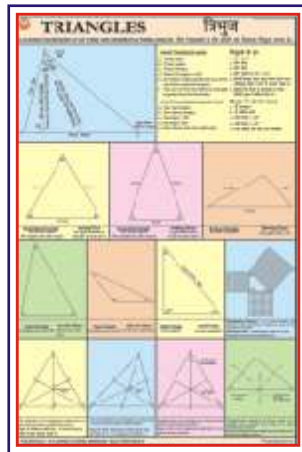

- MKS06A Mensuration Chart
- MKS06B Graph Chart Laminated
- MKS06C Shapes & Figures (Description of Figures with their angles & construction)
- MKS06D Chart of Math symbol
- MKS06E Algebra Identities

per set Rs. 1100.00