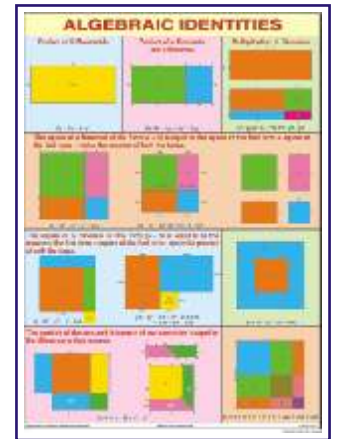

PRIMARY

Size 50 x 75 cm LAMINATED

- MP01 English Numerical
- MP02 Addition
- MP03 Subtraction
- MP04 Multiplication
- MP05 Division
- MP06 Multiplication Table
- MP07 Roman Numerical Chart

English or Hindi each Rs. 96.00

UPPER PRIMARY

Size 50 x 75 cm LAMINATED

- MUP01 Number system
- MUP02 Algebra-definitions and formulae
- MUP03 Addition of rational numbers
- MUP04 Multiplication of rational numbers
- MUP05 Some Geometrical concepts
- MUP06 Angles
- MUP07 Pair of Angles
- MUP08 Triangles
- MUP09 Quadrilateral
- MUP10 Circle
- MUP11 Congruent Triangles
- MUP12 Properties of Circles
- MUP13 Mensuration - I
- MUP14 Mensuration - II
- MUP15 Profit & Loss

English And Hindi each Rs. 96.00

English Only each Rs. 96.00