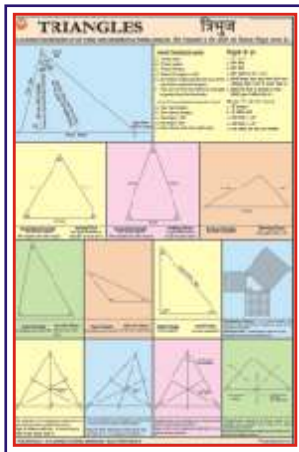

- MKS06A Mensuration Chart
- MKS06B Graph Chart Laminated
- MKS06C Shapes & Figures (Description of Figures with their angles & construction)
- MKS06D Chart of Math symbol
- MKS06E Algebra Identities

per set Rs. 1100.00