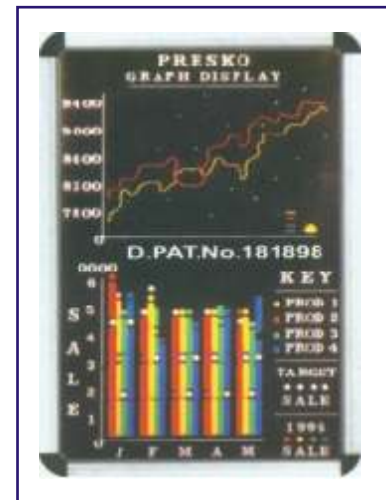

PRESKOGRAPH AIDS & INTERCHANGEABLE BOARDS

It is a unique and effective system of interchangeable letters & figures and graph symbols with which any kind of information can be displayed in an elegant way by joint pressing the letters and figures and graph symbols in the closed perforated back ground. The same can be changed at your will.

It is ideal for instantaneous layout planning & the first hand Knowledge of coming events. These are must for institutions & offices.

Size of Panel with Frame		Total No. of Letters & Figures in each set	Price with frame			
in cm	in inches		with letters		without letters	
61x30	24 x 12	305	PB03WL	1450.00	PB03	1000.00
61x45	24 x 18	410	PB04WL	2050.00	PB04	1400.00
91x61	36 x 24	750	PB05WL	4100.00	PB05	2875.00
122x91	48 x 36	1050	PB08WL	6250.00	PB08	4600.00
152x91	60 x 36	1050	PB11WL	9250.00	PB11	7000.00
152x122	60 x 48	1350	PB12WL	9900.00	PB12	7600.00
183x122	72 x 48	1350	PB15WL	11400.00	PB15	9100.00