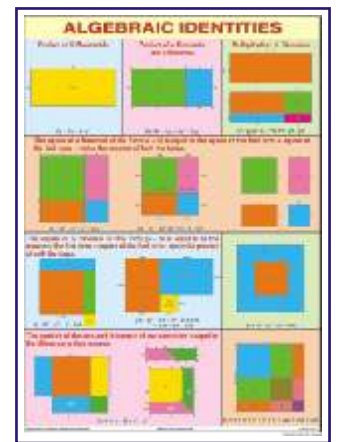

PRIMARY

Size 50 x 75 cm LAMINATED

- MP01 English Numerical
- MP02 Addition
- MP03 Subtraction
- MP04 Multiplication
- MP05 Division
- MP06 Multiplication Table
- MP07 Roman Numerical Chart

English or Hindi each Rs. 96.00

UPPER PRIMARY

Size 50 x 75 cm LAMINATED

- MUP01 Number system
- MUP02 Algebra-definitions and formulae
- MUP03 Addition of rational numbers
- MUP04 Multiplication of rational numbers
- MUP05 Some Geometrical concepts
- MUP06 Angles
- MUP07 Pair of Angles
- MUP08 Triangles
- MUP09 Quadrilateral
- MUP10 Circle
- MUP11 Congruent Triangles
- MUP12 Properties of Circles
- MUP13 Mensuration - I
- MUP14 Mensuration - II
- MUP15 Profit & Loss

English And Hindi each Rs. 96.00

English Only each Rs. 96.00