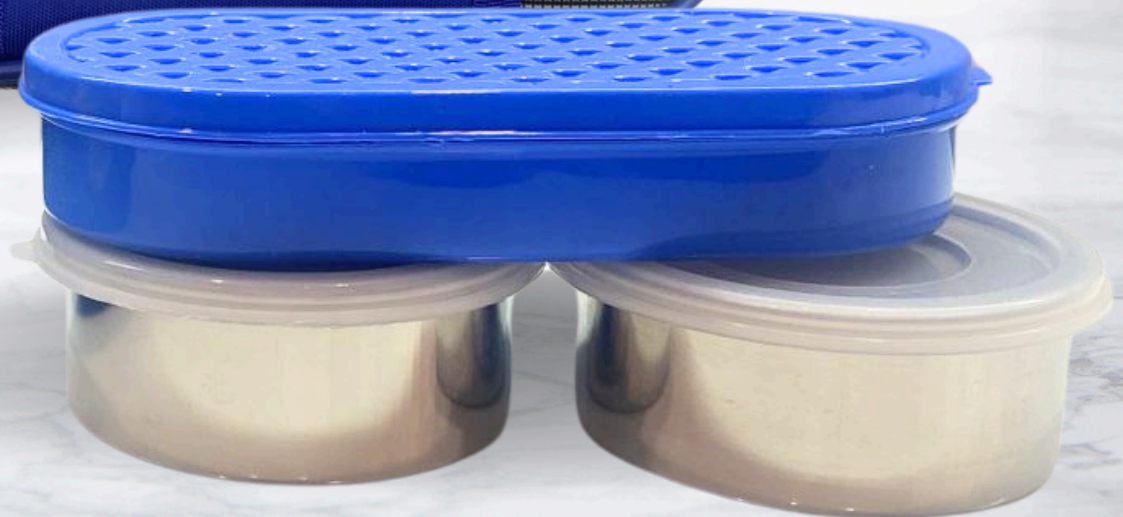

HOME STAR

BON TON
PLASTIC LUNCH BOX

GREEN