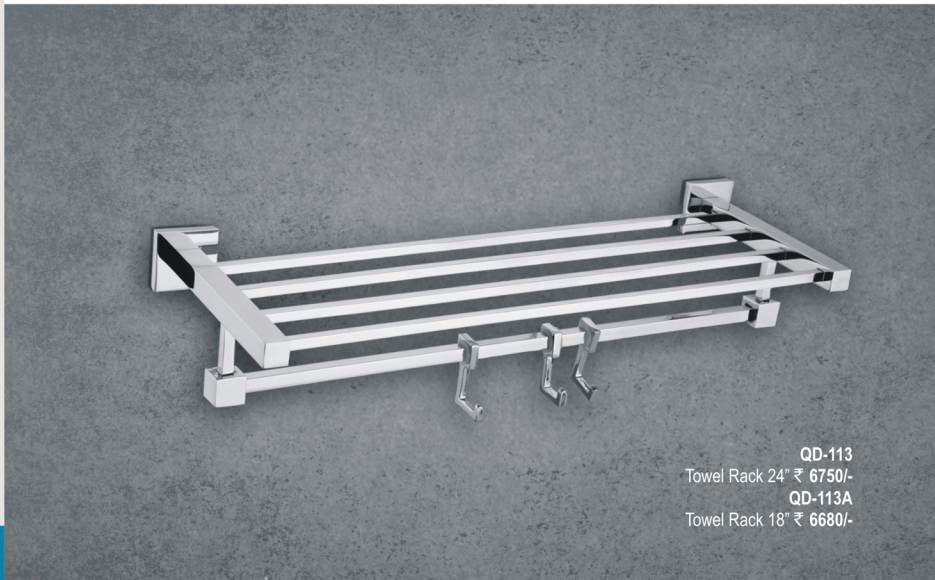

QB-108
Double Soap Dish
₹ 2390/-

QB-104
Tumbler Holder
₹ 1440/-

QB-105
Twin Robe Hook
₹ 1090/-

QB-111
Liquid Soap Dispenser
₹ 2020/-

QB-106
Paper Holder
₹ 1440/-

QB-107
Paper Holder with Flap
₹ 2050/-

QD-113
Towel Rack 24" ₹ 6750/-
QD-113A
Towel Rack 18" ₹ 6680/-

QUADRIK COLLECTION

Complete Bathroom Set of 5pcs.QD-101-05
₹ 6960/-

QD-101
Towel Rod 24" ₹ 2120/-
QD-101A
Towel Rod 18" ₹ 2090/-

QD-102
Towel Ring
₹ 1440/-

QD-107
Paper Holder with Flap
₹ 2050/-

QD-103
Soap Dish (Sheet)
₹ 1050/-