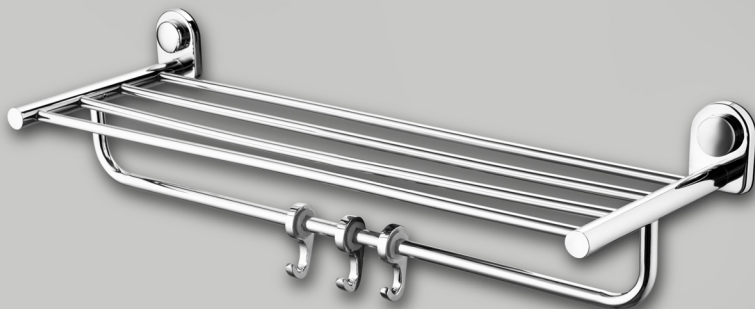

RL-111
Liquid Soap Dispenser
₹1780/-

RL-106
Paper Holder
₹ 830/-

RL-107
Paper Holder with Flap
₹ 1320/-

RL-105
Robe Hook
₹ 710/-

Complete Bathroom Set of 5pcs. SL-101-05 ₹ 3100/-

SLEEK COLLECTION

Towel Rack 24"
SL-113 ₹ 2760/-

Towel Rod 24"
SL-101 ₹ 890/-

SL-102
Towel Ring
₹ 570/-

SL-103
Soap Dish
₹ 570/-

SLEEK COLLECTION

SL-104
Tumbler Holder
₹ 690/-

SL-111
Liquid Soap Dispenser
₹ 1340/-

SL-108
Double Soap Dish
₹ 1190/-

SL-107
Paper Holder With Flap
₹ 1210/-