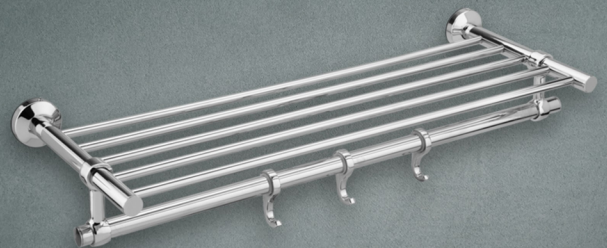

RL-113
Towel Rack 24" ₹ 4010/-
RL-113A
Towel Rack 18" ₹ 3930/-