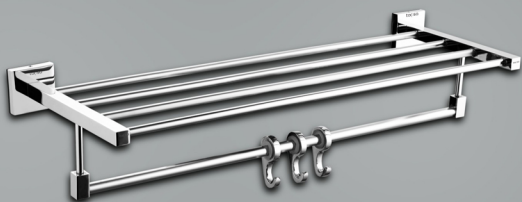

IT-107
Paper Holder with Flap
₹ 2050/-

IT-105
Twin Robe Hook
₹ 1090/-

QBIX COLLECTION

QB-103
Soap Dish
₹ 1440/-

QB-113
Towel Rack 24"
₹ 5750/-

QB-113A
Towel Rack 18"
₹ 5660/-

QB-101
Towel Rod 24"
₹ 2020/-

QB-101A
Towel Rod 18"
₹ 1990/-

Complete Bathroom Set of 5pcs. IT-101-05 ₹ 7700/-

QBIX COLLECTION

QB-102
Towel Ring
₹ 1460/-

QB-109
Tumbler Holder with Soap Dish
₹ 2390/-

QB-112
Liquid Soap Dispenser with Tumbler Holder
₹ 2730/-

QB-110
Double Tumbler Holder
₹ 2390/-