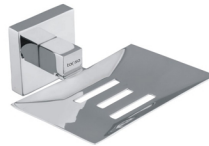

QB-108
Double Soap Dish
₹ 2390/-

QB-104
Tumbler Holder
₹ 1440/-

QB-105
Twin Robe Hook
₹ 1090/-

QB-111
Liquid Soap Dispenser
₹ 2020/-

QB-106
Paper Holder
₹ 1440/-

QB-107
Paper Holder with Flap
₹ 2050/-

QD-113
Towel Rack 24" ₹ 6750/-
QD-113A
Towel Rack 18" ₹ 6680/-

QUADRIK COLLECTION

Complete Bathroom Set of 5pcs.QD-101-05
₹ 6960/-

QD-101
Towel Rod 24" ₹ 2120/-
QD-101A
Towel Rod 18" ₹ 2090/-

QD-102
Towel Ring
₹ 1440/-

QD-107
Paper Holder with Flap
₹ 2050/-

QD-103
Soap Dish (Sheet)
₹ 1050/-

QD-108
Double Soap Dish (Sheet)
₹ 1760/-

QD-104
Tumbler Holder
₹ 1440/-

QD-111
Liquid Soap Dispenser
₹ 2020/-

QD-106
Paper Holder
₹ 1440/-

QD-105
Twin Robe Hook
₹ 1040/-

CR-113
Towel Rack 24" ₹ 4090/-
CR-113A
Towel Rack 18" ₹ 4020/-

CRUZE COLLECTION

Complete Bathroom Set of 5pcs.CR-101-05
₹ 6140/-

CR-101
Towel Rod 24" ₹ 1570/-
CR-101A
Towel Rod 18" ₹ 1530/-

CR-104
Tumbler Holder
₹ 1250/-

CR-102
Towel Ring
₹ 1370/-

CR-107
Paper Holder with Flap
₹ 1740/-