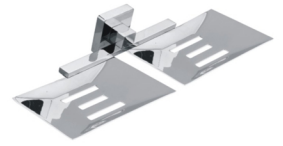

QUADRIK COLLECTION

Complete Bathroom Set of 5pcs.QD-101-05
₹ 6960/-

QD-101
Towel Rod 24" ₹ 2120/-
QD-101A
Towel Rod 18" ₹ 2090/-

QD-102
Towel Ring
₹ 1440/-

QD-107
Paper Holder with Flap
₹ 2050/-

QD-103
Soap Dish (Sheet)
₹ 1050/-

QD-108
Double Soap Dish (Sheet)
₹ 1760/-

QD-104
Tumbler Holder
₹ 1440/-

QD-111
Liquid Soap Dispenser
₹ 2020/-

QD-106
Paper Holder
₹ 1440/-

QD-105
Twin Robe Hook
₹ 1040/-

CR-113
Towel Rack 24" ₹ 4090/-
CR-113A
Towel Rack 18" ₹ 4020/-