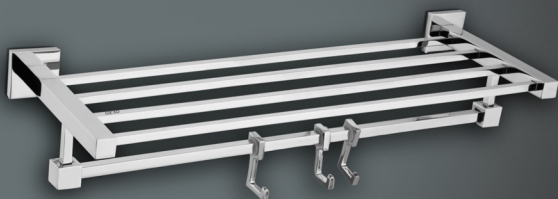

IT-113
Towel Rack 24" ₹ 6750/-
IT-113A
Towel Rack 18" ₹ 6690/-

IT-101
Towel Rod 24" ₹ 2120/-
IT-101A
Towel Rod 18" ₹ 2090/-

Complete Bathroom Set of 5pcs. IT-101-05 ₹ 7700/-

ITALIAN COLLECTION

IT-109
Tumbler Holder with Soap Dish
₹ 2380/-