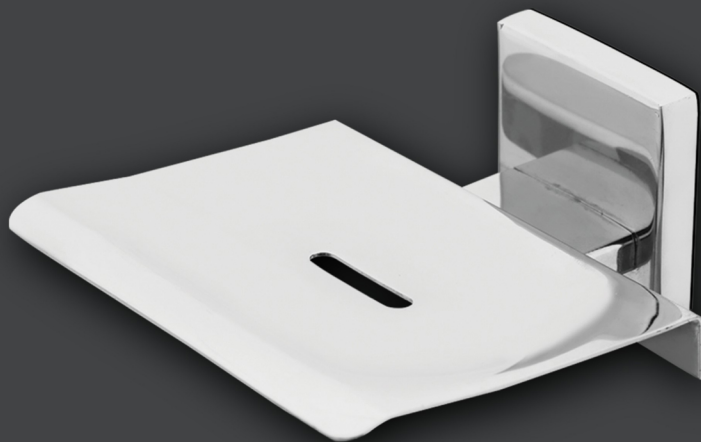

FL-102
Towel Ring
₹ 540/-

FL-109
Tumbler Holder with Soap Dish
₹ 1270/-

FLORA COLLECTION

FL-103
Soap Dish
₹ 530/-

FL-108
Double Soap Dish
₹ 1130/-

FL-104
Tumbler Holder
₹ 660/-

FL-111
Liquid Soap Dispenser
₹ 1650/-

FL-107
Paper Holder with Flap
₹ 1160/-

FL-105
Robe Hook
₹ 370/-

SQ-103
Soap Dish
₹ 600/-

SQUARO COLLECTION

Towel Rod 24"
SQ-101 ₹ 890/-

Towel Rack 24"
SQ-113 ₹ 2890/-

Complete Bathroom Set of 5pcs.CN-101-05 ₹ 5060/-