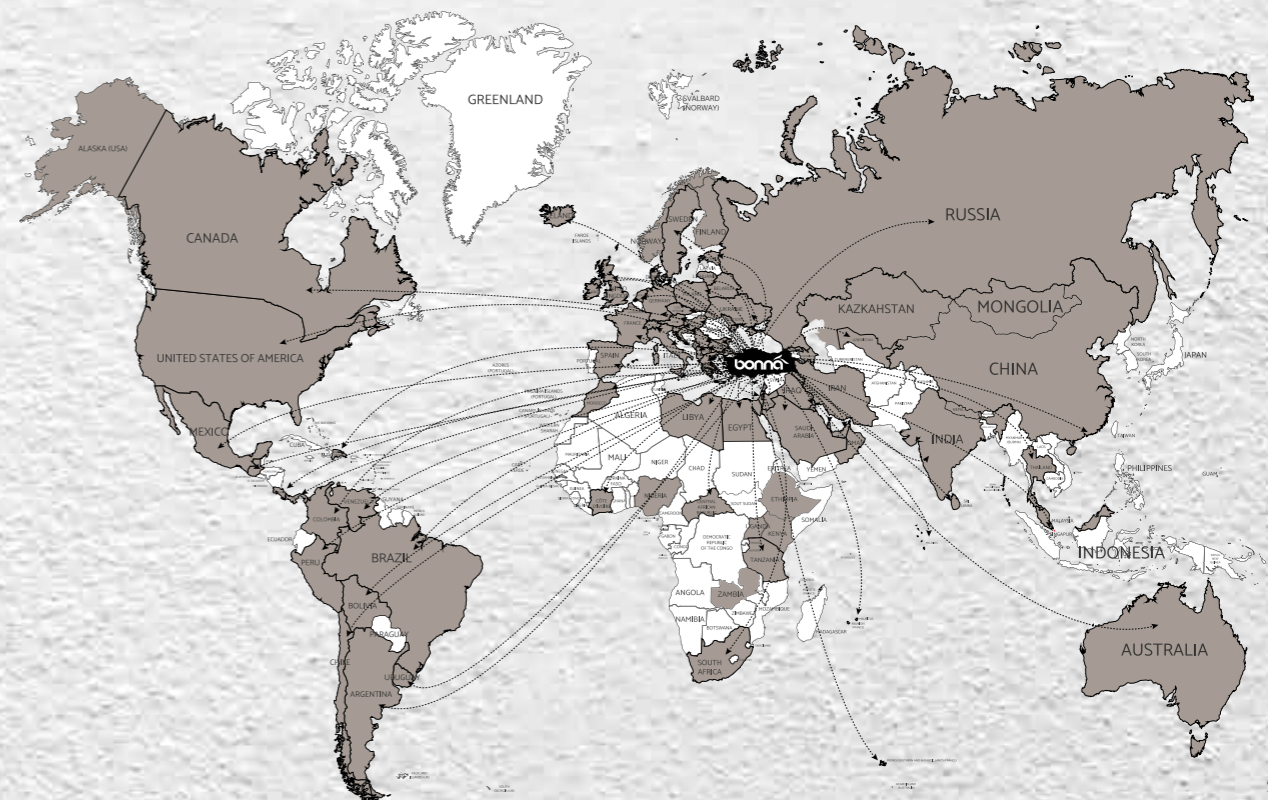

Serving Over 95+ Countries

About Bonna

Bonna, the HoReCa brand of Kar Porselen (est. 1983), was founded in 2014 to provide innovative products and solutions for hospitality industry. Today with 2 facilities in Kocaeli/Turkey and Bilecik/Turkey with 40 million pieces capacity per year, Bonna proudly serves sector professionals in over 95 countries and 6 continents.

Bonna All Over The World

95+ Countries

Sustainable BONNA

Our eco-optimized production and sustainable product quality go hand in hand, enabling us to create a sustainable future for everyone.

Lifetime-ECO FRIENDLY