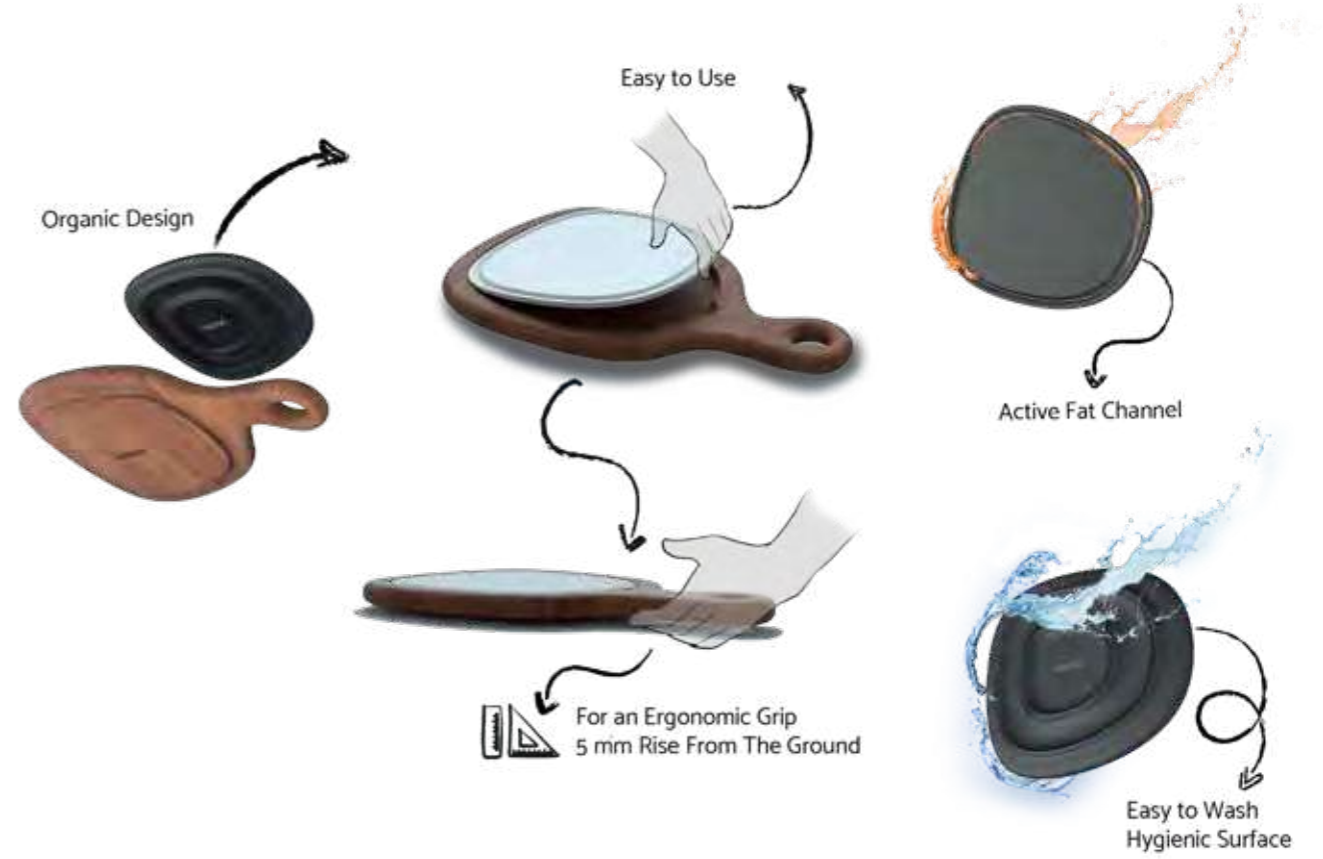

6

- Designed and manufactured in Turkey
- Ergonomic design, easy to hold
- 2 pcs set - beech wood main plate, porcelain service plate
- 5 mm above the surface for easy grip
- Active oil discharge channels
- Easy-to-wash
- Hygienic service surface