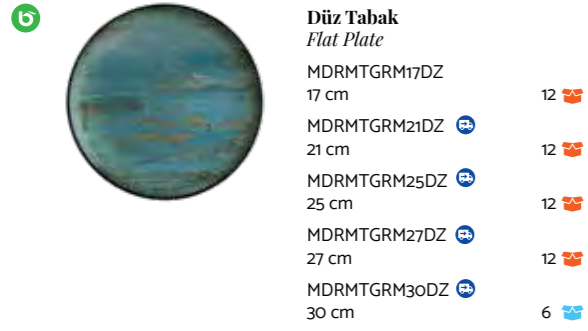

Compatible With
E104 MUG 03 KKN
E104 RIT 04 CPF
E104 RIT 05 CPF
E104 BNC 03 CF

☑ Made to Stock
☑ References in red are new products.
☑ Covered by BONNA Life Time Edge Chip Warranty

6 pcs
12 pcs
24 pcs