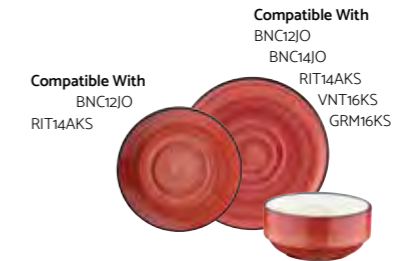

Kase
Oatmeal Bowl

- APSBNC6JO 6 cm 30 cc 24
- APSBNC12JO 12 cm 350 cc 12
- APSGRM17KKT 17 cm 12
- APSGRM19KKT 19 cm 12

- APSRIT12AKS 12 cm 290 cc 12
- APSRIT14AKS 14 cm 450 cc 12

- APSBNC12KS 12 cm 290 cc 24

- APSVNT8KS 8 cm 60 cc 24
- APSVNT16KS 16 cm 350 cc 12
- APSVNT18KS 18 cm 450 cc 6
- APSVNT22KS 22 cm 850 cc 6

- APSSTR10KS 10 cm 45 cc 24
- APSSTR27KS 27 cm 750 cc 6

- APSOPT20SH 20 cm 12

To view the full AURA PASSION Collection visit www.bonna.com.tr/collections/aura-passion/

Made to Stock
References in red are new products.
Covered by BONNA Life Time Edge Chip Warranty

6 pcs
12 pcs
24 pcs