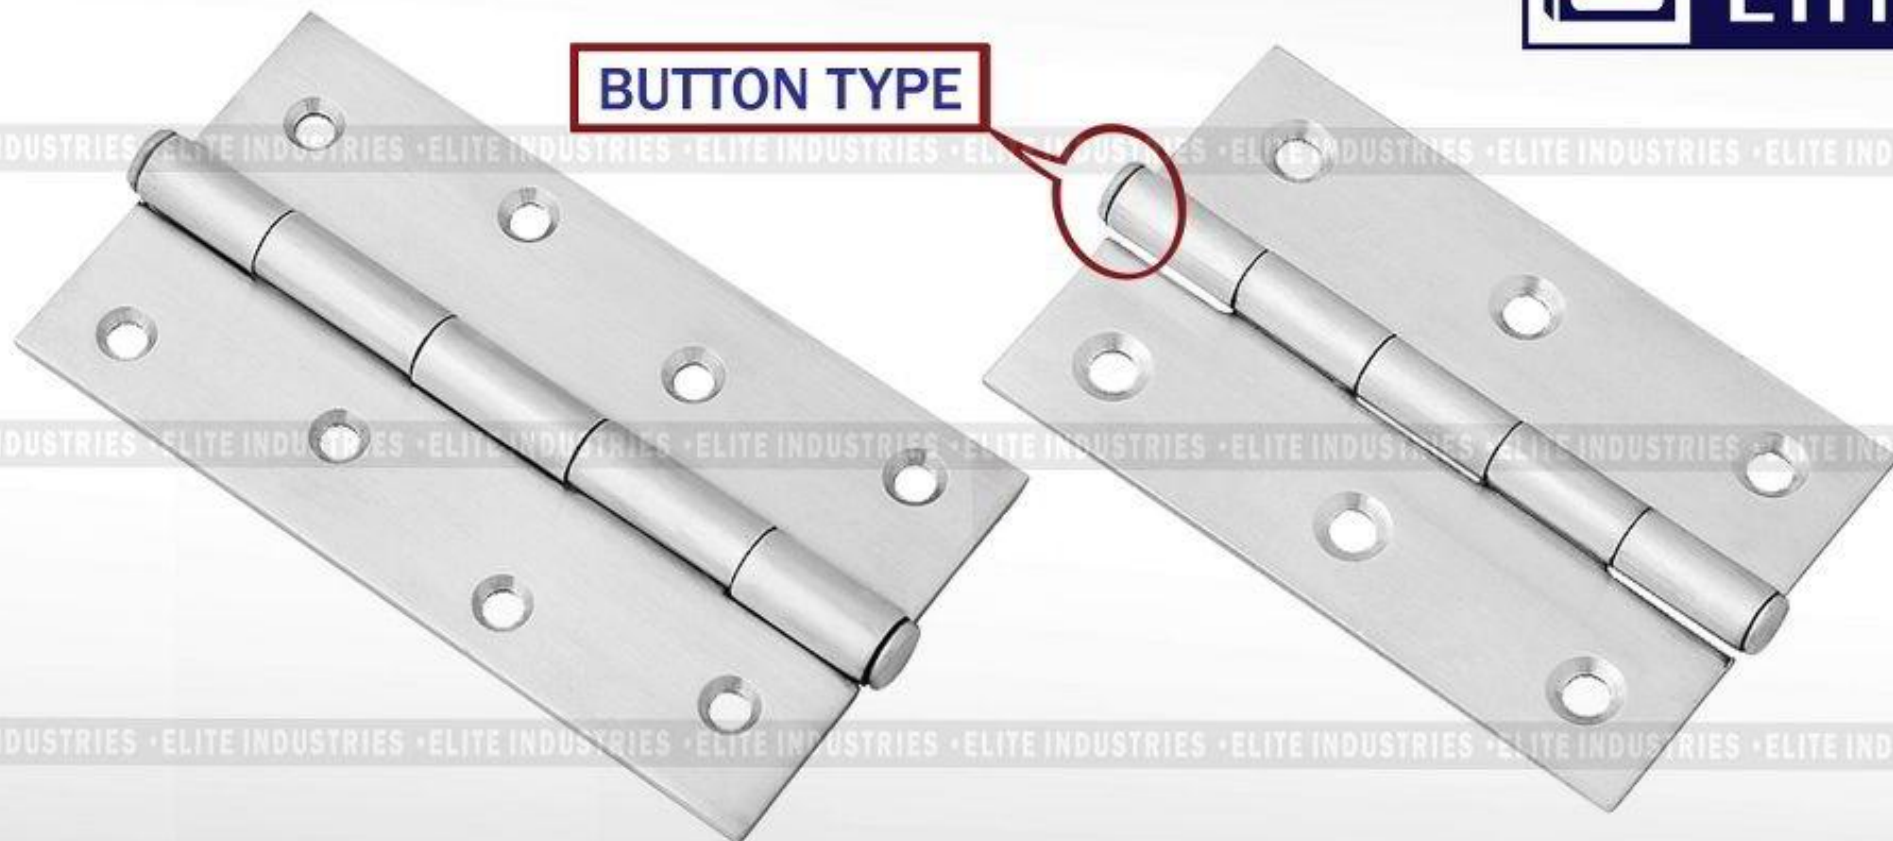

BUTTON TYPE