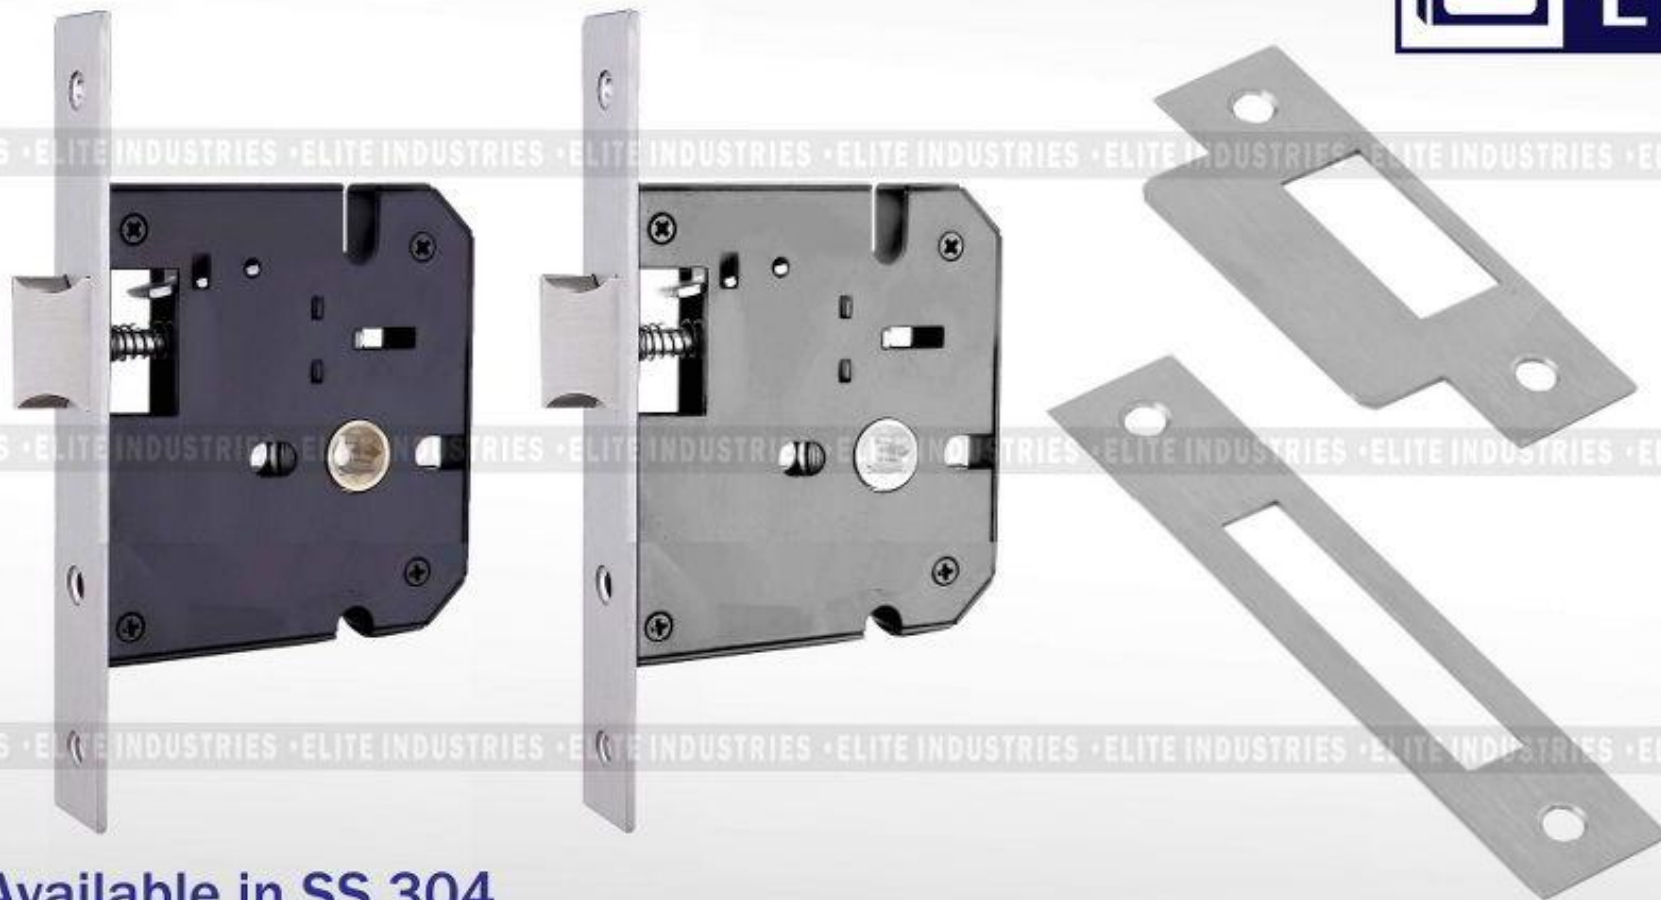

replyelite@gmail.com

SS01.40 - MORTISE HANDLE [KEY HOLE]

Also Available in SS 304

<http://www.eliteindustries.co.in>

replyelite@gmail.com

MORTISE LOCK

SS01.41 - MORTISE LOCK [SMALL LATCH TYPE]

Also Available in SS 304