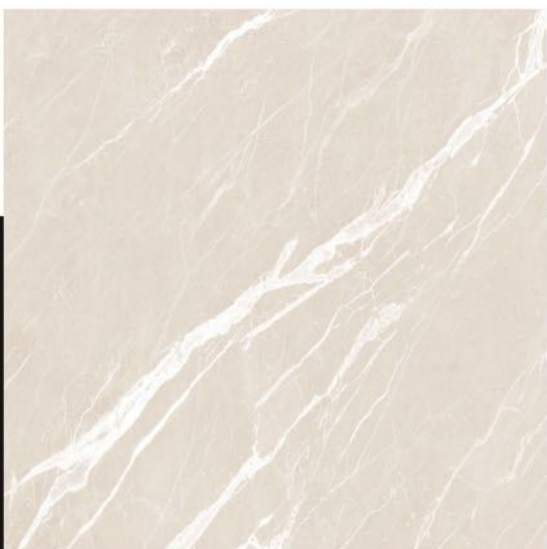

LIVING

BATHROOMS

KITCHEN

ROOM