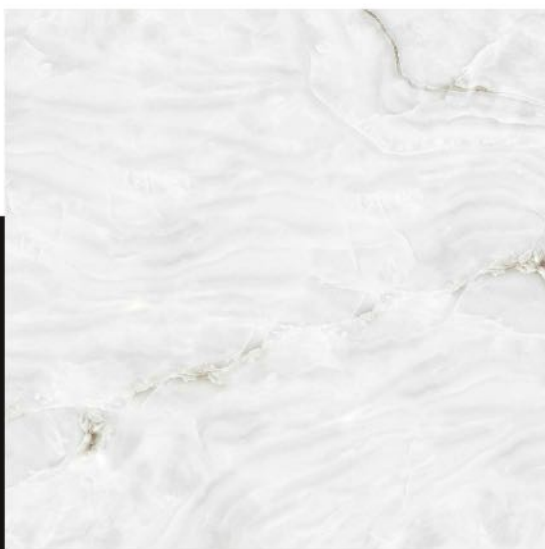

LIVING

BATHROOMS

KITCHEN

ROOM