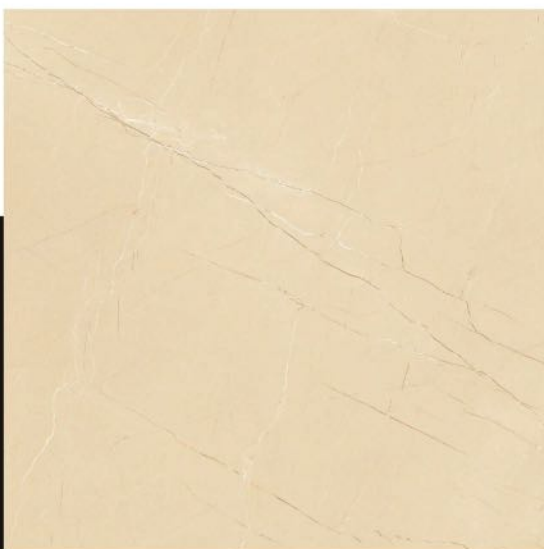

BATHROOMS

KITCHEN

ROOM

asia pacific  
ceramic

SAINA  
CREMA

800X  
800mm

POLISH  
FINISH

POLISHED  
Glazed Vitrified Tiles