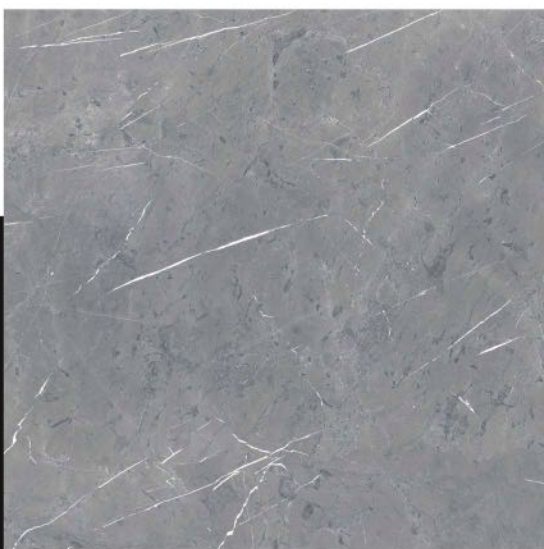

LIVING

BATHROOMS

KITCHEN

ROOM