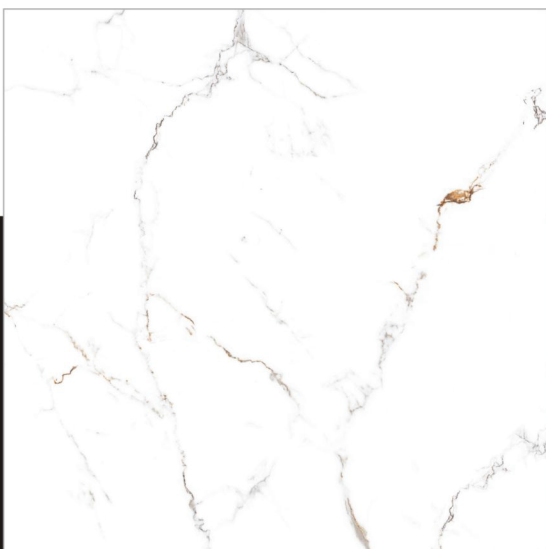

LIVING

BATHROOMS

KITCHEN

ROOM