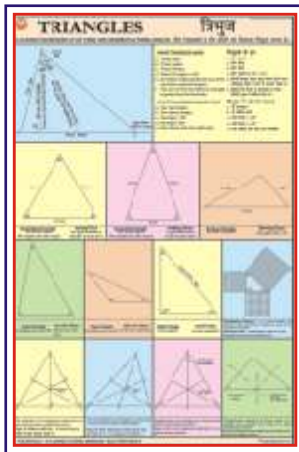

- MKS06A Mensuration Chart
- MKS06B Graph Chart Laminated
- MKS06C Shapes & Figures (Description of Figures with their angles & construction)
- MKS06D Chart of Math symbol
- MKS06E Algebra Identities

per set Rs. 1000.00