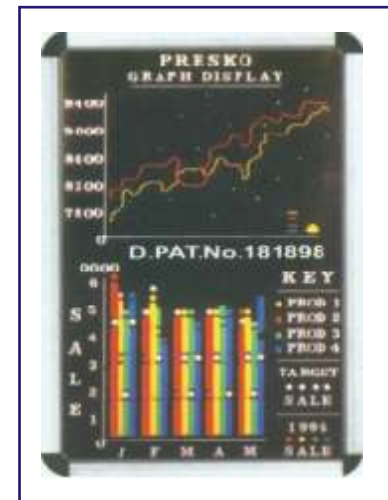

PRESKOGRAPH AIDS & INTERCHANGEABLE BOARDS

It is a unique and effective system of interchangeable letters & figures and graph symbols with which any kind of information can be displayed in an elegant way by joint pressing the letters and figures and graph symbols in the closed perforated back ground. The same can be changed at your will.

It is ideal for instantaneous layout planning & the first hand Knowledge of coming events. These are must for institutions & offices.

Size of Panel with Frame		Total No. of Letters & Figures in each set	Price with frame			
in cm	in inches		with letters		without letters	
61x30	24 × 12	305	PB03WL	1315.00	PB03	900.00
61x45	24 × 18	410	PB04WL	1825.00	PB04	1275.00
91x61	36 × 24	750	PB05WL	3750.00	PB05	2590.00
122x91	48 × 36	1050	PB08WL	5700.00	PB08	4100.00
152x122	60 × 48	1350	PB12WL	9000.00	PB12	6900.00
183x122	72 × 48	1350	PB15WL	10400.00	PB15	8300.00