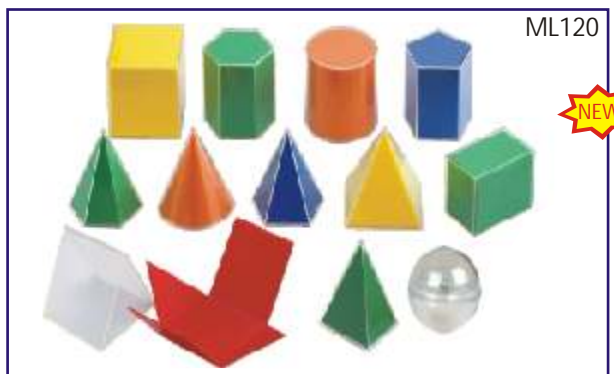

ML120 Folding Geo Solid: This resource allows children to connect 3D solid with its 2D representation, and to deduce formulae for surface areas and volumes. It includes coloured folding shapes and transparent plastic shapes.
per set Rs. 560.00