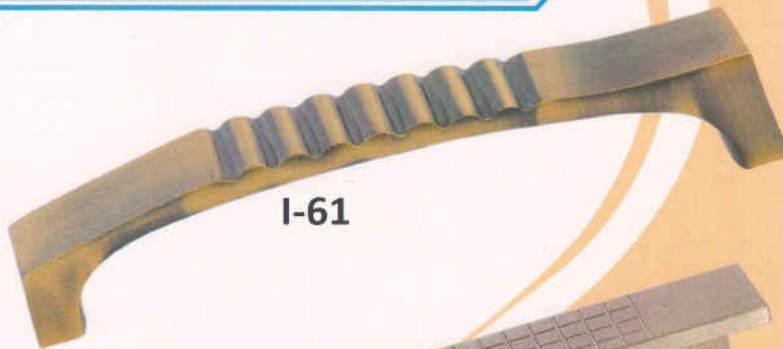

I-107

I-108

I-109

I-110

Brass Cabinet Handle

Available Finish : S.S. Two-Tone / Antique / Copper / Full C.P.

Size	96mm	128mm
Size	8"	10"

Brass Cabinet Handle