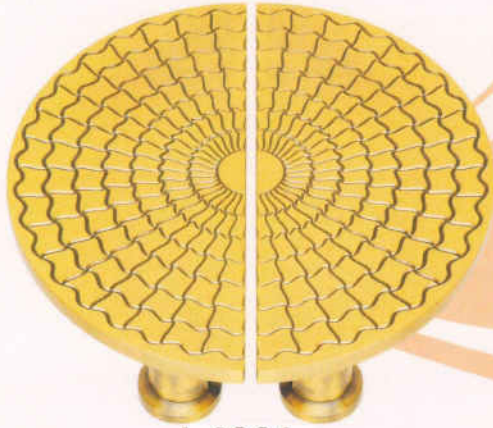

INFINITIE IMPEX
beginning of new era

Door and Glass Handle (50MM)

Available Finish : S.S. Two-Tone / Antique / Copper / Full C.P.
Note : S-501 to S-505 rate are same

Size	12"	18"

I-501

I-502

I-503

I-504

I-505

INFINITIE IMPEX
beginning of new era

Glass and Door Handle (152MM Round)

Available Finish : S.S. Two-Tone / Antique / Copper / Full C.P.
Note : S-4001 to S-4007 rate are same

Size	152mm Round
------	-------------