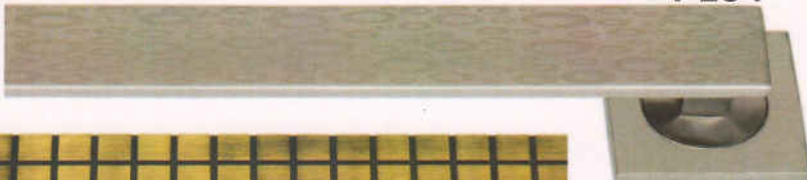

Available Finish : S.S. Two-Tone / Antique / Copper / Full C.P.

Size	10"	12"	16"	18"

I-101

I-102

I-103

I-104

I-105

I-106