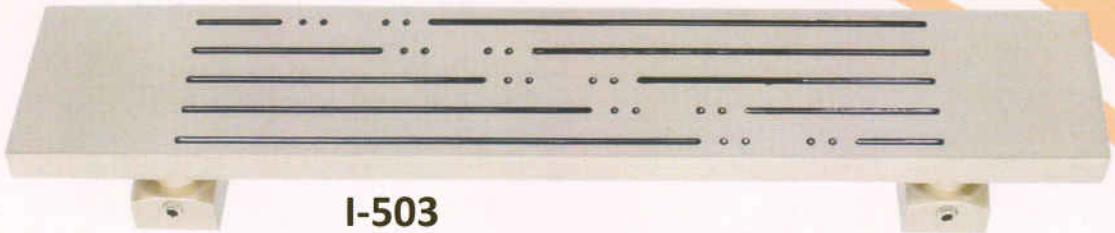

INFINITIE IMPEX
beginning of new era

Door and Glass Handle (50MM)

Available Finish : S.S. Two-Tone / Antique / Copper / Full C.P.
Note : S-501 to S-505 rate are same

Size	12"	18"

I-501

I-502

I-503

I-504