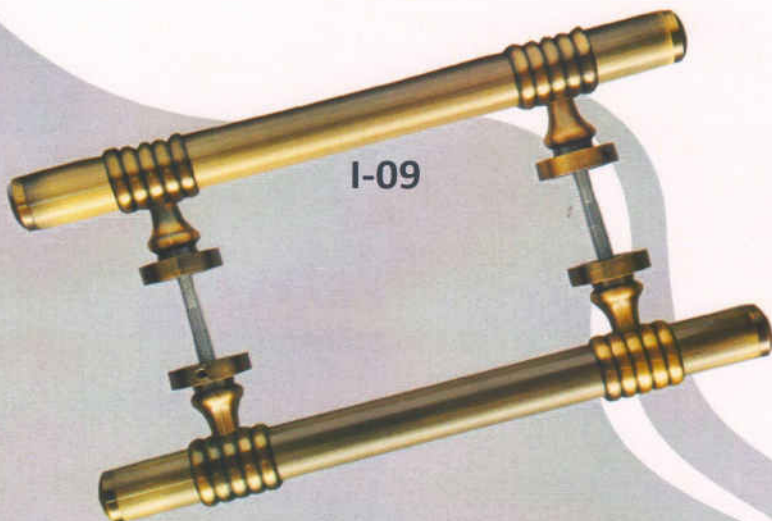

Brass Glass & Door Handle 25" mm

Available Finish : S.S. Two-Tone / Antique / Copper / Full C.P.

Size	10"	12"	16"
Size	18"	20"	24"