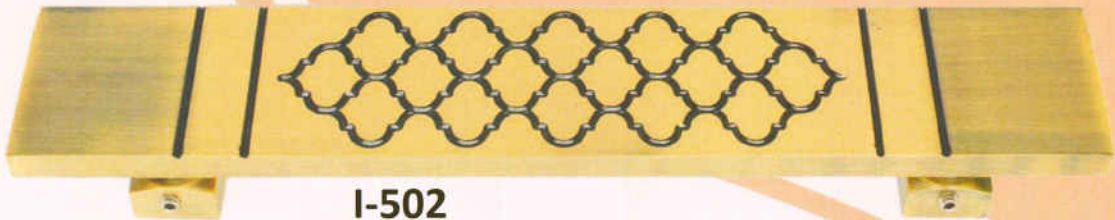

INFINITIE IMPEX
beginning of new era

Door and Glass Handle (50MM)

Available Finish : S.S. Two-Tone / Antique / Copper / Full C.P.
Note : S-501 to S-505 rate are same

Size	12"	18"

I-501

I-502

I-503

I-504