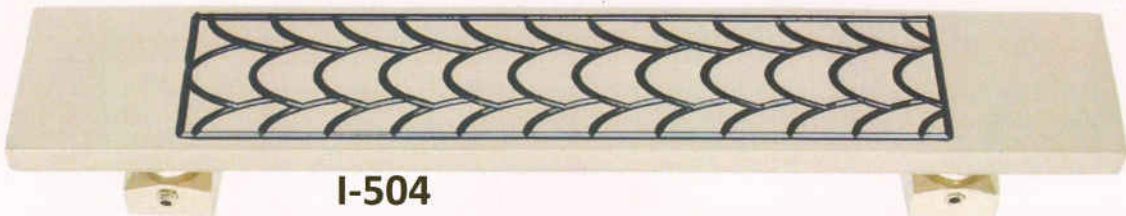

INFINITIE IMPEX
beginning of new era

Door and Glass Handle (50MM)

Available Finish : S.S. Two-Tone / Antique / Copper / Full C.P.
Note : S-501 to S-505 rate are same

Size	12"	18"

I-501

I-502

I-503

I-504