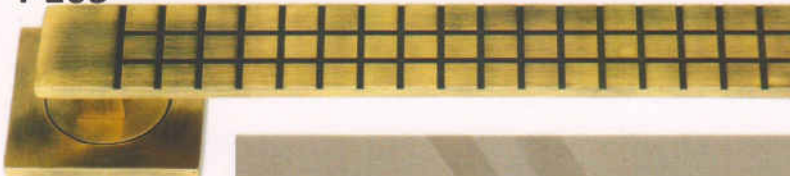

Available Finish : S.S. Two-Tone / Antique / Copper / Full C.P.

Size	10"	12"	16"	18"

I-101

I-102

I-103

I-104

I-105

I-106