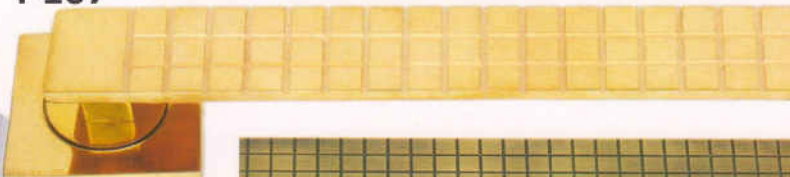

Brass Door Handle 32" mm

S-101 to S-110 All Rates are sam

Available Finish : S.S. Two-Tone / Antique / Copper / Full C.P.

Size	10"	12"	16"	18"

I-107