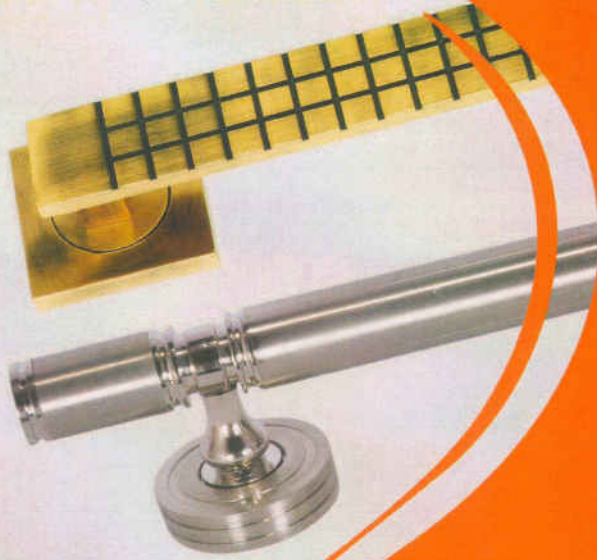

Size	10"	12"	16"
------	-----	-----	-----

I-4014

Door Handle

Available Finish :
S.S. Two-Tone / Antique / Copper / Full C.P.

Size	12"	15"	18"
------	-----	-----	-----

INFINITIE IMPEX
beginning of new era

INFINITIE IMPEX