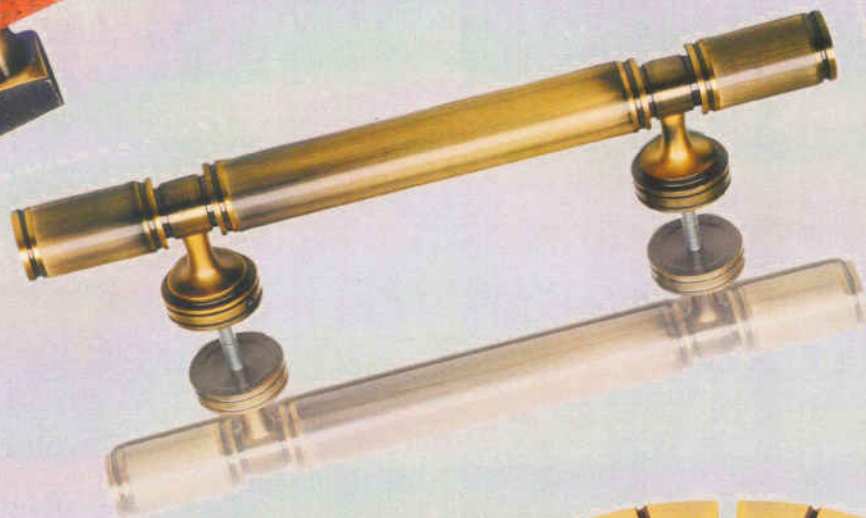

Size	10"	12"	16"
------	-----	-----	-----

I-4014

Door Handle

Available Finish :
S.S. Two-Tone / Antique / Copper / Full C.P.

Size	12"	15"	18"
------	-----	-----	-----

INFINITIE IMPEX
beginning of new era

INFINITIE IMPEX