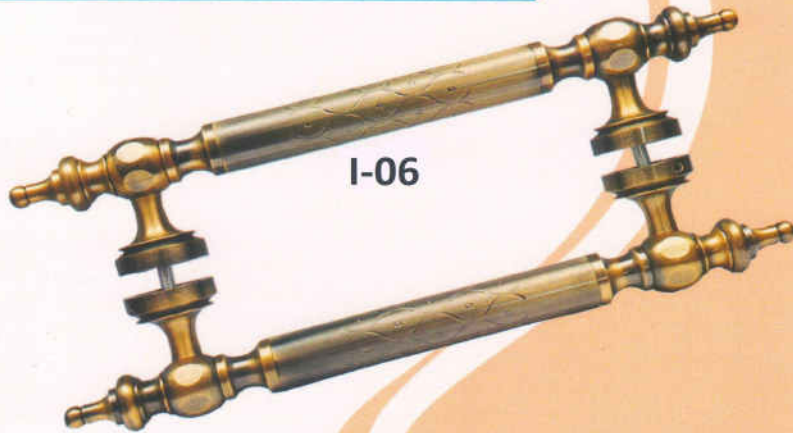

Size	8"(20mm)	10"	12"	16"	18"	20"	24"

I-01

I-02

Brass Door Handle 25" mm

Available Finish : S.S. Two-Tone / Antique / Copper / Full C.P.

Size	8"(20mm)	10"	12"	16"	18"	20"	24"

I-03

Brass Door Handle 25" mm

Available Finish : S.S. Two-Tone / Antique / Copper / Full C.P.

Size	8"(20mm)	10"	12"	16"	18"	20"	24"

I-04

Brass Door Handle 25" mm

Available Finish : S.S. Two-Tone / Antique / Copper / Full C.P.

Size	8"(20mm)	10"	12"	16"	18"	20"	24"

I-05

Brass Door Handle 25" mm

Available Finish : S.S. Two-Tone / Antique / Copper / Full C.P.

Size	8"(20mm)	10"	12"	16"	18"	20"	24"

Brass Glass & Door Handle 25" mm

Available Finish : S.S. Two-Tone / Antique / Copper / Full C.P.