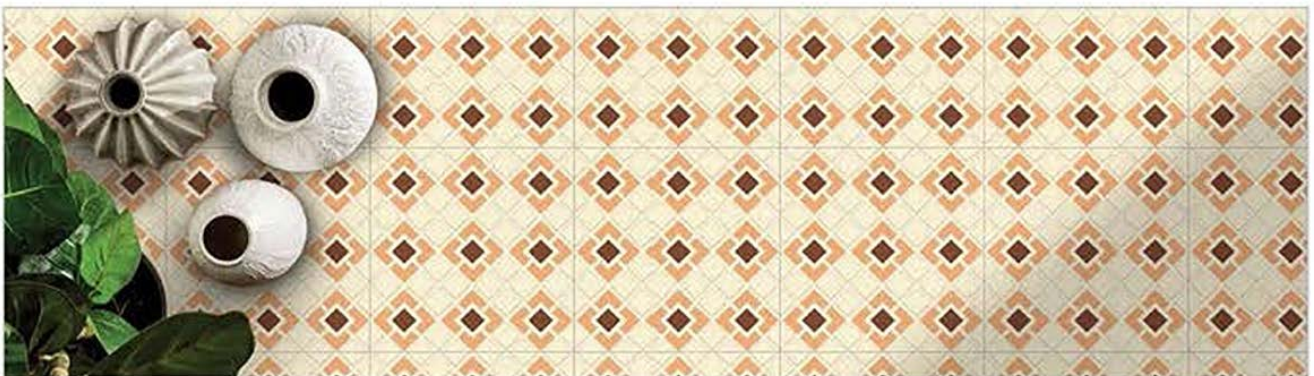

**Renzo Series
300x300mm**

Regular Renzo Series

Special Renzo Series