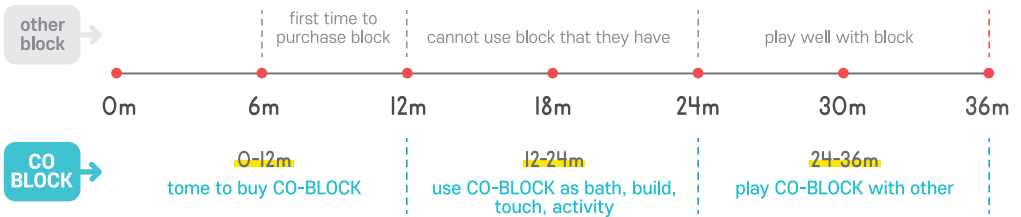

TIME TO PLAY CO-BLOCK

CO-BLOCK cares for the feature of development the age of 0 month, so from infants to 7 or 8 years kids can make play with CO-BLOCK.

SOFT & SAFE

Co-Block is soft block like jelly with flexible special material. it never any injury or get wounded for child because Co-Block is soft like jelly, and it is okay when they step on it or throw it each other.