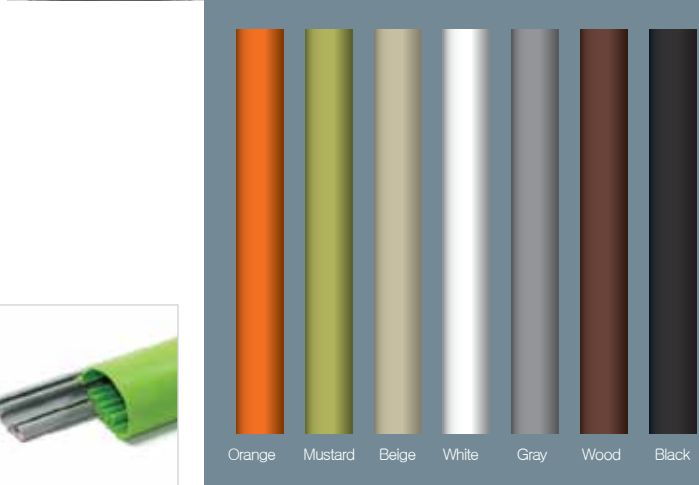

[Door Safety Guard Standard]

Wrap a niche part of the door and the doorframe can help prevent accidents such as hand jamming. The installation side protection possible Nurseries, kindergartens, homes, etc., etc. of wooden doors, tempered glass door.

◀ Install a Door Safety Guard(OO Middle School)

Orange Mustard Beige White Gray Wood Black