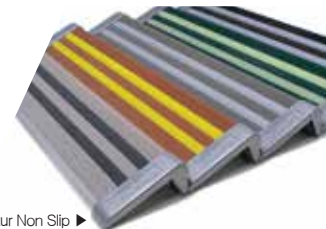

◀ Install a Door Safety Guard(OO Middle School)

Orange Mustard Beige White Gray Wood Black

[Door Safety Guard Standard]

NON-SLIP STAIR SAFETY

Luxur Non-Slip ▶

Cap ◀

Double-sided Tape

Corner guards are well absorbed. High-end products prevent injuries!!

▲ Corner Guard & Cap

[Corner Guard 8 Colors]

Excellent body and object protection with a strong impact absorption space. There are nine colors in the product.

Safe non-slip aluminum non-slip stair classified nine minutes (A Luxury slip) colors gray, brown, black, green, brown stone brown on how to attach a knife block or a silicone adhesive, piece construction .