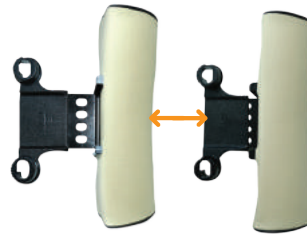

각도 조절
Angle control

Adjustable auto - Neck Pillow
Compact design Modern style

CHAANE Auto Adjustable Neck Pillow

Since the position of the car neck pillow must be different according to the body shape and posture of the user our CHAANE neck pillow has 3 adjustable functions to change freely according to the user's situation, so our CHAANE neck pillow supports the user's neck closely and provides customized comfort to the user.

3Functions in 1Case

Auto-Control Neck Pillow

Since the position of the car neck pillow must be different according to the body shape and posture of the user our CHAANE neck pillow has 3 adjustable functions to change freely according to the user's situation, so our CHAANE neck pillow supports the user's neck closely and provides customized comfort to the user.

Feature

① 8cm Up & Down

② 2.5cm Back & Forth automatic control

③ Angle control

Color

Black

Beige

Picture