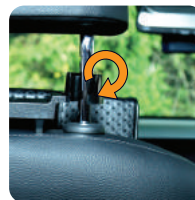

Back seat

Packing

17 cm

480gr

1Box-24pcs

How to use

Open the CHAANE neck pillow holder insert it into the headrest iron pin and close the holder by turning it.

When installing on the rear seat, please insert it as the photo because the iron pin could be thin.