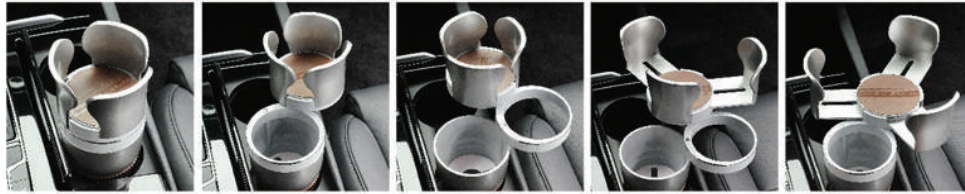

5 in holder!

Adjustable auto wide cup holder
compact design Modern Style

CHAANE Auto Wide cup Holder

Wide cup holder is a car accessory composed of five levels, Where the user can customize the different parts depending on its purpose. A new addition is an upgraded 2nd level that can be opened to be used also as a table.

Auto-Wide Cup Holder

Feature

Wide cup holder is a car accessory composed of five levels. Where the user can customize the different parts depending on its purpose. A new addition is an upgraded 2nd level that can be opened to be used also as a table.