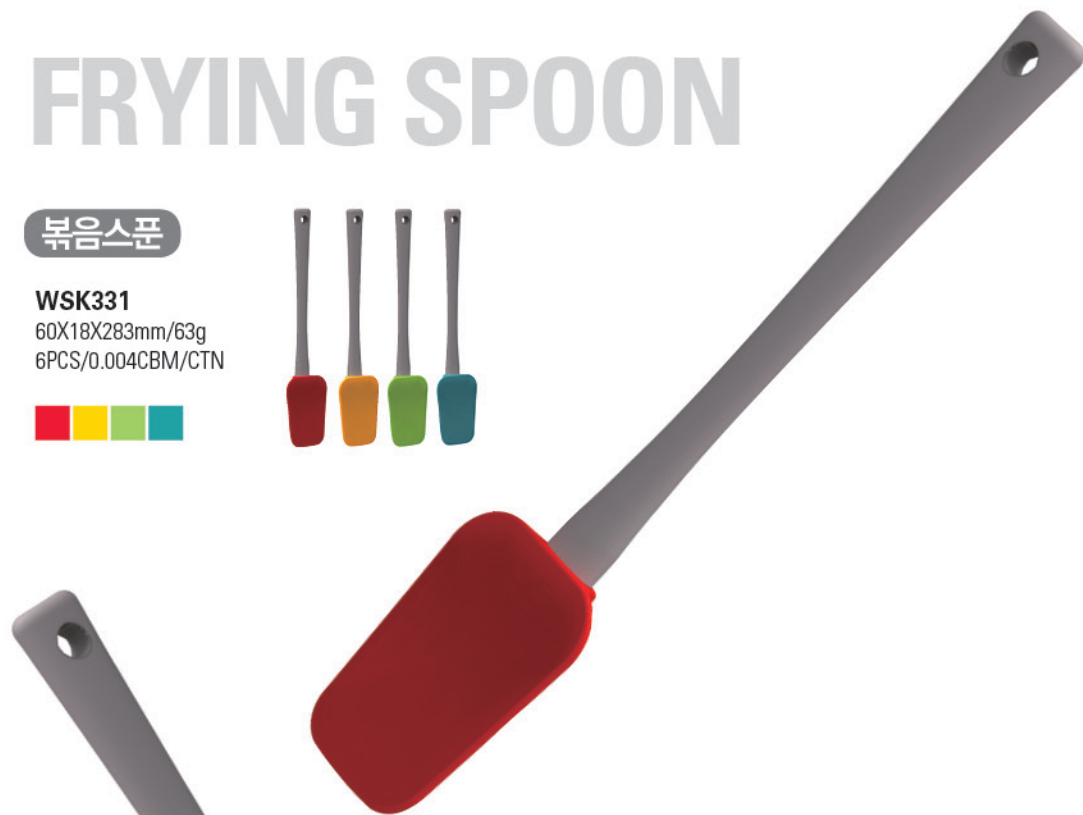

FRYING SPOON

볶음스푼

WSK331

60X18X283mm/63g
6PCS/0.004CBM/CTN