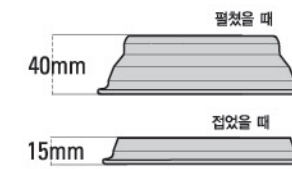

PET BOWL

애견용 접이식 그릇

WSK416
120X120X94(24)mm/83g
12PCS/0.009CBM/CTN