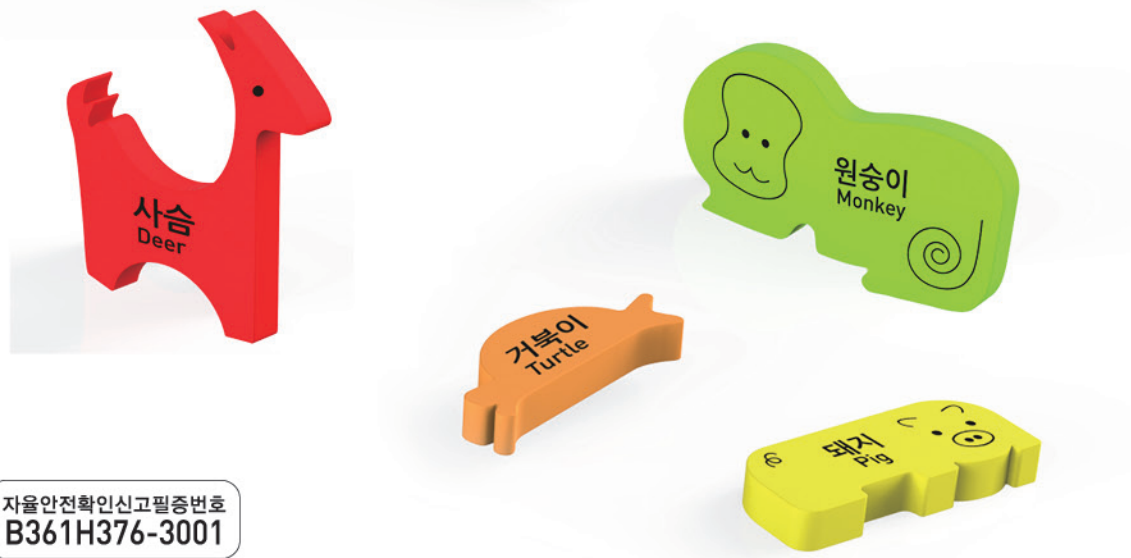

TOY ANIMALS PUZZLE

동물퍼즐 (10pcs)

WSB531
140X140X11mm/193g
24PCS/0.014CBM/CTN

자율안전확인신고필증번호
B361H376-3001